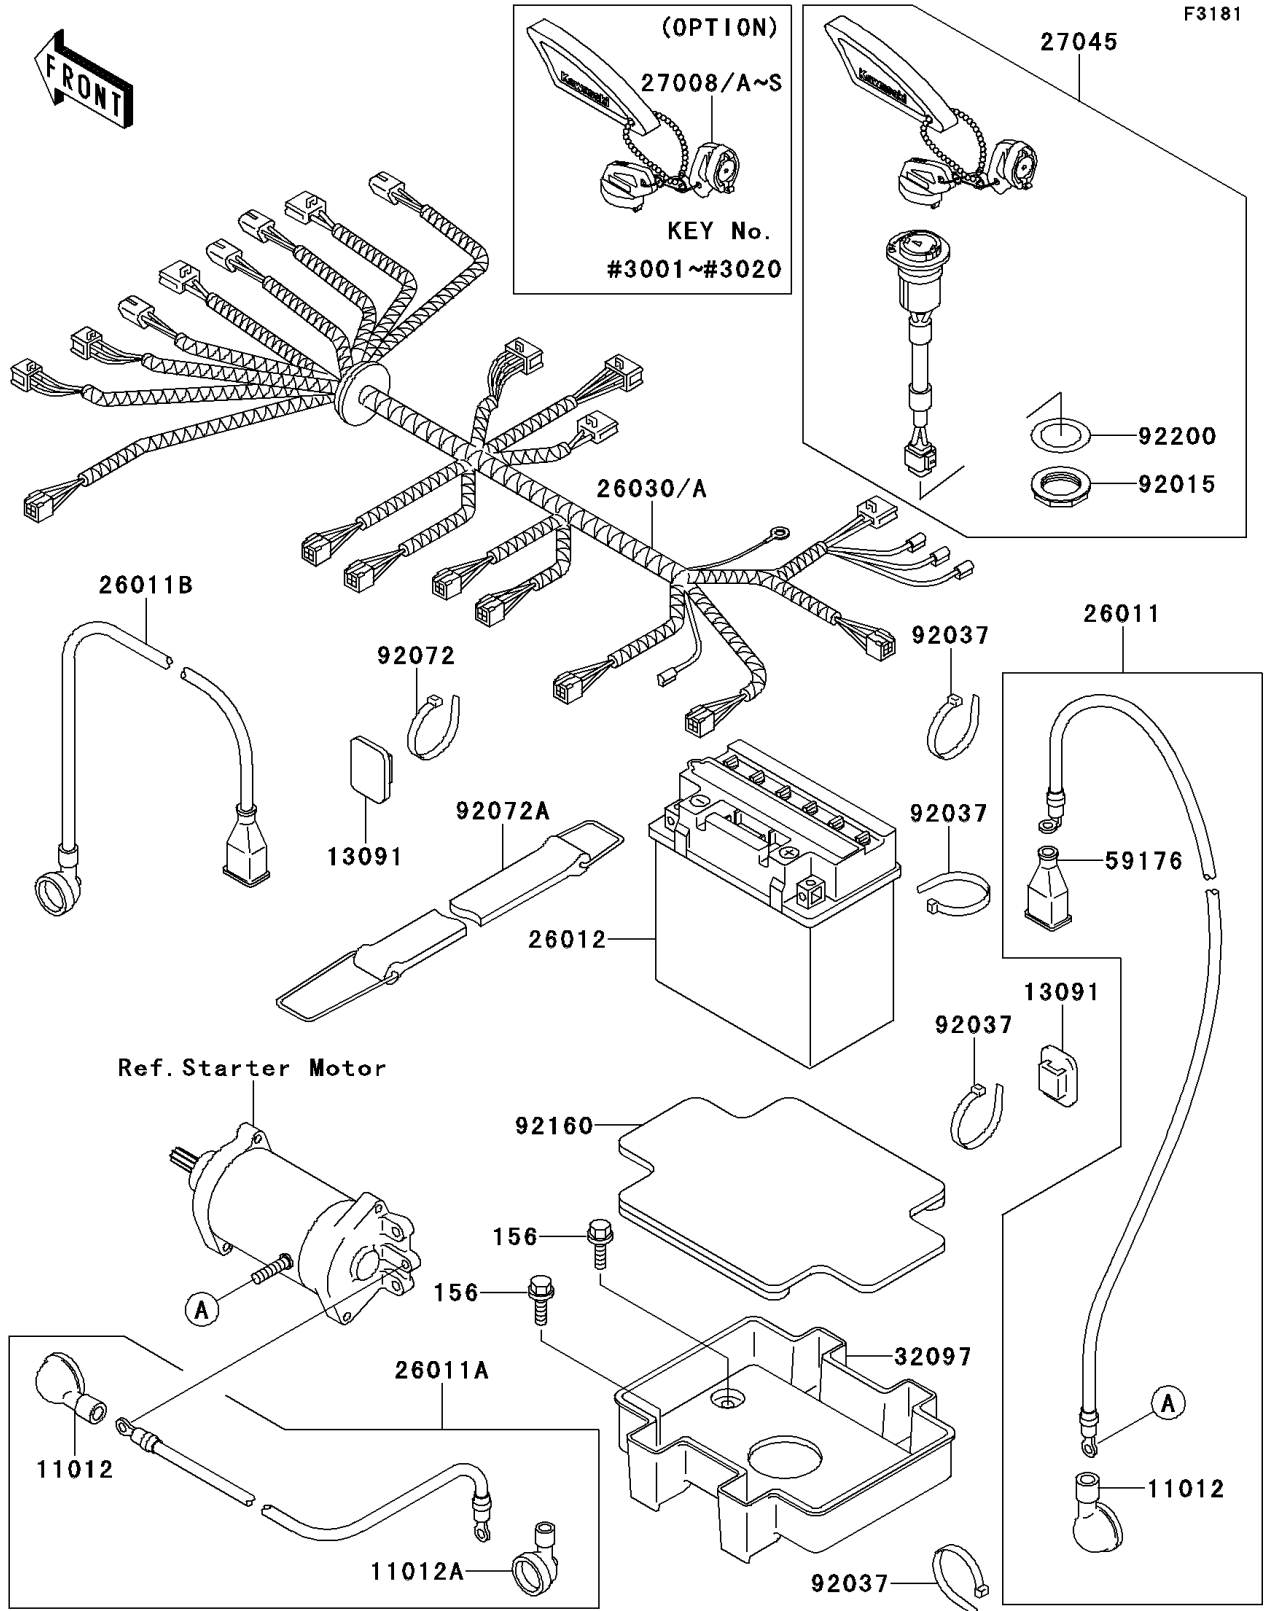

1996 900 ZXi PARTS DIAGRAM

Electrical Equipment

1996 900 ZXi PARTS LIST

Electrical Equipment

ITEM NAME	PART NUMBER	QUANTITY
CAP (Ref # 11012)	11012-3004	2
CAP,LEAD WIRE (Ref # 11012A)	11012-3726	1
HOLDER,BAND (Ref # 13091)	13091-3764	7
WIRE-LEAD,STARTER-BATTERY (Ref # 26011)	26011-3796	1
WIRE-LEAD,RELAY-STARTER (Ref # 26011A)	26011-3797	1
WIRE-LEAD,BATTERY(+) (Ref # 26011B)	26011-3825	1
BATTERY,YTX20L-BS,12V 18AH (Ref # 26012)	26012-3721	1
HARNESS,MAIN (Ref # 26030A)	26030-3706	1
KEY-LOCK,MAGNETIC SW,#3001 (Ref # 27008)	27008-3724	1
KEY-LOCK,MAGNETIC SW,#3002 (Ref # 27008A)	27008-3725	1
KEY-LOCK,MAGNETIC SW,#3003 (Ref # 27008B)	27008-3726	1
KEY-LOCK,MAGNETIC SW,#3004 (Ref # 27008C)	27008-3727	1
KEY-LOCK,MAGNETIC SW,#3005 (Ref # 27008D)	27008-3728	1
KEY-LOCK,MAGNETIC SW,#3006 (Ref # 27008E)	27008-3729	1
KEY-LOCK,MAGNETIC SW,#3007 (Ref # 27008F)	27008-3730	1
KEY-LOCK,MAGNETIC SW,#3008 (Ref # 27008G)	27008-3731	1
KEY-LOCK,MAGNETIC SW,#3009 (Ref # 27008H)	27008-3732	1
KEY-LOCK,MAGNETIC SW,#3010 (Ref # 27008I)	27008-3733	1
KEY-LOCK,MAGNETIC SW,#3011 (Ref # 27008J)	27008-3734	1
KEY-LOCK,MAGNETIC SW,#3012 (Ref # 27008K)	27008-3735	1
KEY-LOCK,MAGNETIC SW,#3013 (Ref # 27008L)	27008-3736	1
KEY-LOCK,MAGNETIC SW,#3014 (Ref # 27008M)	27008-3737	1
KEY-LOCK,MAGNETIC SW,#3015 (Ref # 27008N)	27008-3738	1
KEY-LOCK,MAGNETIC SW,#3016 (Ref # 27008O)	27008-3739	1
KEY-LOCK,MAGNETIC SW,#3017 (Ref # 27008P)	27008-3740	1
BOLT-WP,6X16 (Ref # 156)	156R0616	4
KEY-LOCK,MAGNETIC SW,#3018 (Ref # 27008Q)	27008-3741	1
KEY-LOCK,MAGNETIC SW,#3019 (Ref # 27008R)	27008-3742	1
KEY-LOCK,MAGNETIC SW,#3020 (Ref # 27008S)	27008-3743	1