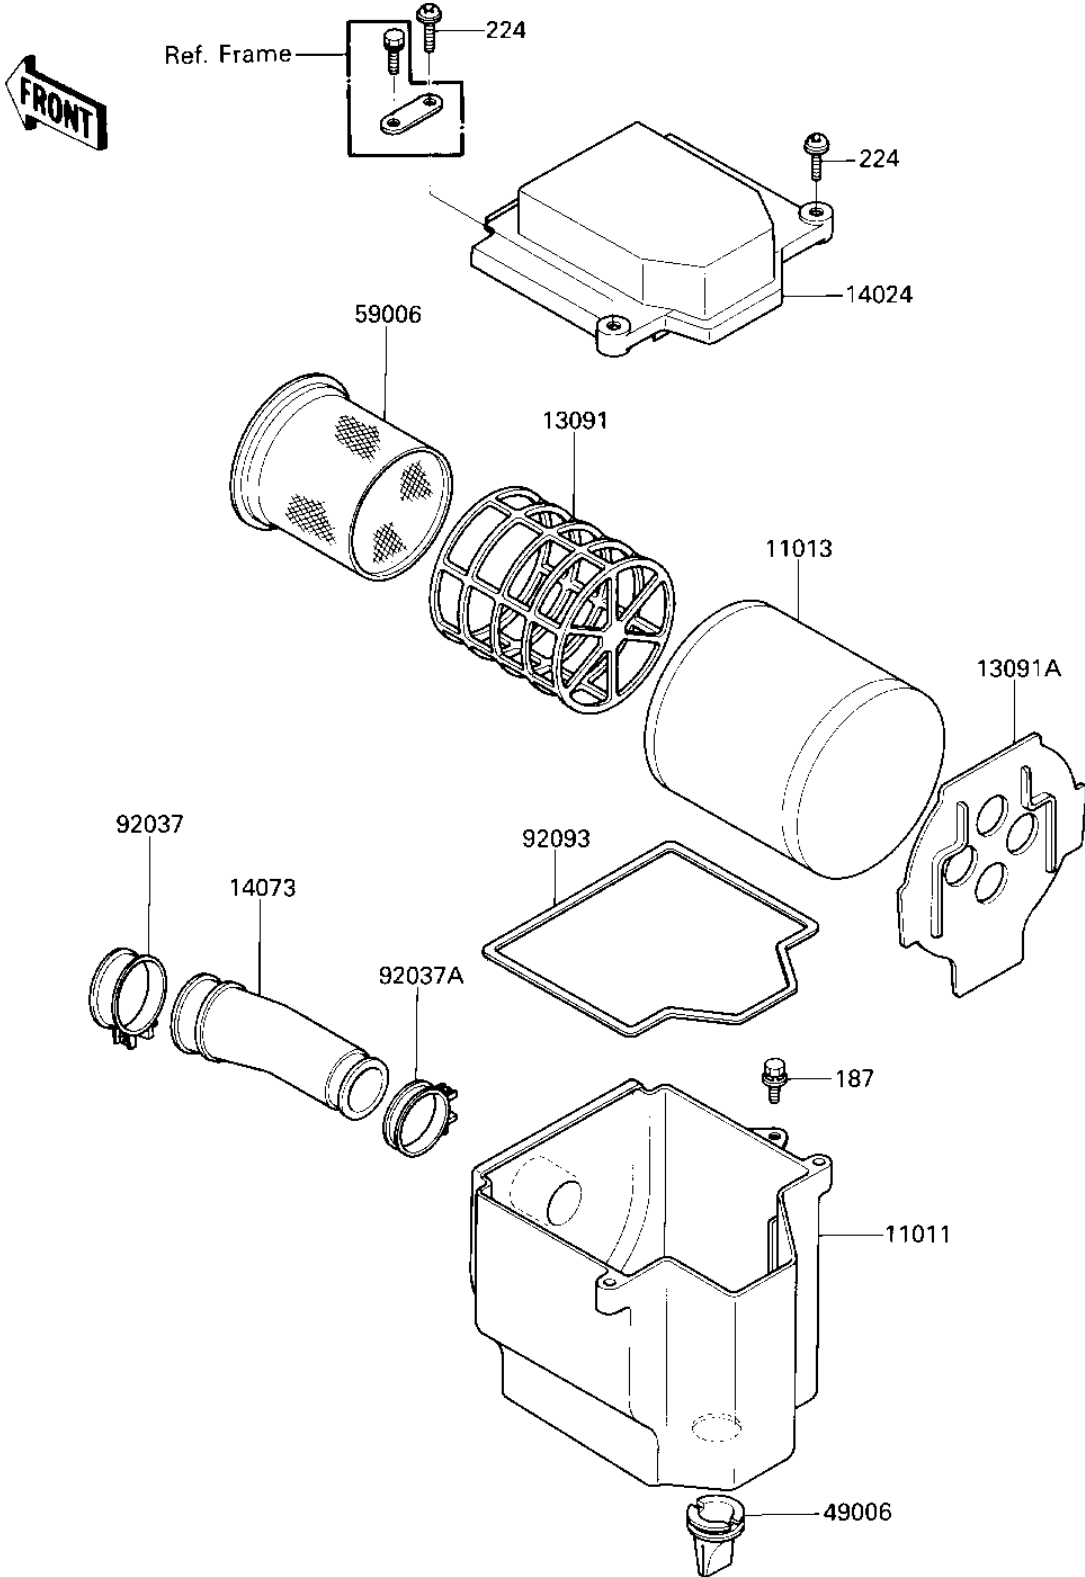

1987 KLT185 PARTS DIAGRAM

AIR CLEANER

E1130-0196

1987 KLT185 PARTS LIST

AIR CLEANER

ITEM NAME	PART NUMBER	QUANTITY
CASE-AIR FILTER (Ref # 11011)	11011-1215	1
ELEMENT-AIR FILTER (Ref # 11013)	11013-1130	1
HOLDER,ELEMENT (Ref # 13091)	13091-1121	1
HOLDER,ELEMENT (Ref # 13091A)	13091-1125	1
COVER,AIR FILTER (Ref # 14024)	14024-1141	1
DUCT,AIR FILTER (Ref # 14073)	14073-1169	1
BOOT (Ref # 49006)	49006-1065	1
ARRESTER-FLAME (Ref # 59006)	59006-1051	1
CLAMP-INLET PIPE (Ref # 92037)	92037-061	1
CLAMP,MUFFLER (Ref # 92037A)	92037-177	1
SEAL,AIR FILTER CASE (Ref # 92093)	92093-1203	1
BOLT-UPSET-WSP (Ref # 187)	187B0616	1
SCREW-PAN-WP-CROS (Ref # 224)	224B0620	2