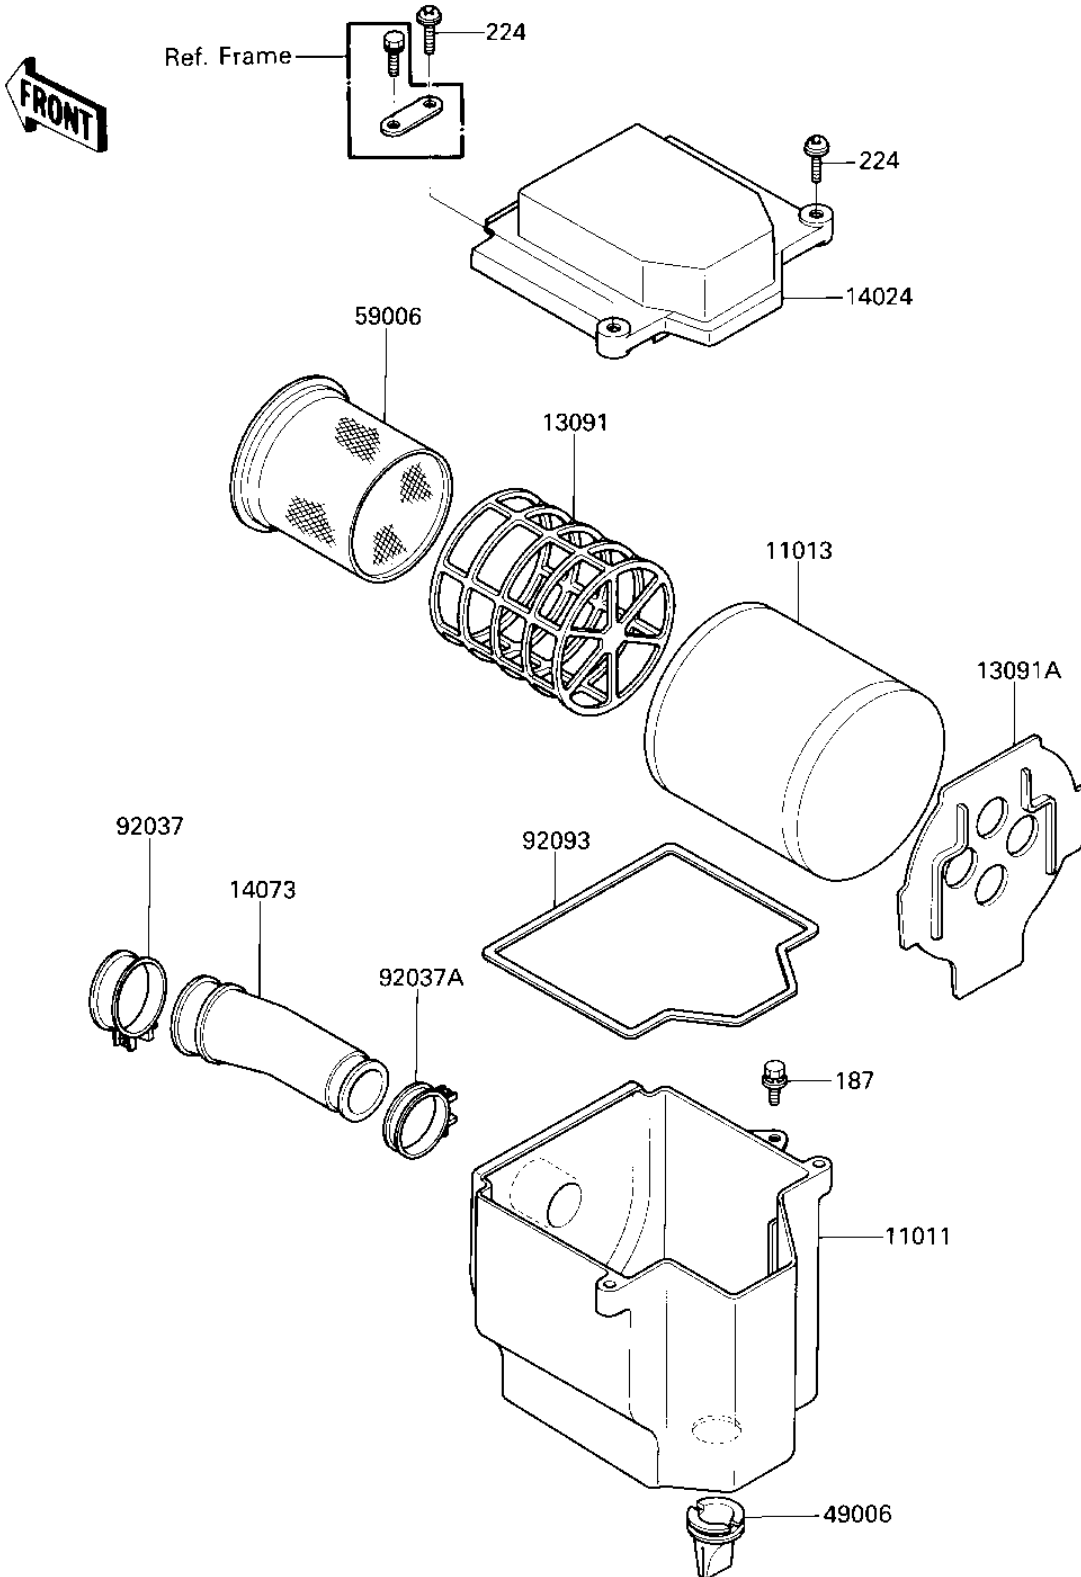

1986 KLT185 PARTS DIAGRAM

AIR CLEANER

E1130-0196

1986 KLT185 PARTS LIST

AIR CLEANER

ITEM NAME	PART NUMBER	QUANTITY
CASE-AIR FILTER (Ref # 11011)	11011-1215	1
ELEMENT-AIR FILTER (Ref # 11013)	11013-1130	1
HOLDER,ELEMENT (Ref # 13091)	13091-1121	1
HOLDER,ELEMENT (Ref # 13091A)	13091-1125	1
COVER,AIR FILTER (Ref # 14024)	14024-1141	1
DUCT,AIR FILTER (Ref # 14073)	14073-1169	1
BOOT (Ref # 49006)	49006-1065	1
ARRESTER-FLAME (Ref # 59006)	59006-1051	1
CLAMP-INLET PIPE (Ref # 92037)	92037-061	1
CLAMP,MUFFLER (Ref # 92037A)	92037-177	1
SEAL,AIR FILTER CASE (Ref # 92093)	92093-1203	1
BOLT-UPSET-WSP (Ref # 187)	187B0616	1
SCREW-PAN-WP-CROS (Ref # 224)	224B0620	2