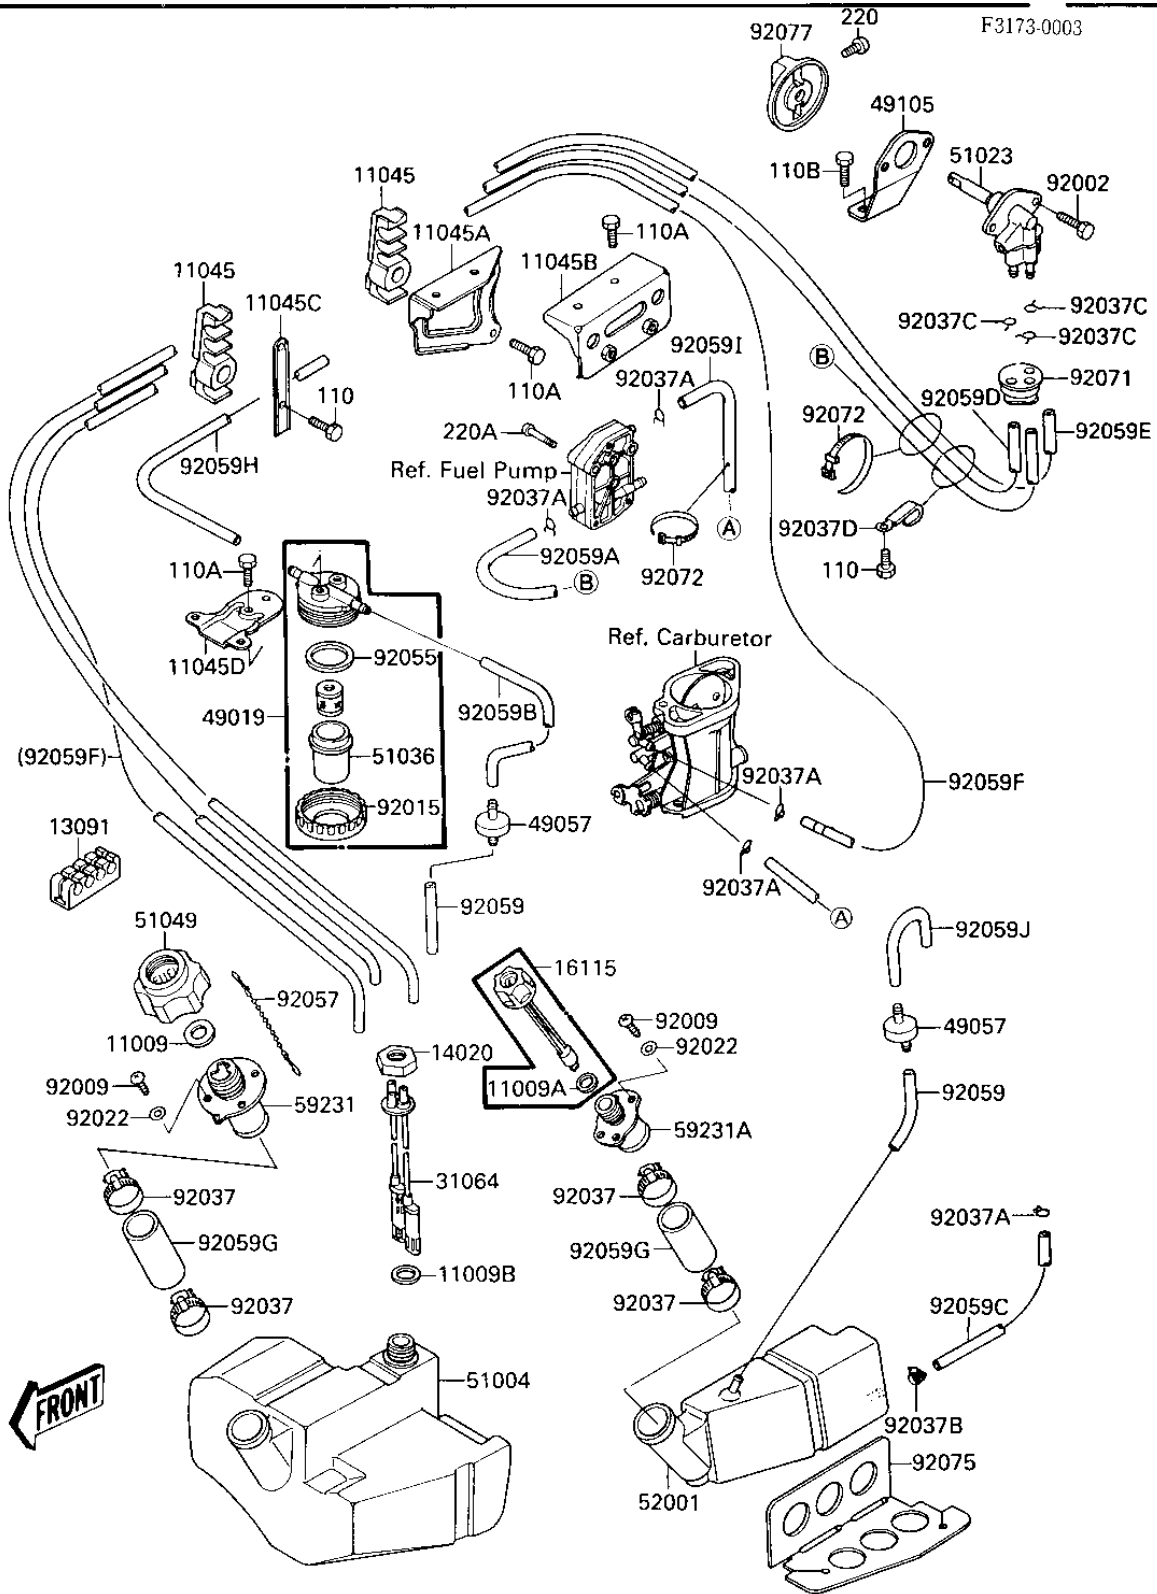

1987 X2 PARTS DIAGRAM

FUEL TANK/OIL TANK (JF650-A2)