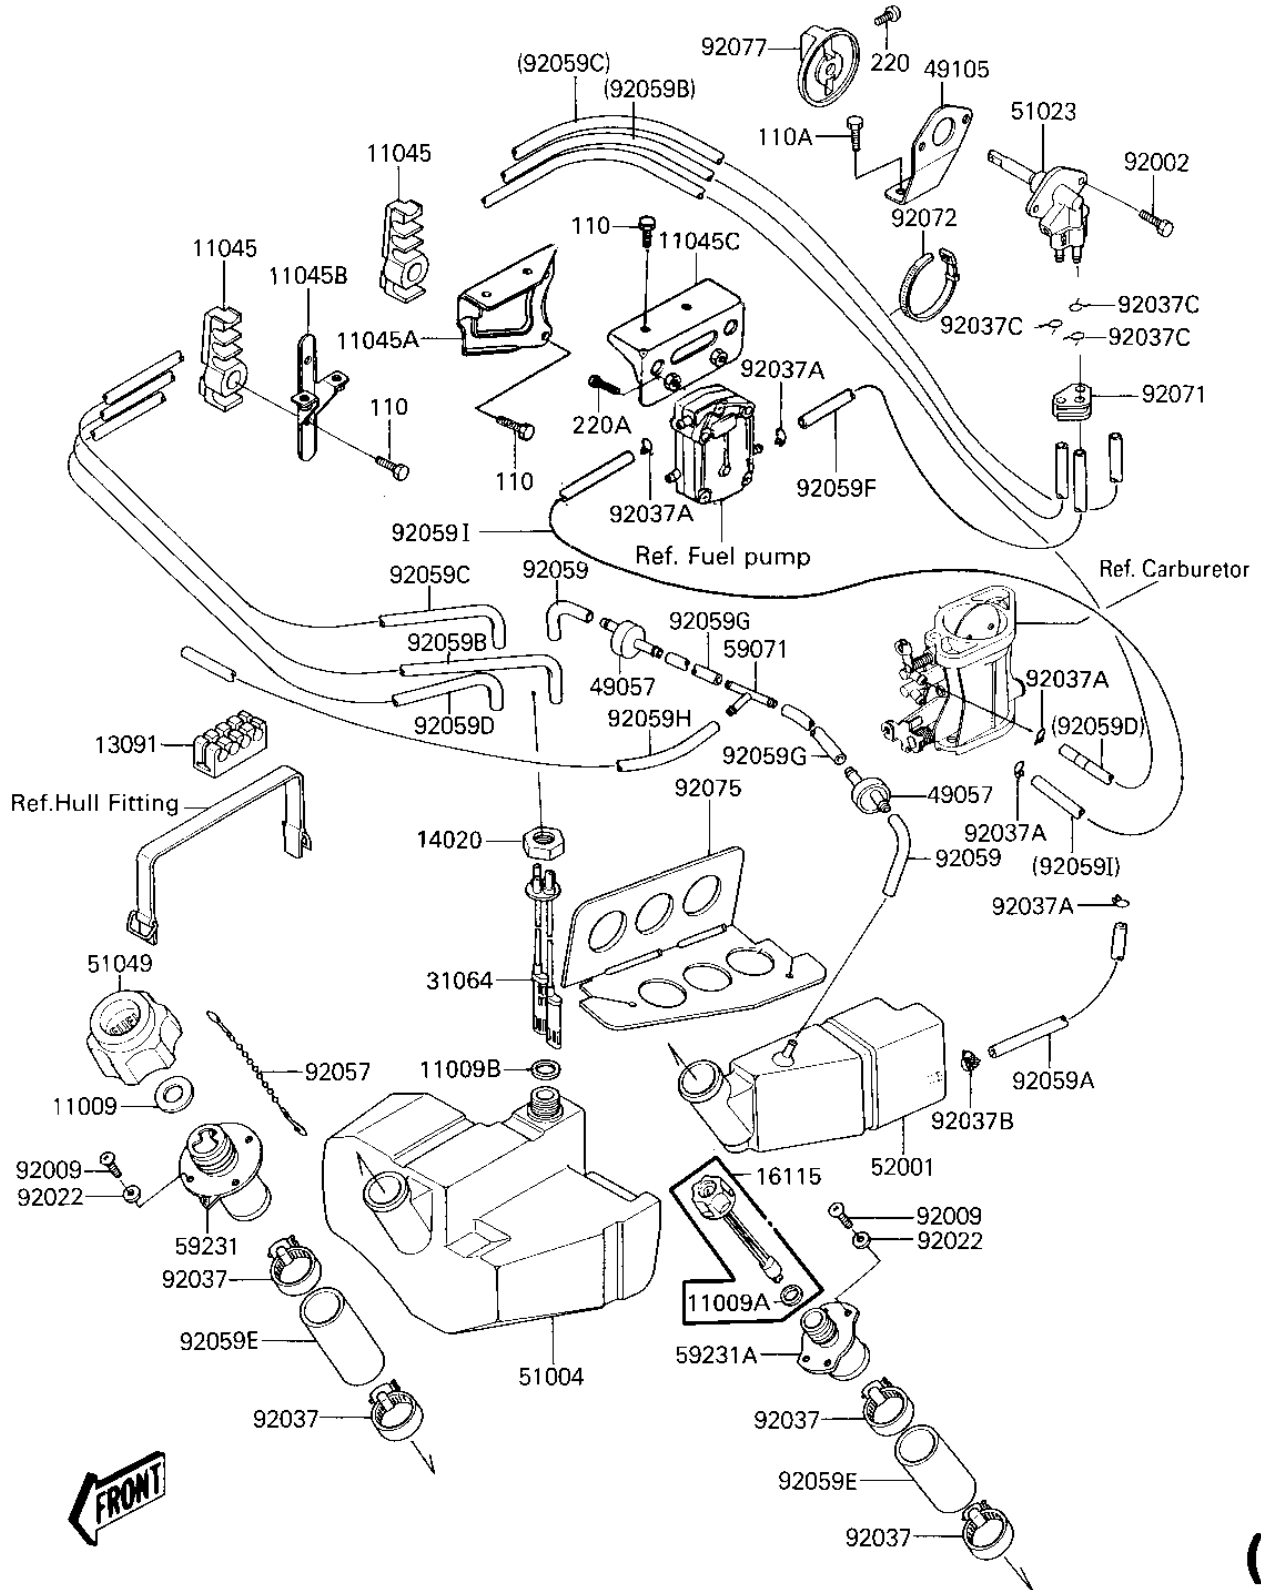

# 1987 X2 PARTS LIST

FUEL TANK/OIL TANK (JF650-A1)

ITEM NAME	PART NUMBER	QUANTITY
GASKET,FUEL TANK CAP (Ref # 11009)	11009-3020	1
GASKET,OIL FILLER CAP (Ref # 11009A)	11009-3736	1
GASKET (Ref # 11009B)	92065-504	1
BRACKET,FUEL PIPE (Ref # 11045)	11044-3718	2
BRACKET,FUEL PUMP (Ref # 11045A)	11044-3719	1
BRACKET (Ref # 11045B)	11045-3701	1
BRACKET,FUEL PUMP (Ref # 11045C)	11045-3702	1
HOLDER,FUEL PIPE (Ref # 13091)	13091-3709	1
RETAINER (Ref # 14020)	23072-501	1
CAP-OIL FILLER (Ref # 16115)	16115-3705	1
PIPE-COMP,FUEL (Ref # 31064)	31064-3717	1
VALVE,RELIEF (Ref # 49057)	49057-3001	2
BRACKET-TAP (Ref # 49105)	49105-3704	1
TANK-FUEL (Ref # 51004)	51004-3704	1
TAP-ASSY,FUEL (Ref # 51023)	51023-3703	1
CAP-TANK,FUEL (Ref # 51049)	51049-3705	1
TANK-OIL (Ref # 52001)	52001-3704	1
JOINT (Ref # 59071)	59071-3705	1
FILLER,FUEL TANK (Ref # 59231)	59231-3702	1
FILLER,OIL TANK (Ref # 59231A)	59231-3703	1
BOLT (Ref # 92002)	92002-3747	2
SCREW 0.16X0.5 (Ref # 92009)	92011-562	8
WASHER (Ref # 92022)	92022-563	8
HOSE CLAMP (Ref # 92037)	92037-3009	4
CLAMP,SPARK PLUG CAP (Ref # 92037A)	92037-1173	5
CLAMP (Ref # 92037B)	92037-3726	1
CLAMP (Ref # 92037C)	92037-3727	3
CHAIN,COVER (Ref # 92057)	92057-3704	1
TUBE,FUEL,5.8X12.2X55 (Ref # 92059)	92059-3026	2

### FUEL TANK/OIL TANK (JF650-A1)

ITEM NAME	PART NUMBER	QUANTITY
TUBE,5.8X350 (Ref # 92059A)	92059-3743	1
TUBE,"RES",5.8X1400 (Ref # 92059B)	92059-3744	1
TUBE,"ON",5.8X1400 (Ref # 92059C)	92059-3745	1
TUBE,7X1000 (Ref # 92059D)	92059-3746	1
TUBE,45X53X70 (Ref # 92059E)	92059-3751	2
TUBE,5.8X500 (Ref # 92059F)	92059-3756	1
TUBE (Ref # 92059G)	92059-3766	2
TUBE (Ref # 92059H)	92059-3770	1
TUBE (Ref # 92059I)	92059-3788	1
GROMMET (Ref # 92071)	92071-3745	1
BAND,WIRING HARNESS (Ref # 92072)	92072-056	1
DAMPER (Ref # 92075)	92075-3728	1
KNOB,FUEL TAP (Ref # 92077)	92077-3704	1
BOLT 6X12 (Ref # 110)	110R0612	6
BOLT 6X16 (Ref # 110A)	110R0616	2
SCREW-PAN-CROS (Ref # 220)	220R0408	1
SCREW-PAN-CROS,6X40 (Ref # 220A)	220R0640	2