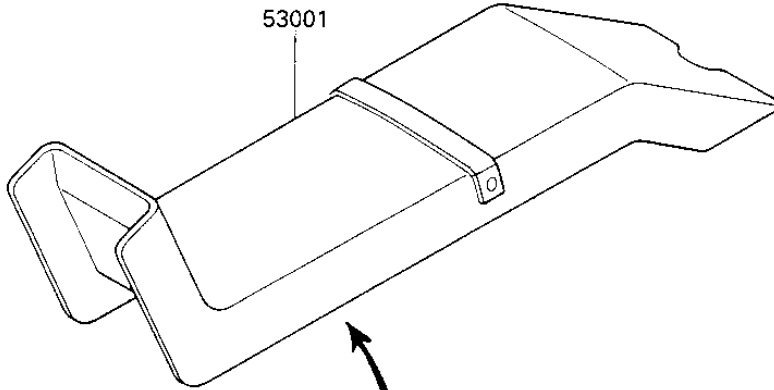

1987 X2 PARTS DIAGRAM

SEAT (JF650-A1)

F3146-0001

IMPORTANT
FOR SPECIAL WARRANTY INFORMATION
SEE SERVICE BULLETIN RECALL, JS 86-09

1987 X2 PARTS LIST

SEAT (JF650-A1)

ITEM NAME	PART NUMBER	QUANTITY
BRACKET,SEAT LOCK (Ref # 11045)	11045-3704	1
BRACKET (Ref # 11045A)	11045-3705	1
BRACKET,SEAT HOOK GUI (Ref # 11045B)	11045-3737	1
HOOK (Ref # 27012)	27012-3709	1
LOCK-ASSY,SEAT (Ref # 27016)	27016-3702	1
SEAT-ASSY,BLUE (Ref # 53001)	53001-3704-NF	1
BOLT (Ref # 92002)	92002-3775	2
RIVET (Ref # 92039)	92039-3701	4
DAMPER (Ref # 92075)	92075-3723	1
BOLT-WS,6X14 (Ref # 150)	150R0614	2
WASHER-SPRING,6MM (Ref # 461)	461S0600	2