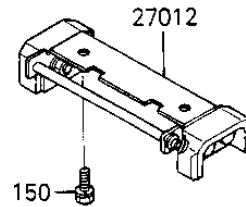

1987 X2 PARTS DIAGRAM

SEAT (JF650-A1)

F3146-0001

IMPORTANT
FOR SPECIAL WARRANTY INFORMATION
SEE SERVICE BULLETIN RECALL, JS 86-09

1987 X2 PARTS LIST

SEAT (JF650-A1)

ITEM NAME	PART NUMBER	QUANTITY
BRACKET,SEAT LOCK (Ref # 11045)	11045-3704	1
BRACKET (Ref # 11045A)	11045-3705	1
BRACKET,SEAT HOOK GUI (Ref # 11045B)	11045-3737	1
HOOK (Ref # 27012)	27012-3709	1
LOCK-ASSY,SEAT (Ref # 27016)	27016-3702	1
SEAT-ASSY,BLUE (Ref # 53001)	53001-3704-NF	1
BOLT (Ref # 92002)	92002-3775	2
RIVET (Ref # 92039)	92039-3701	4
DAMPER (Ref # 92075)	92075-3723	1
BOLT-WS,6X14 (Ref # 150)	150R0614	2
WASHER-SPRING,6MM (Ref # 461)	461S0600	2