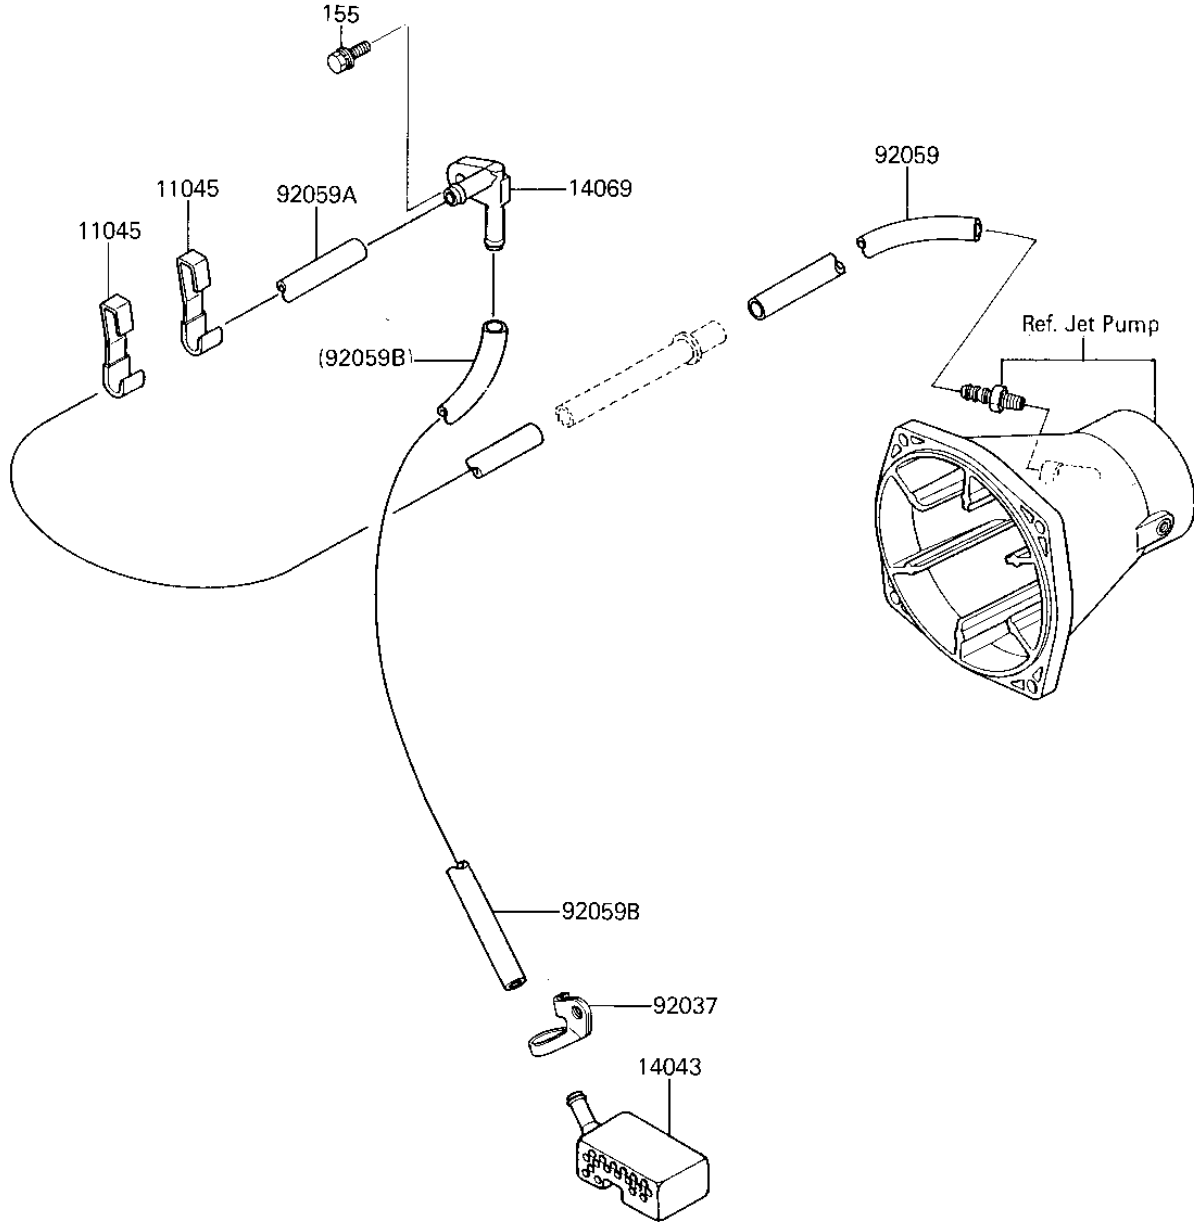

1986 X2 PARTS DIAGRAM

BILGE

F3145-0004

1986 X2 PARTS LIST

BILGE

ITEM NAME	PART NUMBER	QUANTITY
BRACKET (Ref # 11045)	11045-3706	3
FILTER,BILGE PUMP (Ref # 14043)	59236-504	1
BREATHER (Ref # 14069)	14069-3001	1
CLAMP,BILGE FILTER (Ref # 92037)	92037-3737	1
TUBE,JET PUMP,9X16X30 (Ref # 92059)	92059-3748	1
TUBE,BREATHER,9X16X40 (Ref # 92059A)	92059-3749	1
TUBE,BILGE FILTER,9X1 (Ref # 92059B)	92059-3750	1
BOLT-WSP-SMALL,8X25 (Ref # 155)	155R0825	1