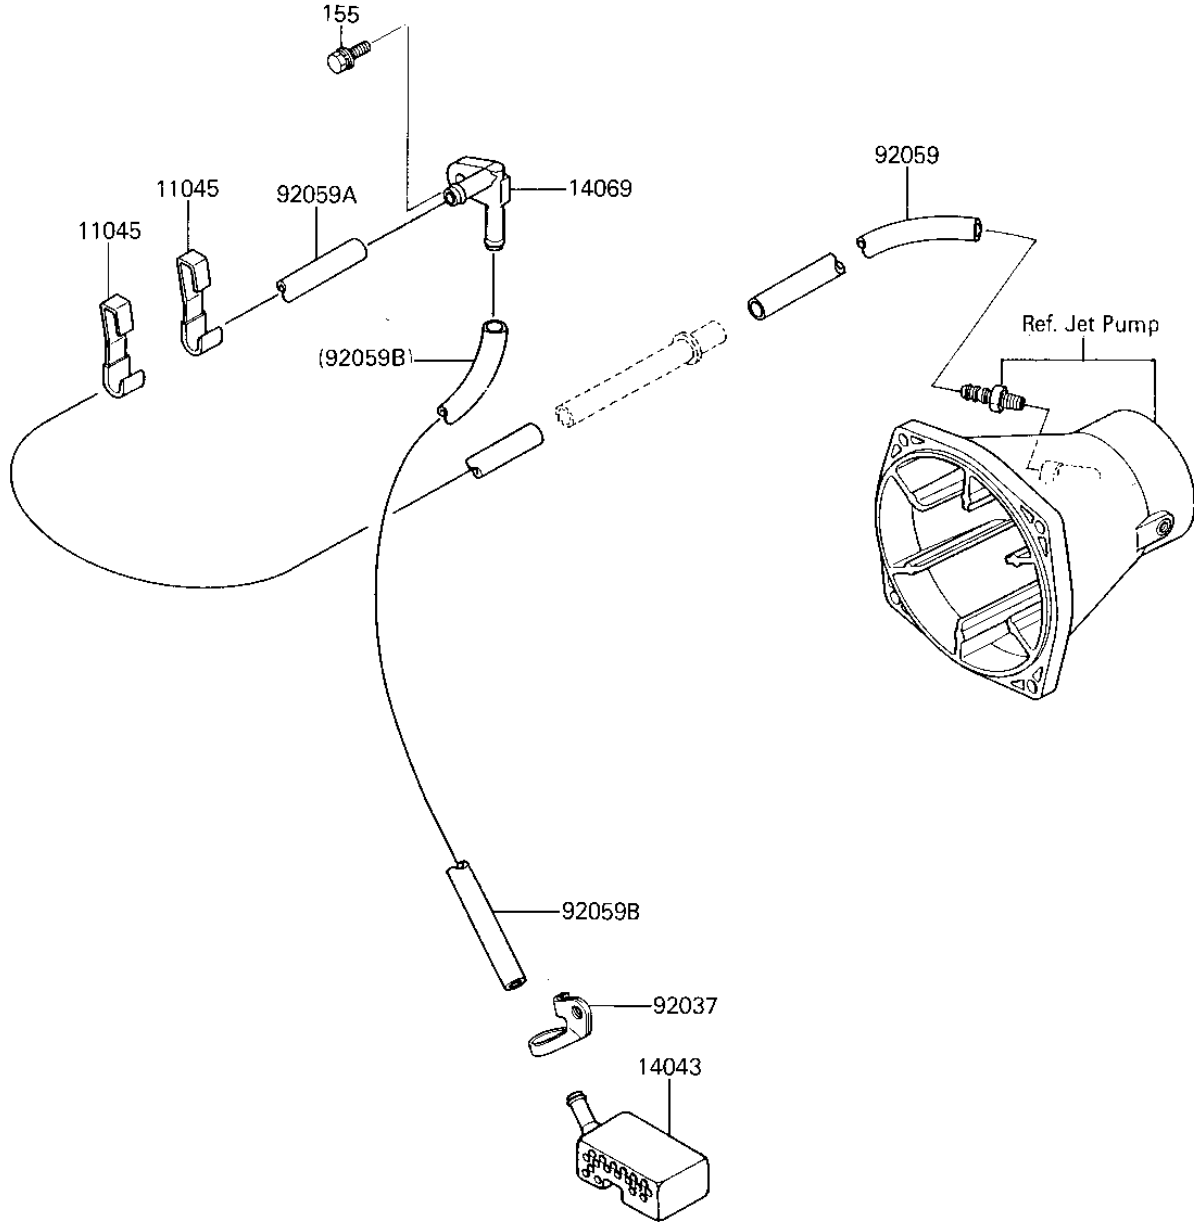

# 1986 X2 PARTS DIAGRAM

BILGE

F3145-0004

# 1986 X2 PARTS LIST

## BILGE

ITEM NAME	PART NUMBER	QUANTITY
BRACKET (Ref # 11045)	11045-3706	3
FILTER,BILGE PUMP (Ref # 14043)	59236-504	1
BREATHER (Ref # 14069)	14069-3001	1
CLAMP,BILGE FILTER (Ref # 92037)	92037-3737	1
TUBE,JET PUMP,9X16X30 (Ref # 92059)	92059-3748	1
TUBE,BREATHER,9X16X40 (Ref # 92059A)	92059-3749	1
TUBE,BILGE FILTER,9X1 (Ref # 92059B)	92059-3750	1
BOLT-WSP-SMALL,8X25 (Ref # 155)	155R0825	1