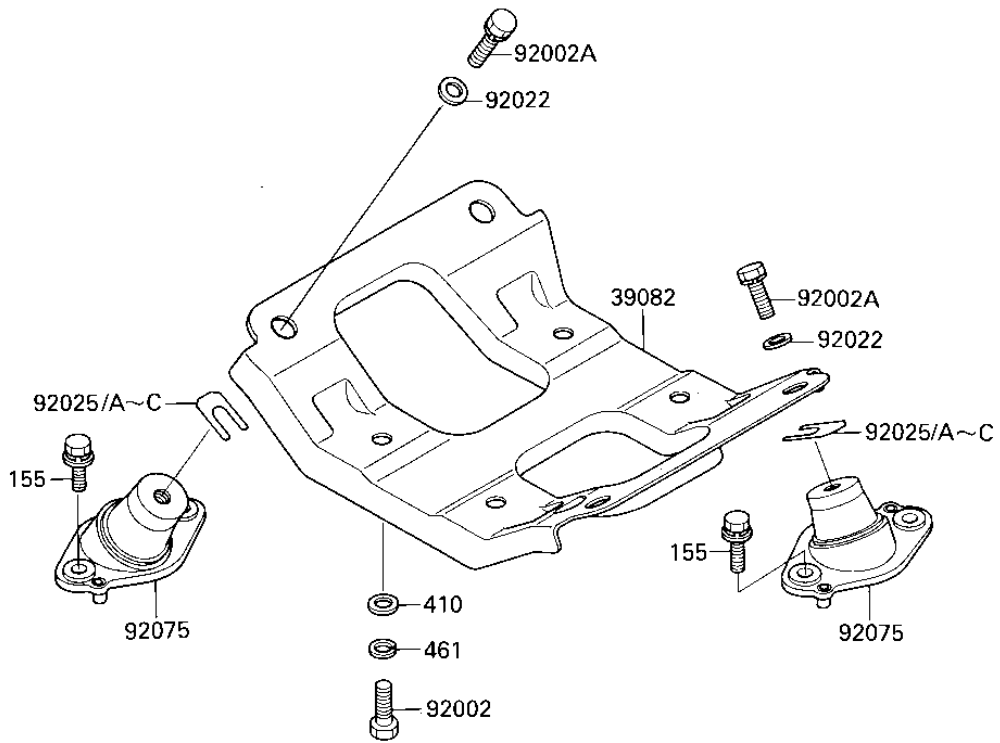

1986 X2 PARTS DIAGRAM

ENGINE MOUNT

F3144-0004

1986 X2 PARTS LIST

ENGINE MOUNT

ITEM NAME	PART NUMBER	QUANTITY
MOUNT-ENGINE (Ref # 39082)	39082-3705	1
BOLT,10X25 (Ref # 92002)	92002-3765	4
BOLT (Ref # 92002A)	92002-3778	4
WASHER,O32XO10.5X4T (Ref # 92022)	92022-3023	4
SHIM,T=0.3MM (Ref # 92025)	92025-3705	AR
SHIM,T=0.5MM (Ref # 92025A)	92025-3706	AR
SHIM,T=1.0MM (Ref # 92025B)	92025-3707	AR
SHIM,T=1.5MM (Ref # 92025C)	92025-3708	AR
DAMPER,ENGINE MOUNT (Ref # 92075)	92160-3757	4
BOLT-WSP-SMALL,8X20 (Ref # 155)	155R0820	8
W-PLAIN-S,10MM (Ref # 410)	410S1000	4
WASHER-SPRING,10MM (Ref # 461)	461S1000	4