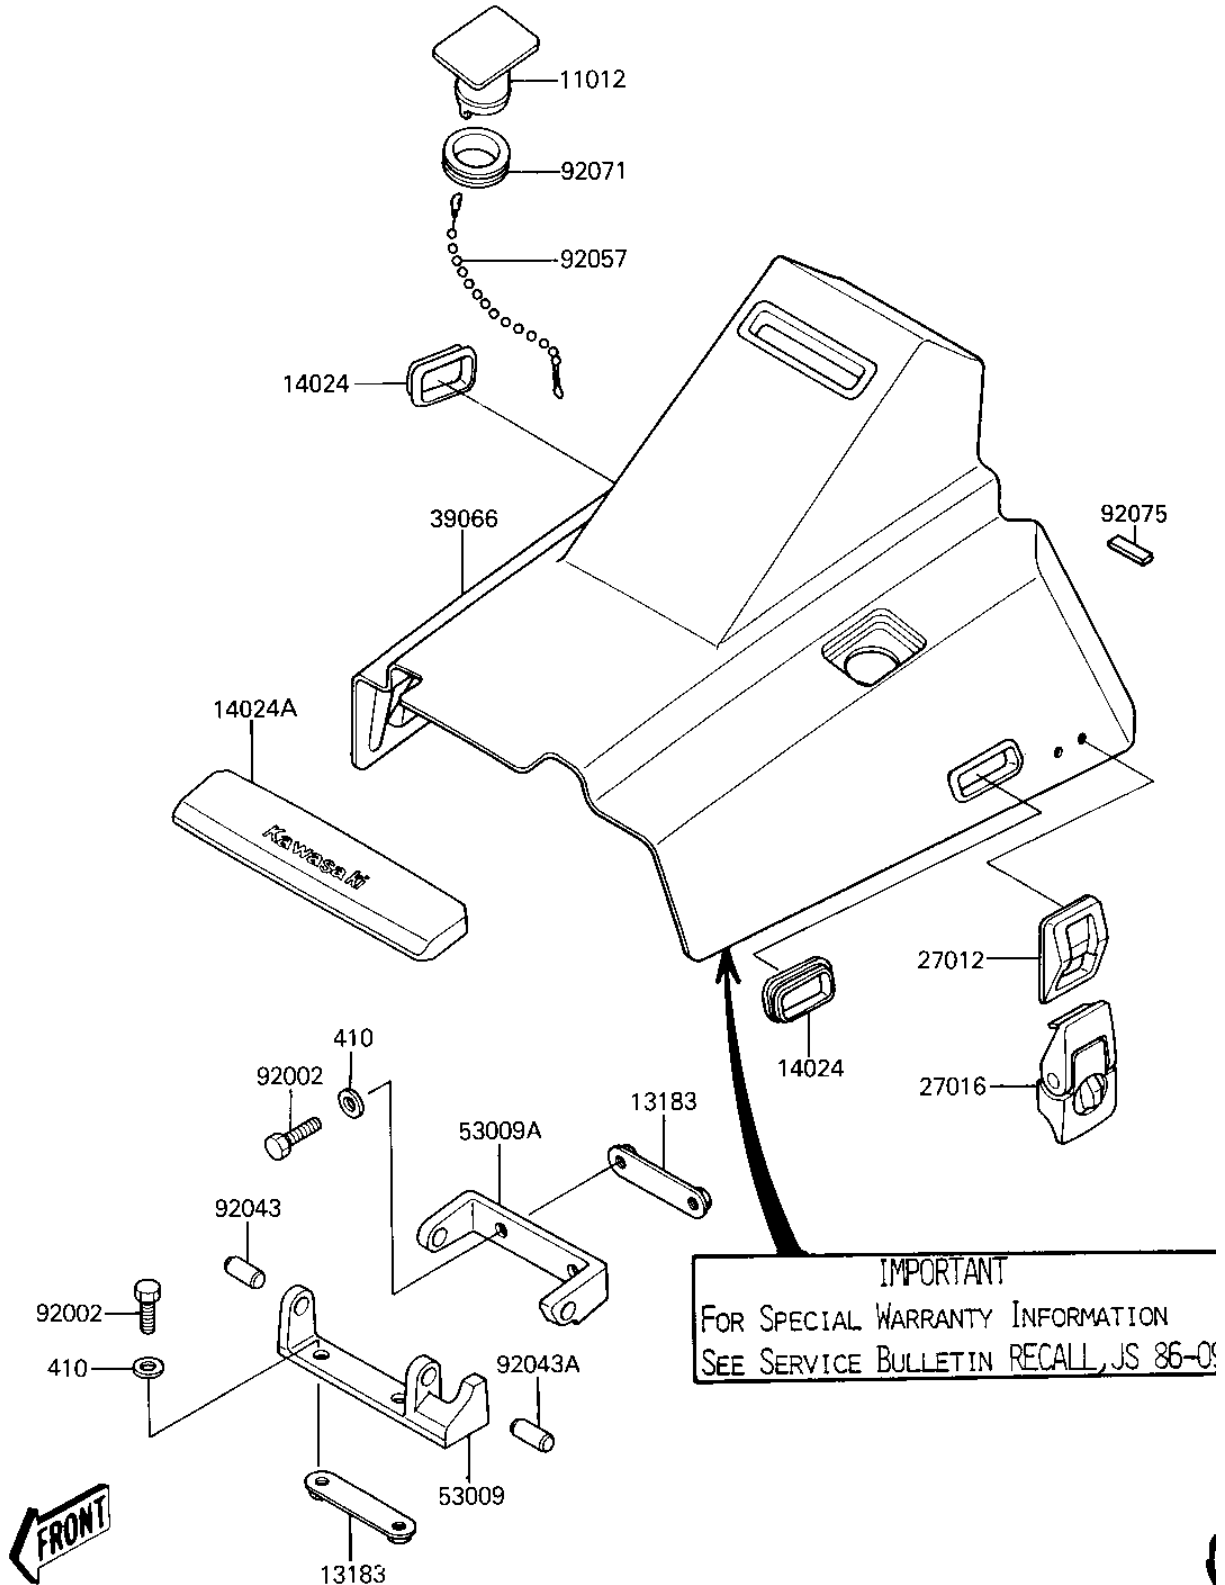

1987 X2 PARTS DIAGRAM

ENGINE HOOD (JF650-A1)

F3142-0002

1987 X2 PARTS LIST

ENGINE HOOD (JF650-A1)

ITEM NAME	PART NUMBER	QUANTITY
CAP-ENGINE (Ref # 11012)	11012-3711-8C	2
PLATE (Ref # 13183)	13183-3706	2
COVER,ENGINE HOOD,JET (Ref # 14024)	14024-3714-8U	2
COVER,ENGINE HOOD,FR (Ref # 14024A)	14024-3740	1
HOOK (Ref # 27012)	27012-3708	2
LOCK-ASSY,ENGINE HOOD (Ref # 27016)	27016-3706	2
HOOD-ASSY-ENGINE,J.WH (Ref # 39066)	39066-3705-8C	1
HINGE,DECK (Ref # 53009)	53009-3703	1
HINGE,ENGINE HOOD (Ref # 53009A)	53009-3704	1
BOLT,8X20 (Ref # 92002)	92002-3718	4
PIN (Ref # 92043)	92043-3710	1
PIN (Ref # 92043A)	92043-3711	1
CHAIN,COVER (Ref # 92057)	92057-3701	2
GROMMET,ENGINE HOOD (Ref # 92071)	92071-3731	2
DAMPER,ENGINE HOOD,RR (Ref # 92075)	92075-3757	2
WASHER (Ref # 410)	410S0800	4