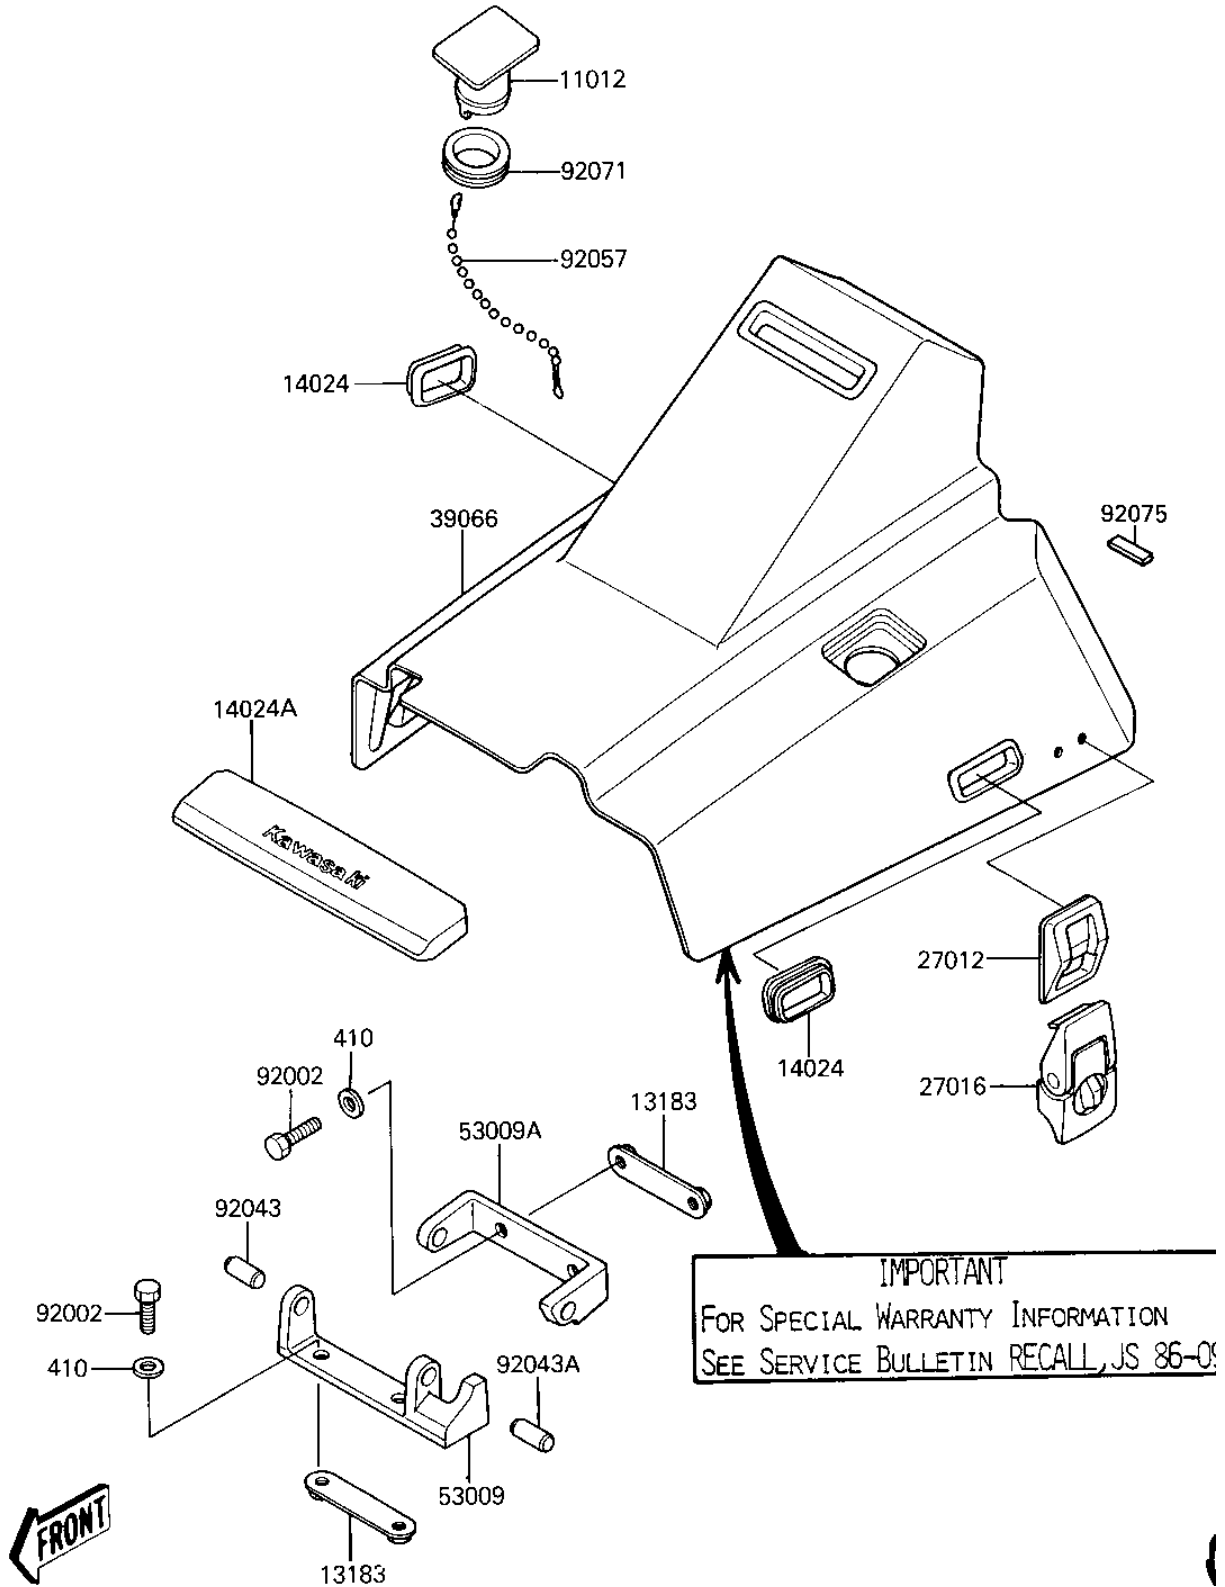

# 1986 X2 PARTS DIAGRAM

ENGINE HOOD (JF650-A1)

F3142-0002

# 1986 X2 PARTS LIST

ENGINE HOOD (JF650-A1)

ITEM NAME	PART NUMBER	QUANTITY
CAP-ENGINE (Ref # 11012)	11012-3711-8C	2
PLATE (Ref # 13183)	13183-3706	2
COVER,ENGINE HOOD,JET (Ref # 14024)	14024-3714-8U	2
COVER,ENGINE HOOD,FR (Ref # 14024A)	14024-3740	1
HOOK (Ref # 27012)	27012-3708	2
LOCK-ASSY,ENGINE HOOD (Ref # 27016)	27016-3706	2
HOOD-ASSY-ENGINE,J.WH (Ref # 39066)	39066-3705-8C	1
HINGE,DECK (Ref # 53009)	53009-3703	1
HINGE,ENGINE HOOD (Ref # 53009A)	53009-3704	1
BOLT,8X20 (Ref # 92002)	92002-3718	4
PIN (Ref # 92043)	92043-3710	1
PIN (Ref # 92043A)	92043-3711	1
CHAIN,COVER (Ref # 92057)	92057-3701	2
GROMMET,ENGINE HOOD (Ref # 92071)	92071-3731	2
DAMPER,ENGINE HOOD,RR (Ref # 92075)	92075-3757	2
WASHER (Ref # 410)	410S0800	4