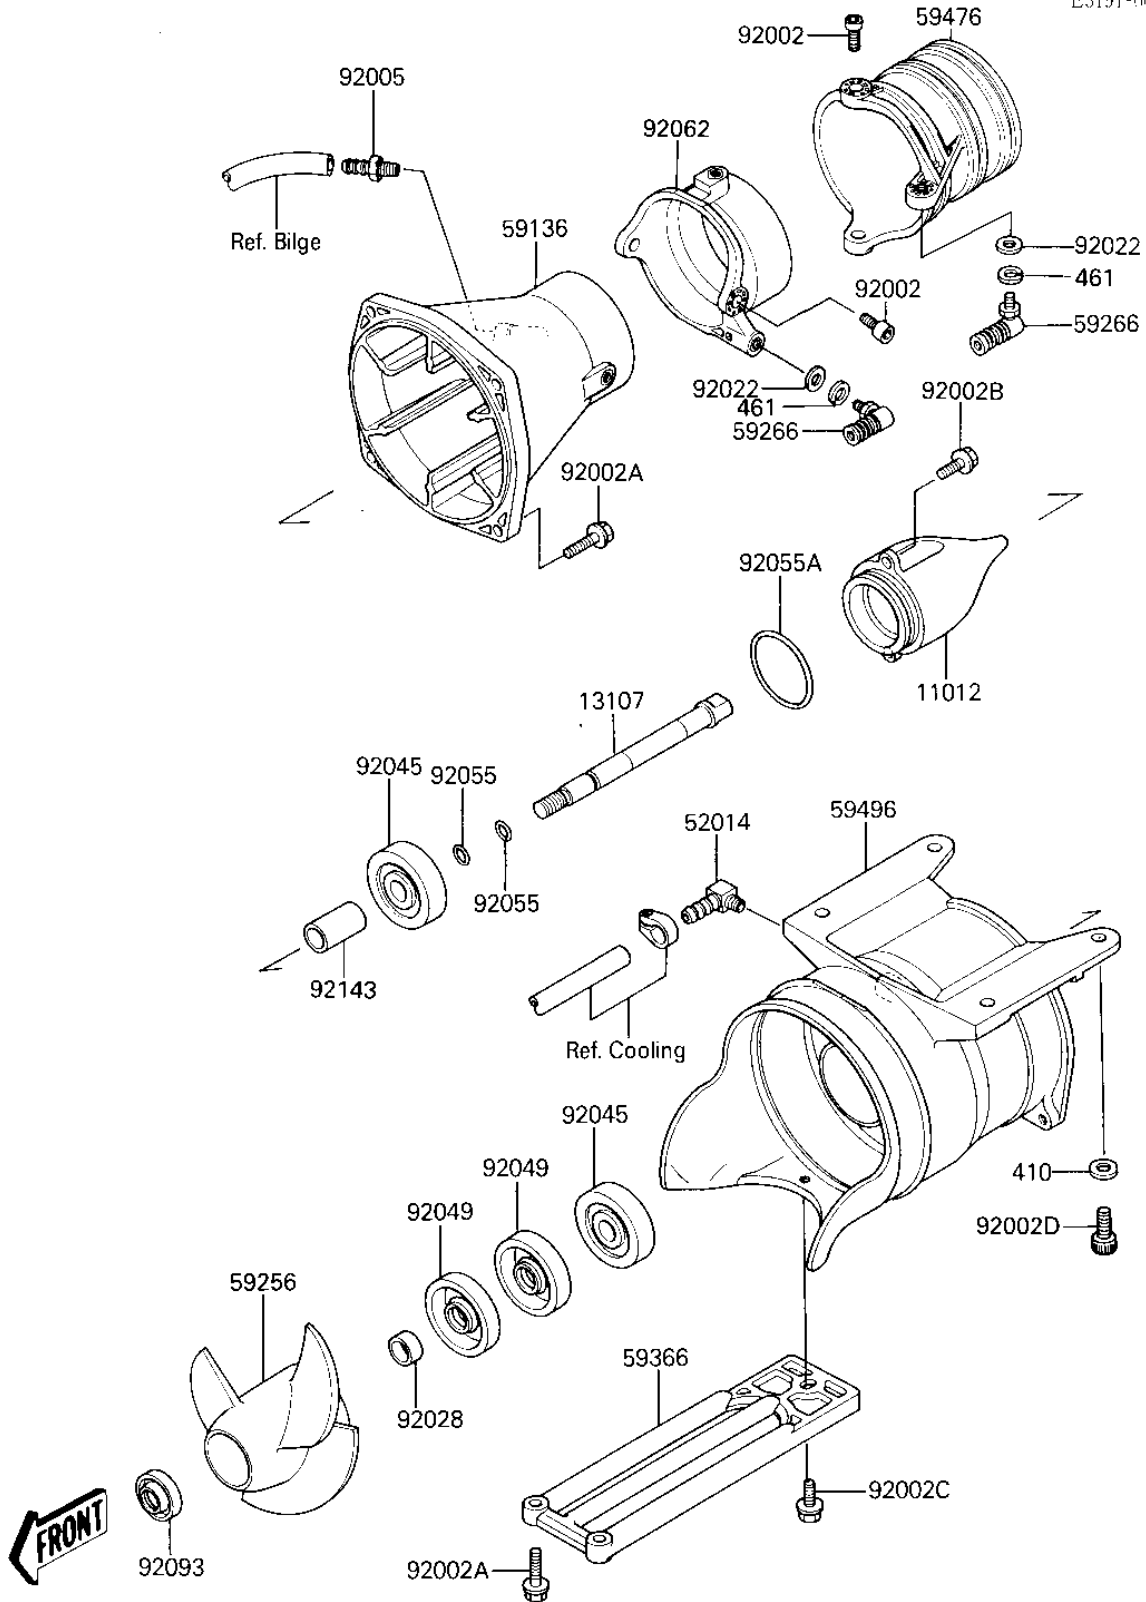

1987 X2 PARTS DIAGRAM

JET PUMP

E3191-0004

1987 X2 PARTS LIST

JET PUMP

ITEM NAME	PART NUMBER	QUANTITY
CAP,JET PUMP (Ref # 11012)	11012-3712	1
SHAFT,JET PUMP (Ref # 13107)	13107-3721	1
ELBOW-WATER HOSE (Ref # 52014)	52014-3002	1
NOZZLE-PUMP (Ref # 59136)	59136-3712	1
IMPELLER (Ref # 59256)	59256-3705	1
JOINT-BALL (Ref # 59266)	59266-3707	2
GRATE (Ref # 59366)	59366-3702	1
NOZZLE-STRG (Ref # 59476)	59476-3701	1
VANE-GUIDE (Ref # 59496)	59496-3701	1
BOLT,SOCKET,6X11 (Ref # 92002)	92001-3701	4
BOLT,6X25 (Ref # 92002A)	92002-3714	6
BOLT,6X16 (Ref # 92002B)	92002-3728	2
BOLT,6X12 (Ref # 92002C)	92002-3763	1
UNAVAILABLE IN PRICE BOOK (Ref # 92002D)	42002-3771	4
JOINT,HOSE (Ref # 92005)	92005-3001	1
WASHER (Ref # 92022)	92022-567	2
BUSHING,17X25X15 (Ref # 92028)	92028-3717	1
BEARING-BALL (Ref # 92045)	92045-3706	2
SEAL-OIL (Ref # 92049)	92049-3711	2
"O" RING,METER GEAR (Ref # 92055)	92055-1021	2
RING-O (Ref # 92055A)	92055-3706	1
NOZZLE (Ref # 92062)	92062-3706	1
SEAL (Ref # 92093)	92093-3702	1
COLLAR (Ref # 92143)	92143-3708	1
WASHER (Ref # 410)	410S0800	4
WASHER-SPRING,6MM (Ref # 461)	461S0600	2