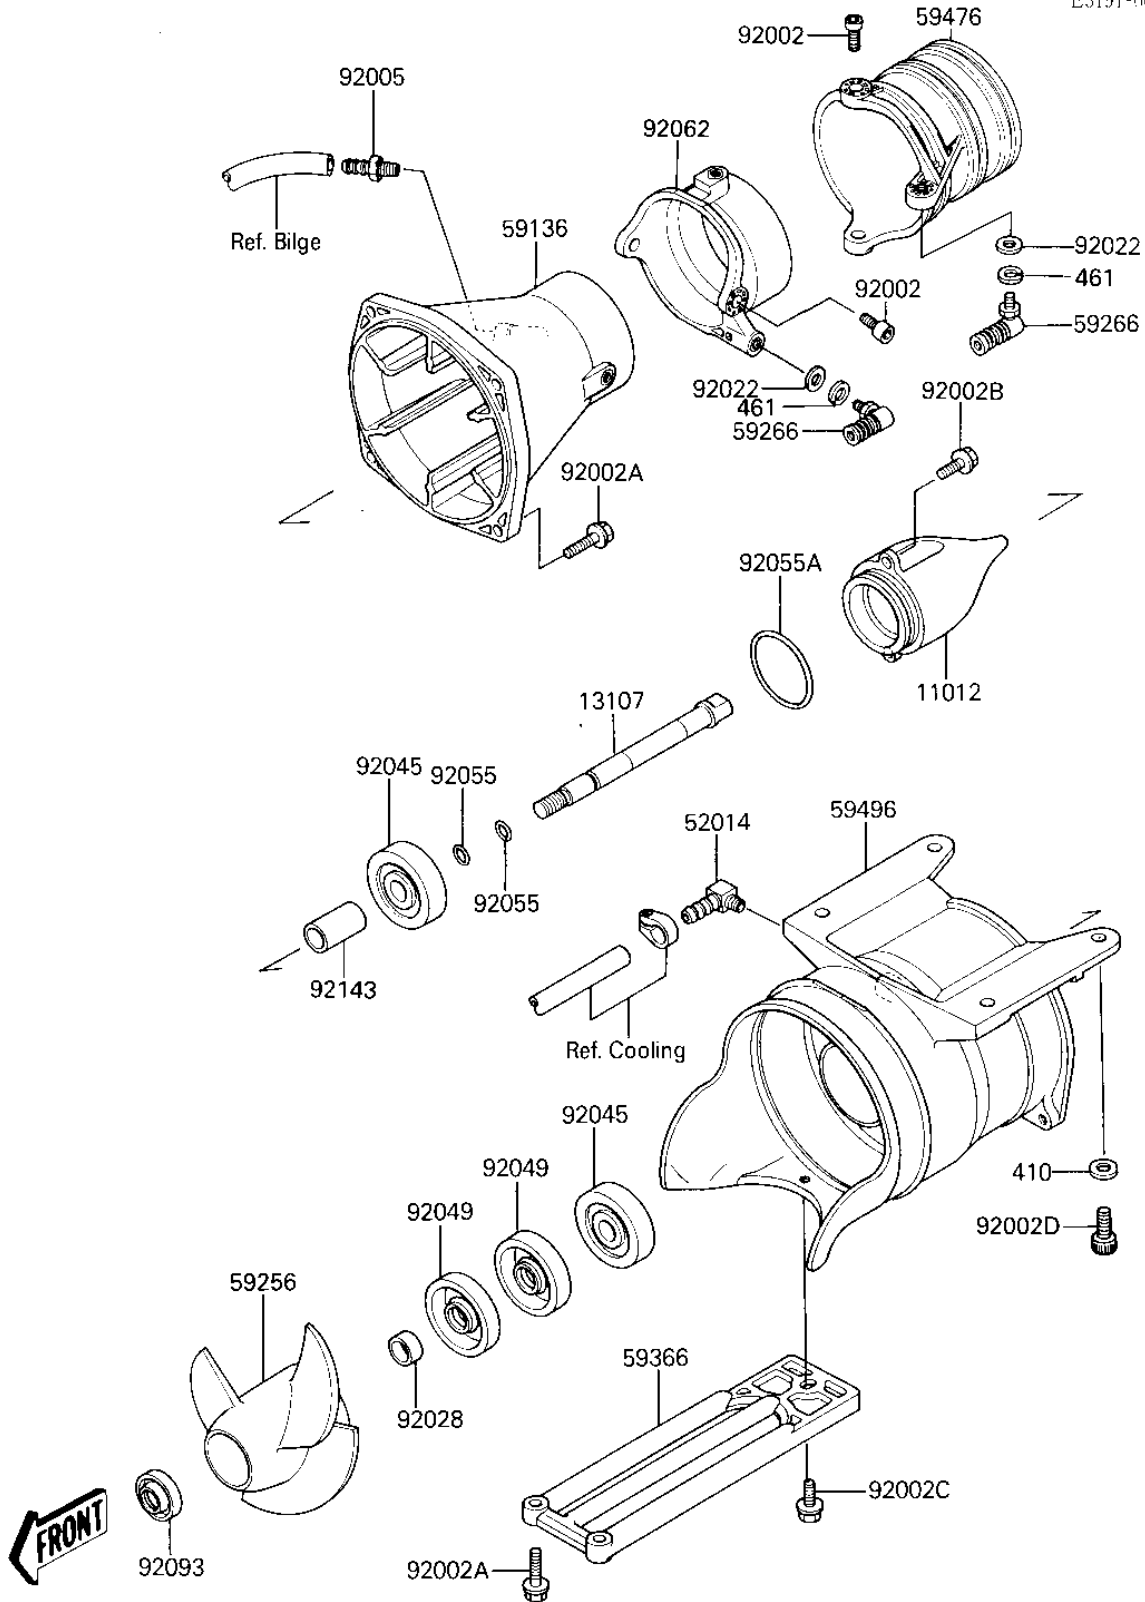

1986 X2 PARTS DIAGRAM

JET PUMP

E3191-0004

1986 X2 PARTS LIST

JET PUMP

ITEM NAME	PART NUMBER	QUANTITY
CAP,JET PUMP (Ref # 11012)	11012-3712	1
SHAFT,JET PUMP (Ref # 13107)	13107-3721	1
ELBOW-WATER HOSE (Ref # 52014)	52014-3002	1
NOZZLE-PUMP (Ref # 59136)	59136-3712	1
IMPELLER (Ref # 59256)	59256-3705	1
JOINT-BALL (Ref # 59266)	59266-3707	2
GRATE (Ref # 59366)	59366-3702	1
NOZZLE-STRG (Ref # 59476)	59476-3701	1
VANE-GUIDE (Ref # 59496)	59496-3701	1
BOLT,SOCKET,6X11 (Ref # 92002)	92001-3701	4
BOLT,6X25 (Ref # 92002A)	92002-3714	6
BOLT,6X16 (Ref # 92002B)	92002-3728	2
BOLT,6X12 (Ref # 92002C)	92002-3763	1
UNAVAILABLE IN PRICE BOOK (Ref # 92002D)	42002-3771	4
JOINT,HOSE (Ref # 92005)	92005-3001	1
WASHER (Ref # 92022)	92022-567	2
BUSHING,17X25X15 (Ref # 92028)	92028-3717	1
BEARING-BALL (Ref # 92045)	92045-3706	2
SEAL-OIL (Ref # 92049)	92049-3711	2
"O" RING,METER GEAR (Ref # 92055)	92055-1021	2
RING-O (Ref # 92055A)	92055-3706	1
NOZZLE (Ref # 92062)	92062-3706	1
SEAL (Ref # 92093)	92093-3702	1
COLLAR (Ref # 92143)	92143-3708	1
WASHER (Ref # 410)	410S0800	4
WASHER-SPRING,6MM (Ref # 461)	461S0600	2