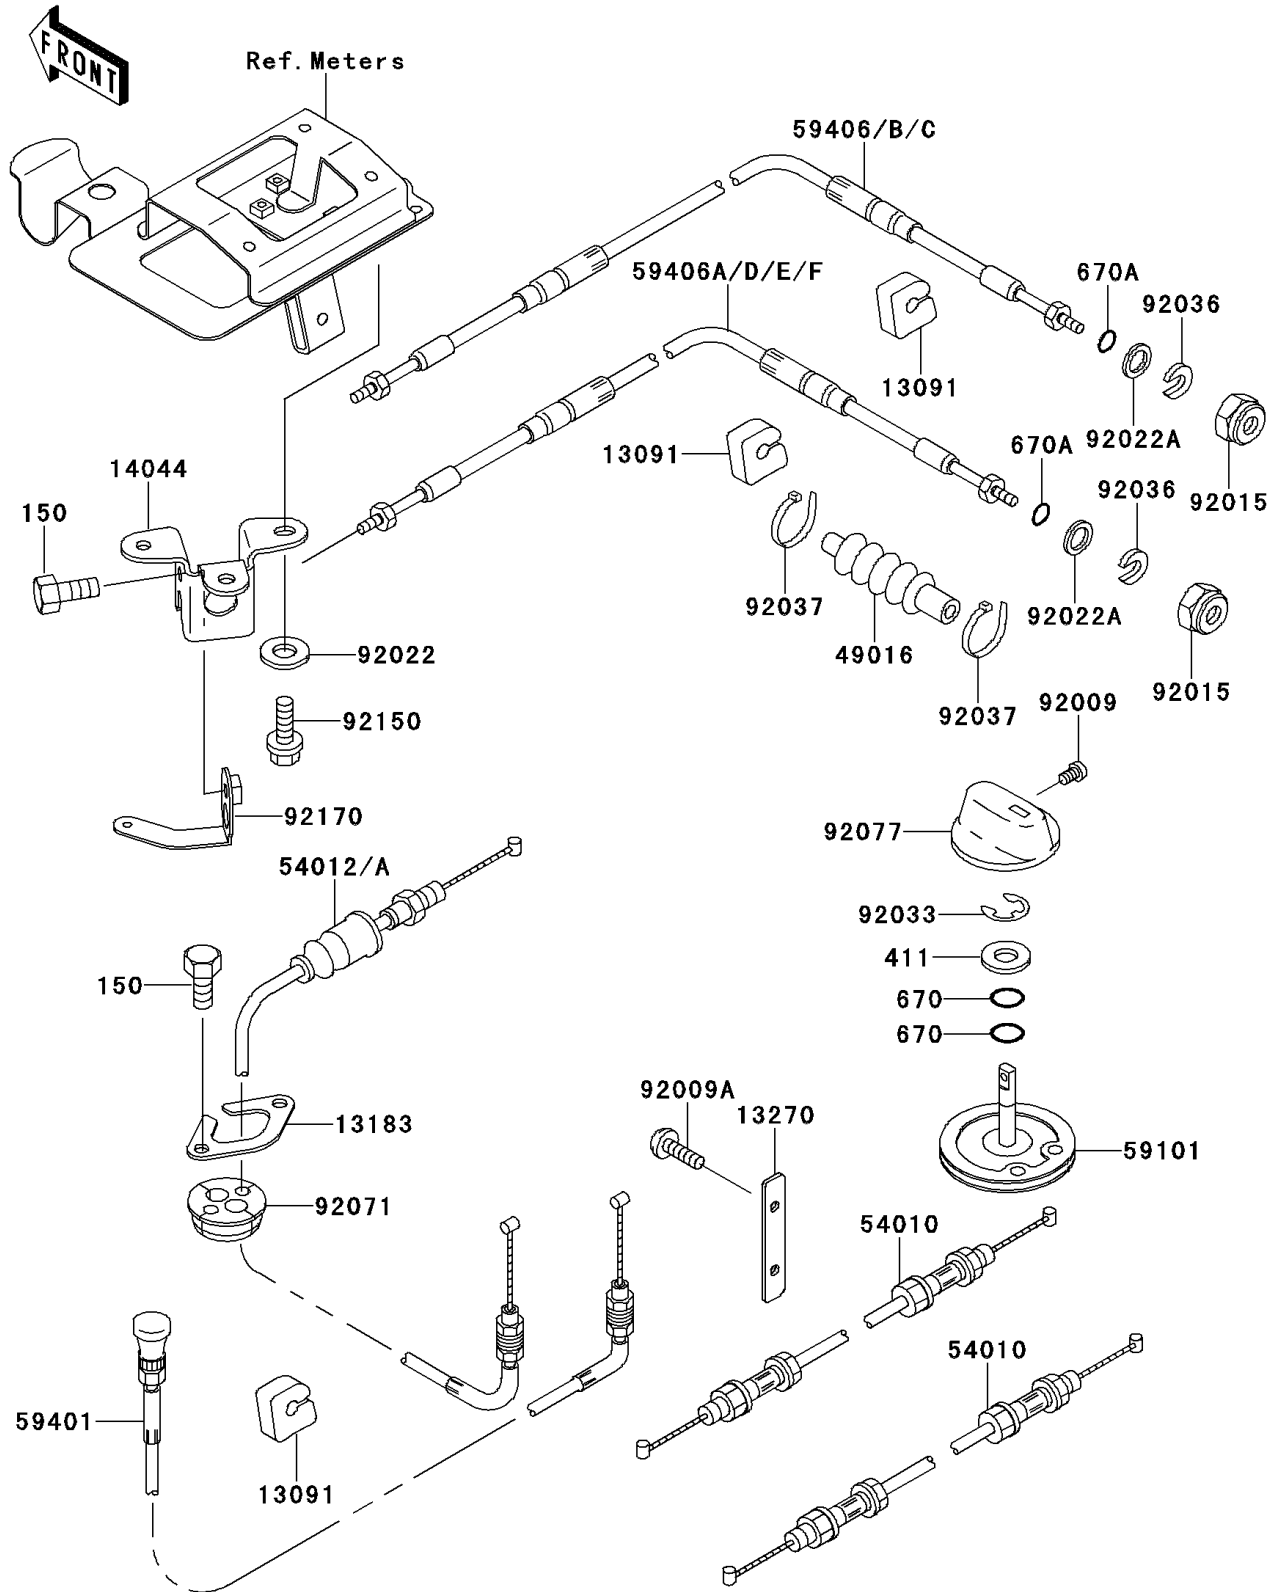

## 1996 900 ZXi PARTS DIAGRAM

Cables

F3175

## 1996 900 ZXi PARTS LIST

### Cables

ITEM NAME	PART NUMBER	QUANTITY
BOLT-WS,6X14 (Ref # 150)	150R0614	1
WASHER-PLAIN,8MM (Ref # 411)	411S0800	1
O RING,8MM (Ref # 670)	670B1508	1
O RING,11MM (Ref # 670A)	670B2011	1
HOLDER (Ref # 13091)	13091-3712	1
PLATE (Ref # 13183)	13183-3810	1
PLATE,FUEL TAP (Ref # 13270)	13270-3798	1
HOLDER-CABLE,STEERING (Ref # 14044)	14044-3730	1
COVER-SEAL,TILT CABLE (Ref # 49016)	49016-3702	1
CABLE,FUEL TAP (Ref # 54010)	54010-3710	1
CABEL-THROTTLE (Ref # 54012)	54012-3747	1
REEL,SHIFT CABLE (Ref # 59101)	59101-3709	1
CABLE-CHOKE (Ref # 59401)	59401-3714	1
CABLE-STRG (Ref # 59406B)	59406-3746	1
CABLE-STRG,TILT (Ref # 59406E)	59406-3747	1
SCREW,4X8 (Ref # 92009)	92009-3729	1
SCREW,5X16 (Ref # 92009A)	92009-3789	1
NUT,20MM (Ref # 92015)	92015-526	1
WASHER,6.5X20X1.5 (Ref # 92022)	92022-3710	1
WASHER (Ref # 92022A)	92022-535	1
RING-SNAP,7MM (Ref # 92033)	92033-3704	1
RING-SNAP (Ref # 92036)	92036-501	1
CLAMP (Ref # 92037)	92037-1173	1
GROMMET,HARNESS (Ref # 92071)	92071-3790	1
KNOB,FUEL TAP (Ref # 92077)	92077-3725	1
BOLT,6X20 (Ref # 92150)	92150-3758	1
CLAMP,STEERING CABLE (Ref # 92170)	92170-3744	1