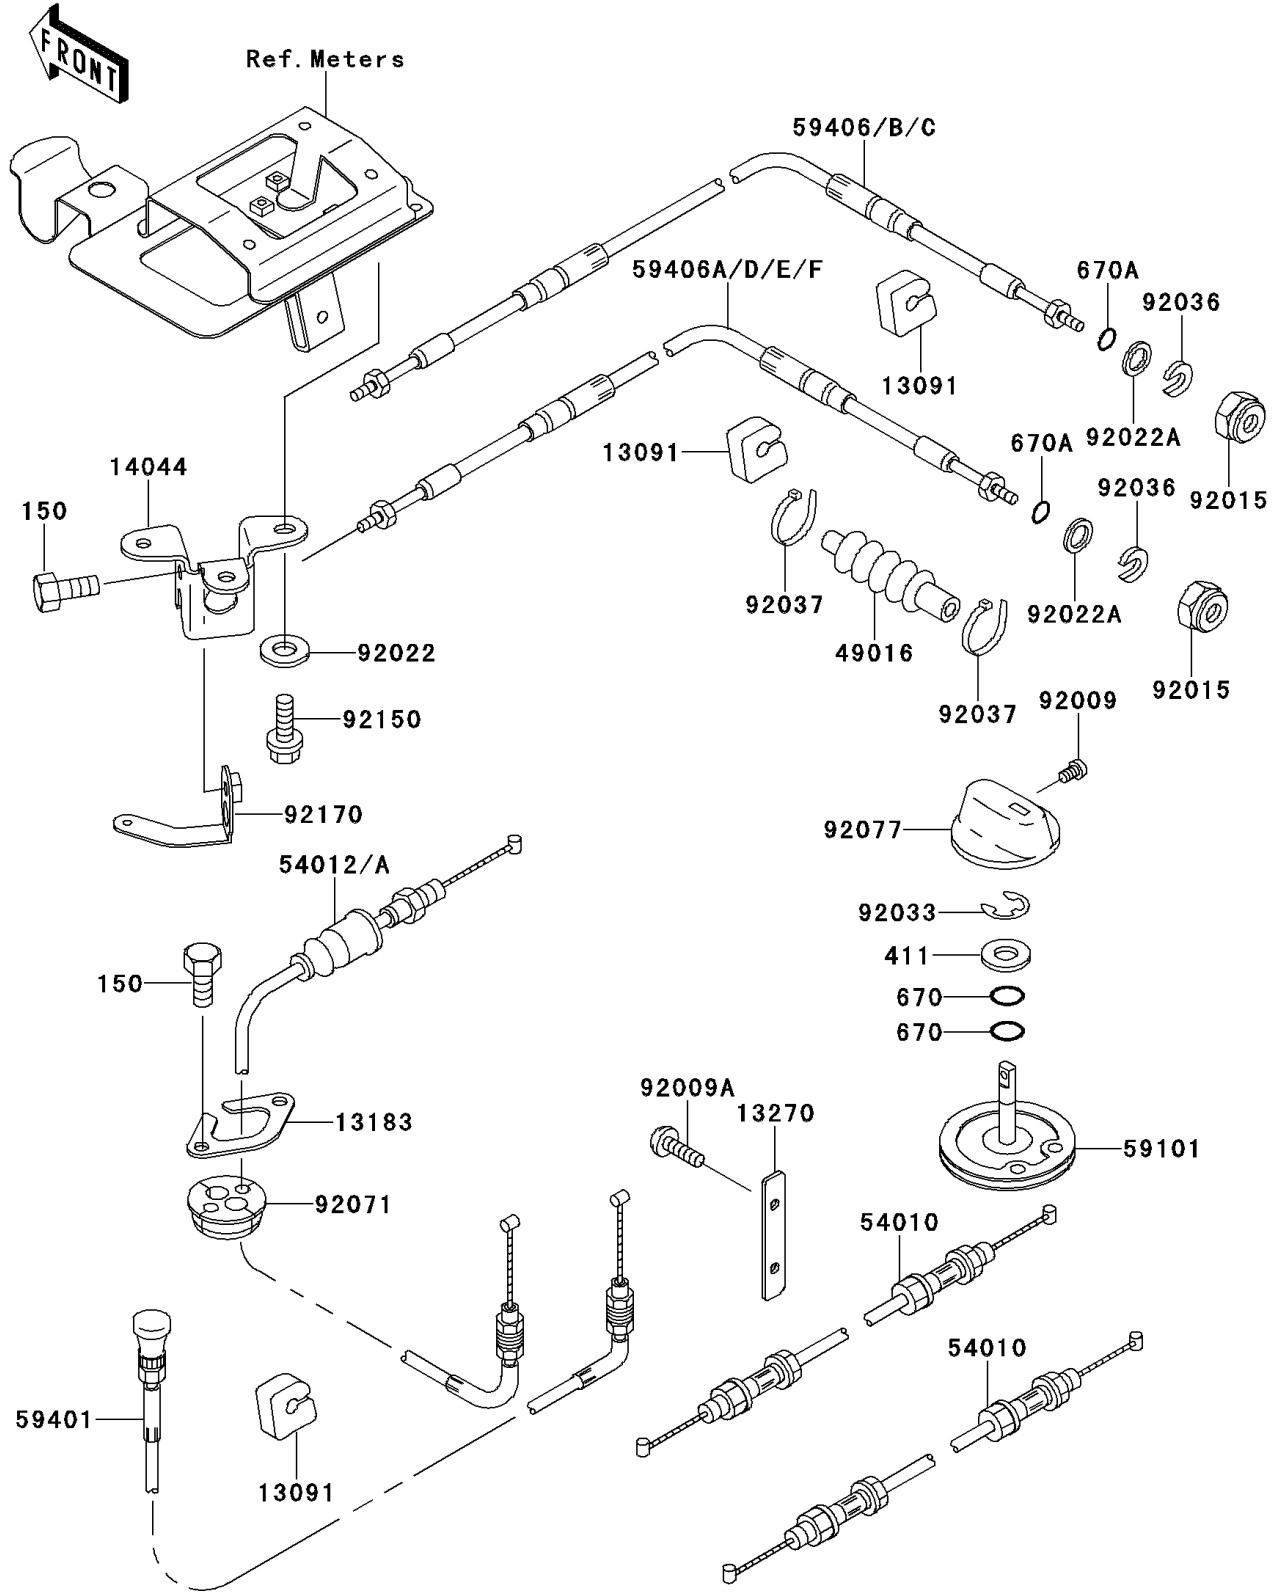

1996 900 ZXi PARTS DIAGRAM

Cables

F3175

1996 900 ZXi PARTS LIST

Cables

ITEM NAME	PART NUMBER	QUANTITY
BOLT-WS,6X14 (Ref # 150)	150R0614	3
WASHER-PLAIN,8MM (Ref # 411)	411S0800	1
O RING,8MM (Ref # 670)	670B1508	2
O RING,11MM (Ref # 670A)	670B2011	2
HOLDER (Ref # 13091)	13091-3712	3
PLATE (Ref # 13183)	13183-3810	1
PLATE,FUEL TAP (Ref # 13270)	13270-3798	1
HOLDER-CABLE,STEERING (Ref # 14044)	14044-3730	1
COVER-SEAL,TILT CABLE (Ref # 49016)	49016-3702	1
CABLE,FUEL TAP (Ref # 54010)	54010-3710	2
CABEL-THROTTLE (Ref # 54012)	54012-3747	1
REEL,SHIFT CABLE (Ref # 59101)	59101-3709	1
CABLE-CHOKE (Ref # 59401)	59401-3714	1
CABLE-STRG (Ref # 59406B)	59406-3746	1
CABLE-STRG,TILT (Ref # 59406E)	59406-3747	1
SCREW,4X8 (Ref # 92009)	92009-3729	1
SCREW,5X16 (Ref # 92009A)	92009-3789	2
NUT,20MM (Ref # 92015)	92015-526	2
WASHER,6.5X20X1.5 (Ref # 92022)	92022-3710	3
WASHER (Ref # 92022A)	92022-535	2
RING-SNAP,7MM (Ref # 92033)	92033-3704	1
RING-SNAP (Ref # 92036)	92036-501	2
CLAMP (Ref # 92037)	92037-1173	2
GROMMET,HARNESS (Ref # 92071)	92071-3790	1
KNOB,FUEL TAP (Ref # 92077)	92077-3725	1
BOLT,6X20 (Ref # 92150)	92150-3758	3
CLAMP,STEERING CABLE (Ref # 92170)	92170-3744	1