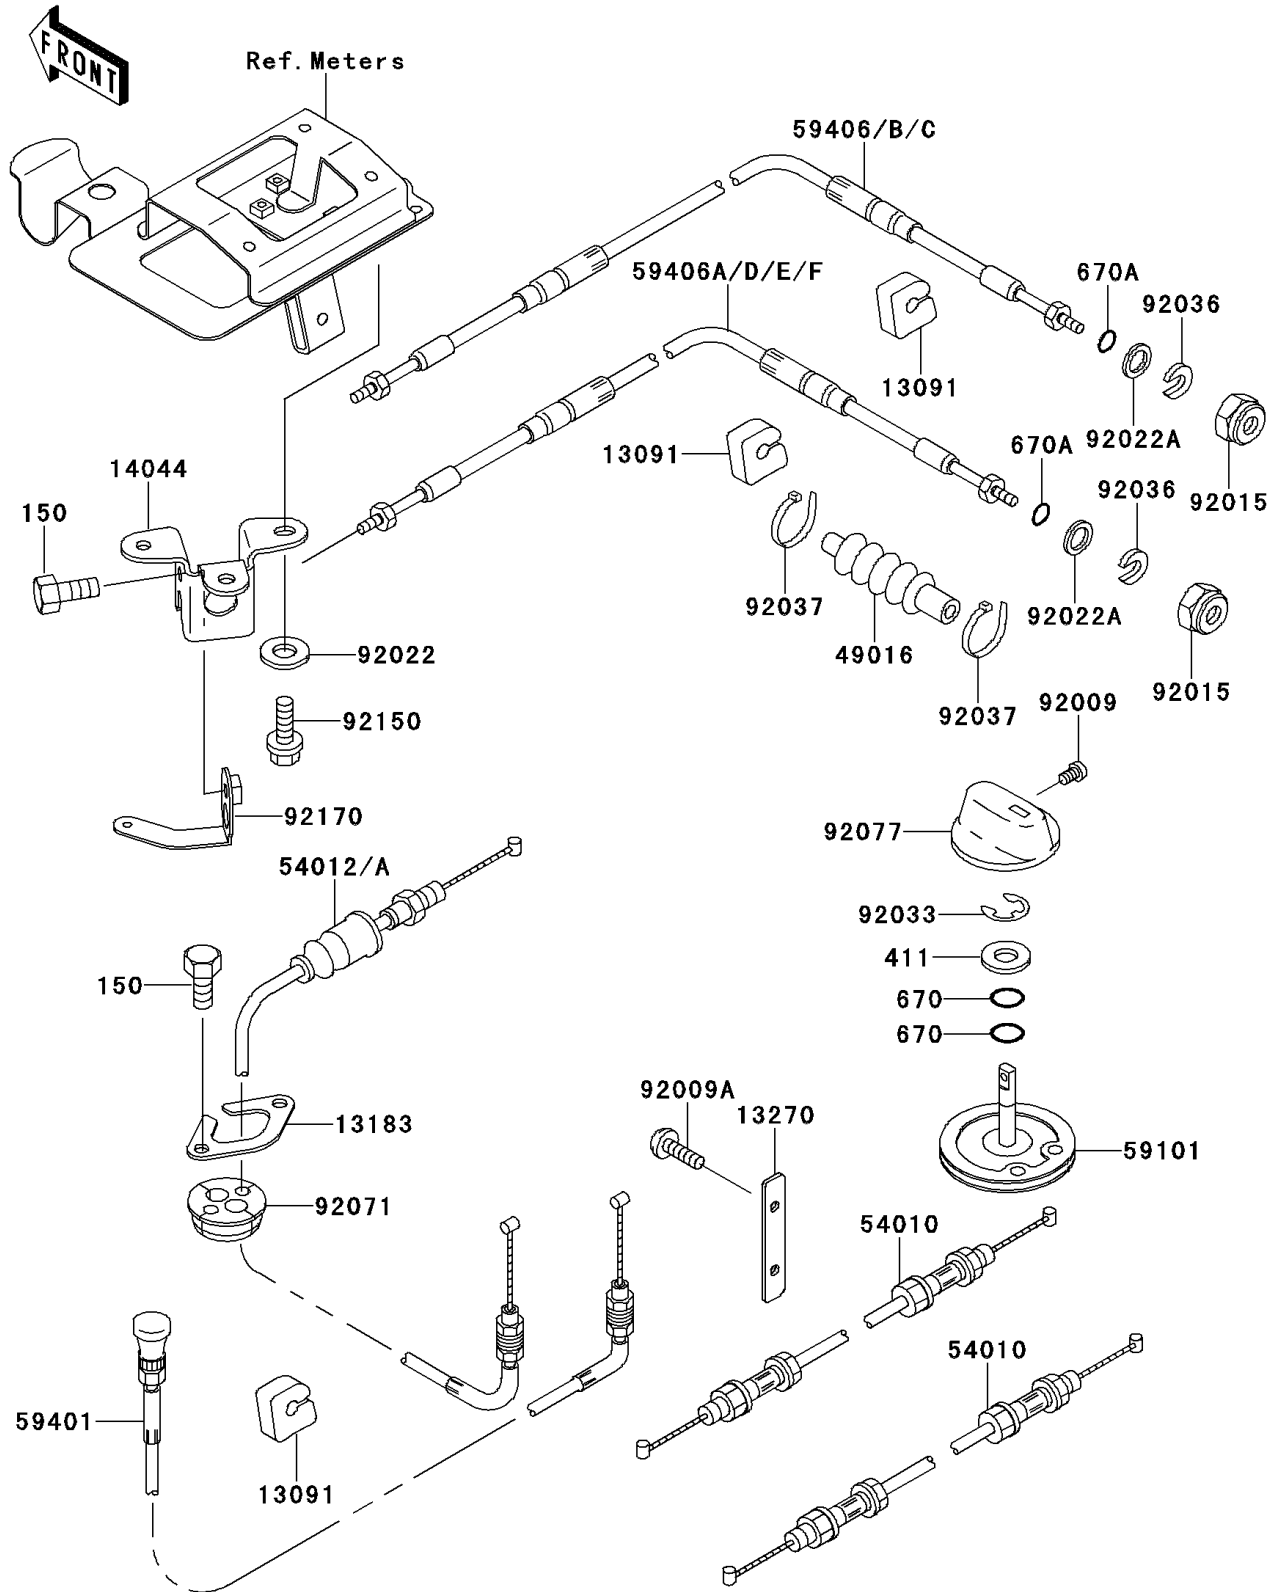

1995 900 ZXi PARTS DIAGRAM

Cables

F3175

1995 900 ZXi PARTS LIST

Cables

ITEM NAME	PART NUMBER	QUANTITY
BOLT-WS,6X14 (Ref # 150)	150R0614	1
WASHER-PLAIN,8MM (Ref # 411)	411S0800	1
O RING,8MM (Ref # 670)	670B1508	1
O RING,11MM (Ref # 670A)	670B2011	1
HOLDER (Ref # 13091)	13091-3712	1
PLATE (Ref # 13183)	13183-3810	1
PLATE,FUEL TAP (Ref # 13270)	13270-3798	1
HOLDER-CABLE,STEERING (Ref # 14044)	14044-3730	1
COVER-SEAL,TILT CABLE (Ref # 49016)	49016-3702	1
CABLE,FUEL TAP (Ref # 54010)	54010-3710	1
CABEL-THROTTLE (Ref # 54012)	54012-3747	1
REEL,SHIFT CABLE (Ref # 59101)	59101-3709	1
CABLE-CHOKE (Ref # 59401)	59401-3714	1
CABLE-STRG (Ref # 59406)	59406-3742	1
CABLE-STRG,TILT (Ref # 59406A)	59406-3743	1
CABLE-STRG (Ref # 59406C)	59406-3746	1
CABLE-STRG,TILT (Ref # 59406D)	59406-3747	1
SCREW,4X8 (Ref # 92009)	92009-3729	1
SCREW,5X16 (Ref # 92009A)	92009-3789	1
NUT,20MM (Ref # 92015)	92015-526	1
WASHER,6.5X20X1.5 (Ref # 92022)	92022-3710	1
WASHER (Ref # 92022A)	92022-535	1
RING-SNAP,7MM (Ref # 92033)	92033-3704	1
RING-SNAP (Ref # 92036)	92036-501	1
CLAMP (Ref # 92037)	92037-1173	1
GROMMET,HARNESS (Ref # 92071)	92071-3790	1
KNOB,FUEL TAP (Ref # 92077)	92077-3725	1
BOLT,6X20 (Ref # 92150)	92150-3758	1
CLAMP,STEERING CABLE (Ref # 92170)	92170-3744	1