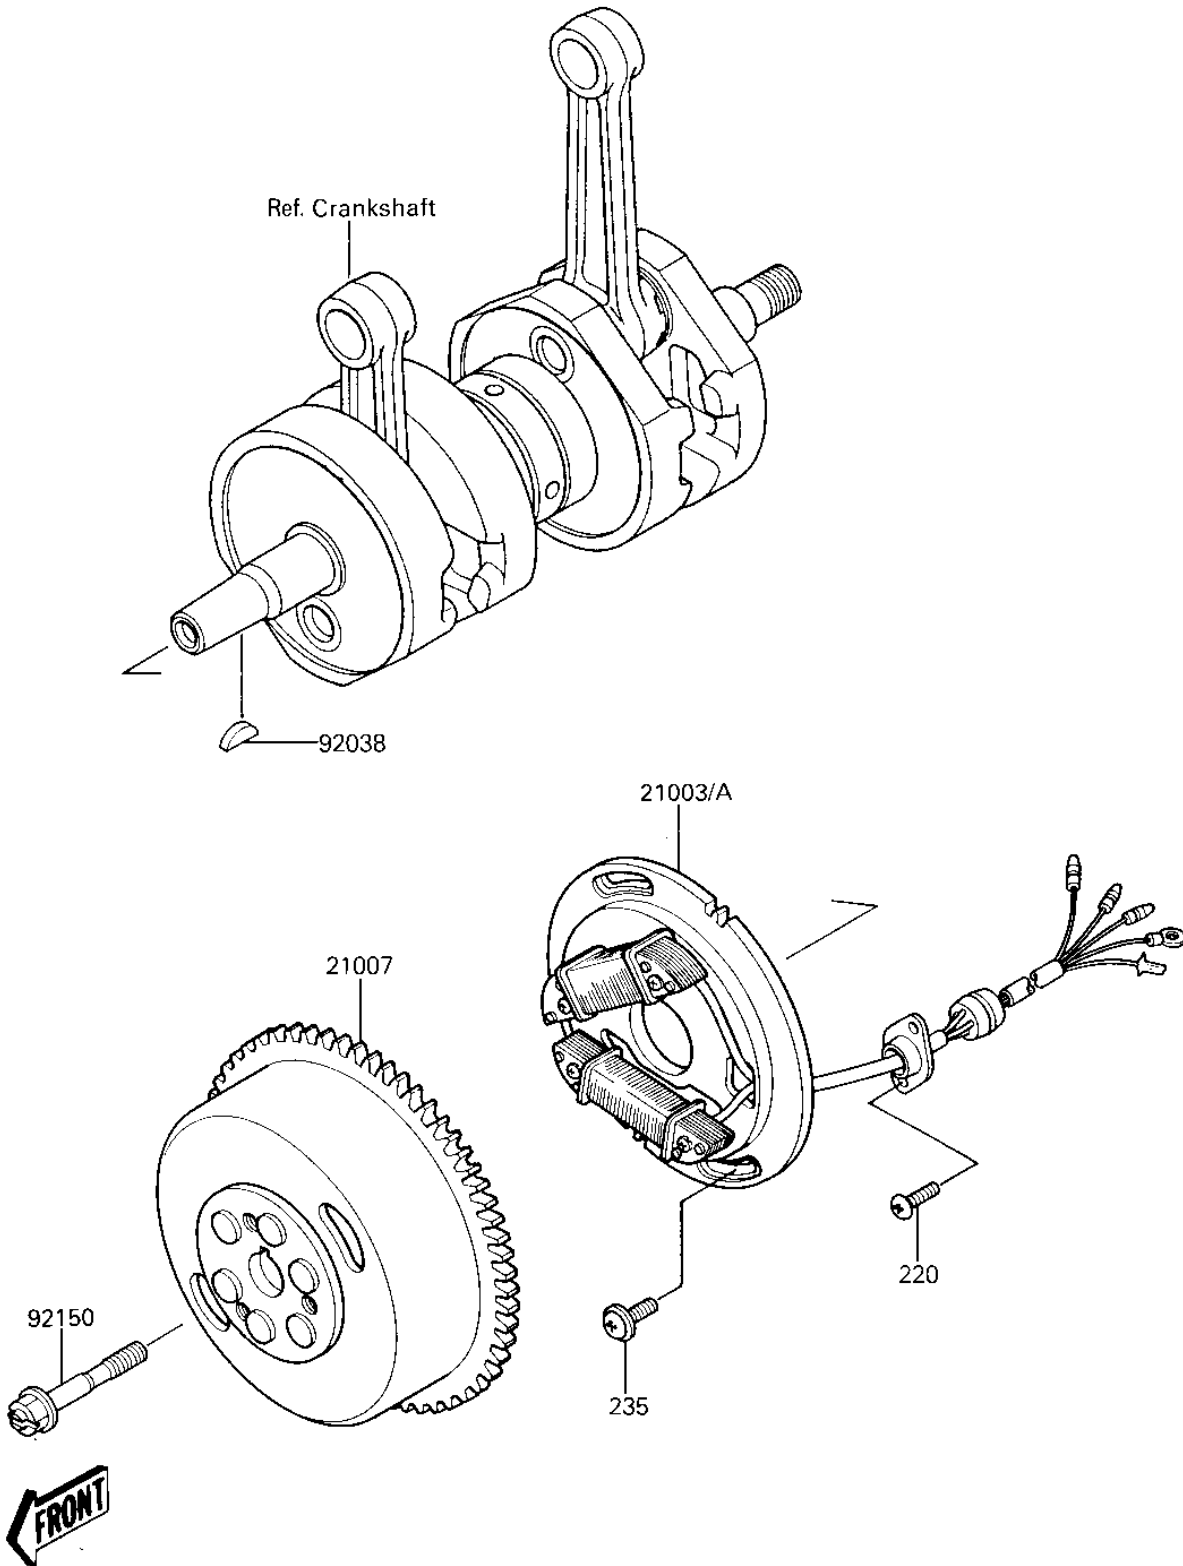

# 1987 X2 PARTS DIAGRAM

## GENERATOR

E1810-0153

# 1987 X2 PARTS LIST

## GENERATOR

ITEM NAME	PART NUMBER	QUANTITY
STATOR (Ref # 21003A)	21003-3707	1
ROTOR, MAGNETO (Ref # 21007)	21007-3709	1
WOODRUFF KEY (Ref # 92038)	92038-001	1
BOLT (Ref # 92150)	92150-3701	2
SCREW PAN HEAD 5X12 (Ref # 220)	220B0512	2
SCREW-PAN-WP-CROS (Ref # 235)	235B0616	2