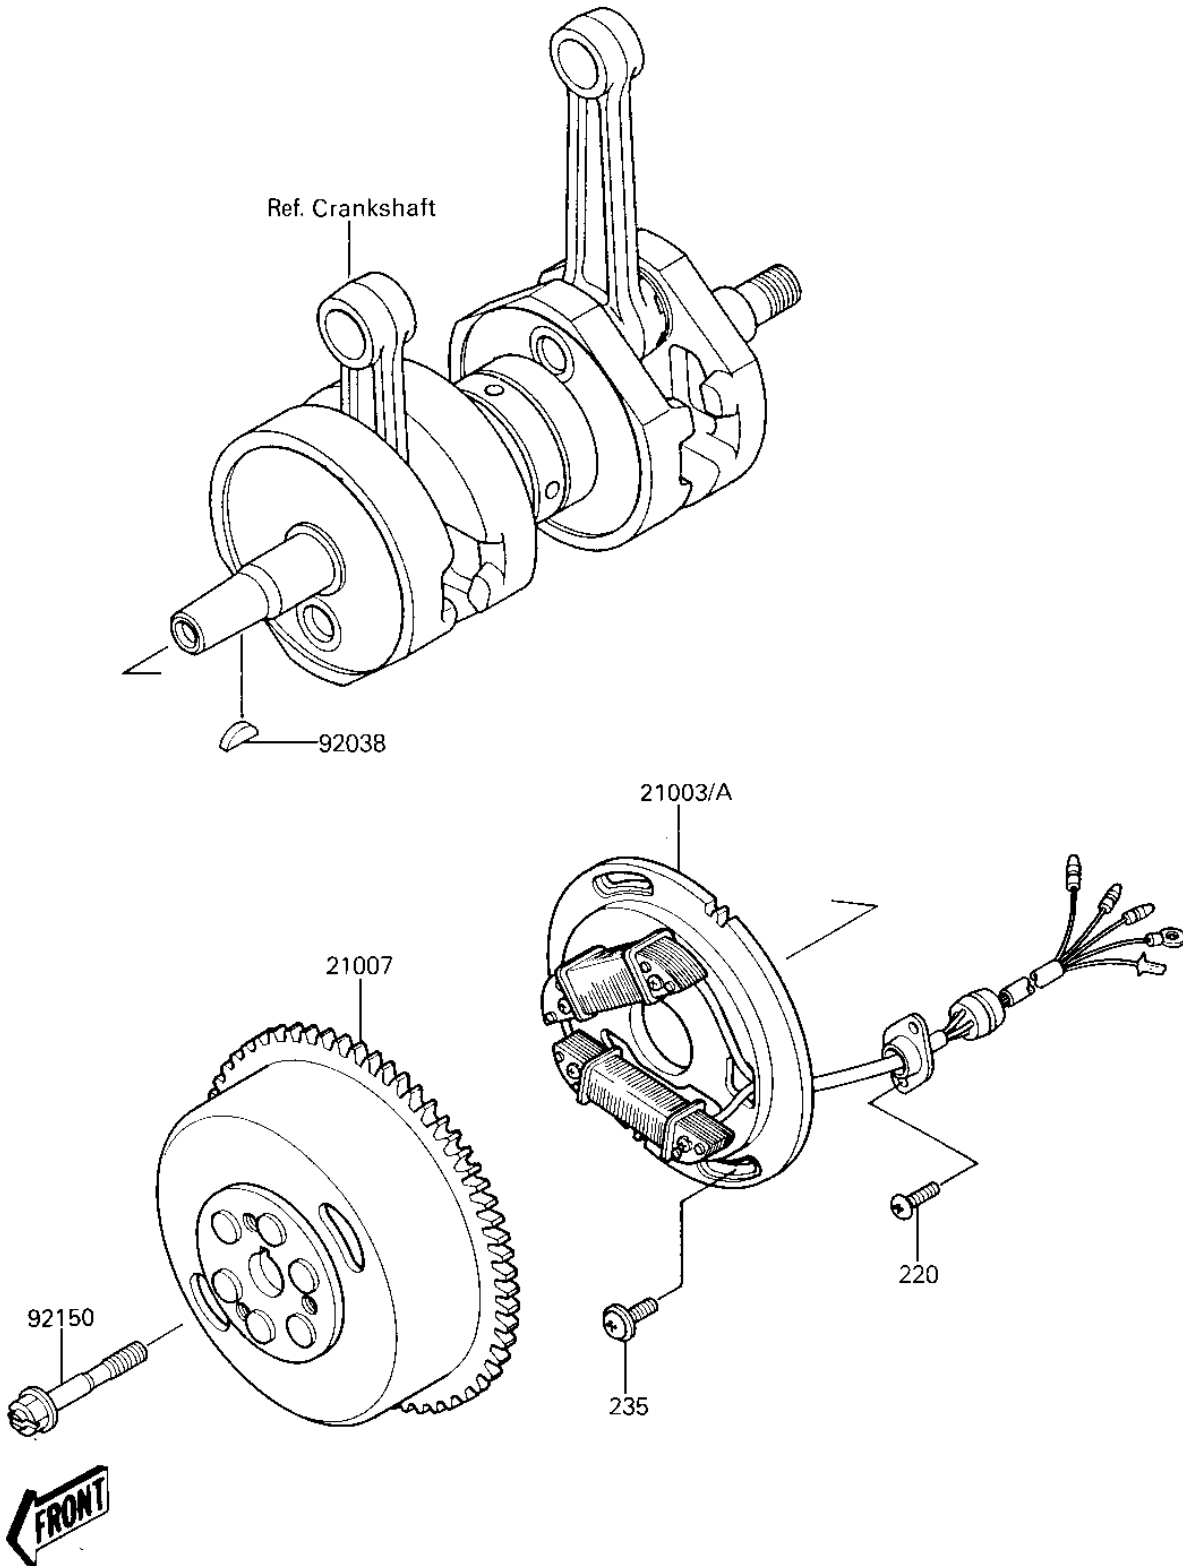

1986 X2 PARTS DIAGRAM

GENERATOR

E1810-0153

1986 X2 PARTS LIST

GENERATOR

ITEM NAME	PART NUMBER	QUANTITY
STATOR (Ref # 21003)	21003-3702	1
ROTOR, MAGNETO (Ref # 21007)	21007-3709	1
WOODRUFF KEY (Ref # 92038)	92038-001	1
BOLT (Ref # 92150)	92150-3701	2
SCREW PAN HEAD 5X12 (Ref # 220)	220B0512	2
SCREW-PAN-WP-CROS (Ref # 235)	235B0616	2