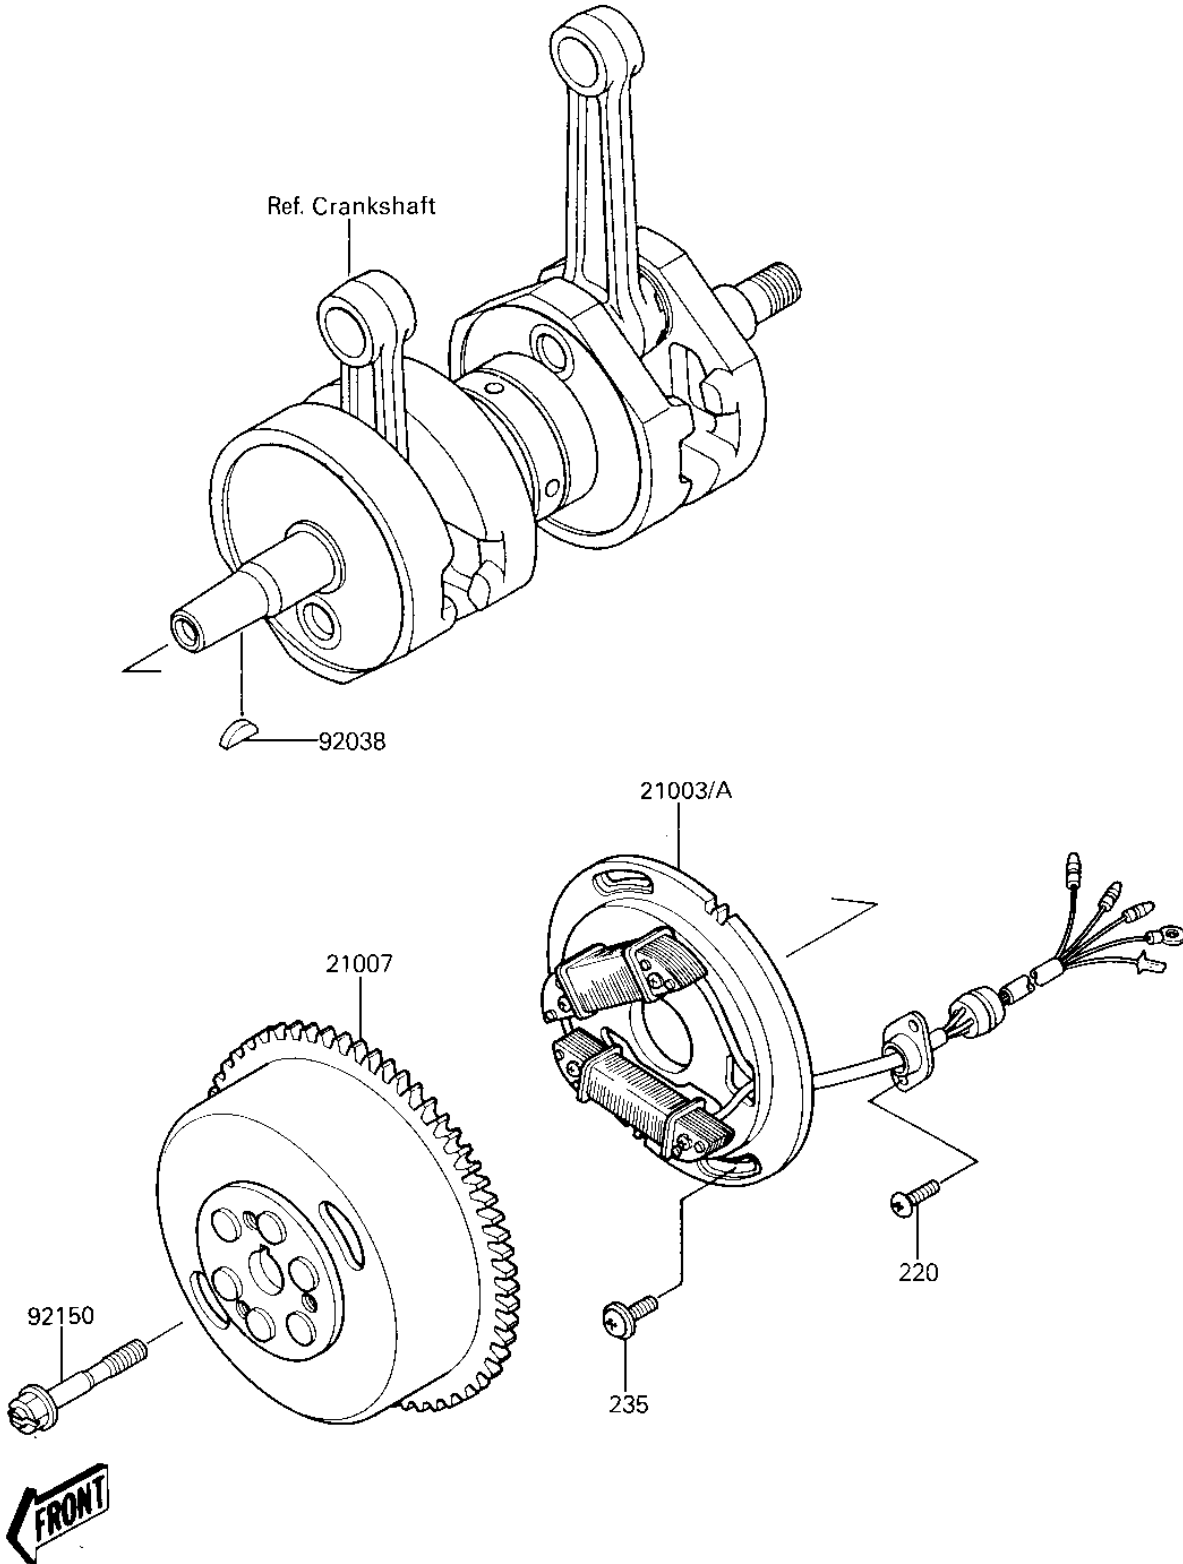

1986 X2 PARTS DIAGRAM

GENERATOR

E1810-0153

1986 X2 PARTS LIST

GENERATOR

ITEM NAME	PART NUMBER	QUANTITY
STATOR (Ref # 21003)	21003-3702	1
ROTOR, MAGNETO (Ref # 21007)	21007-3709	1
WOODRUFF KEY (Ref # 92038)	92038-001	1
BOLT (Ref # 92150)	92150-3701	2
SCREW PAN HEAD 5X12 (Ref # 220)	220B0512	2
SCREW-PAN-WP-CROS (Ref # 235)	235B0616	2