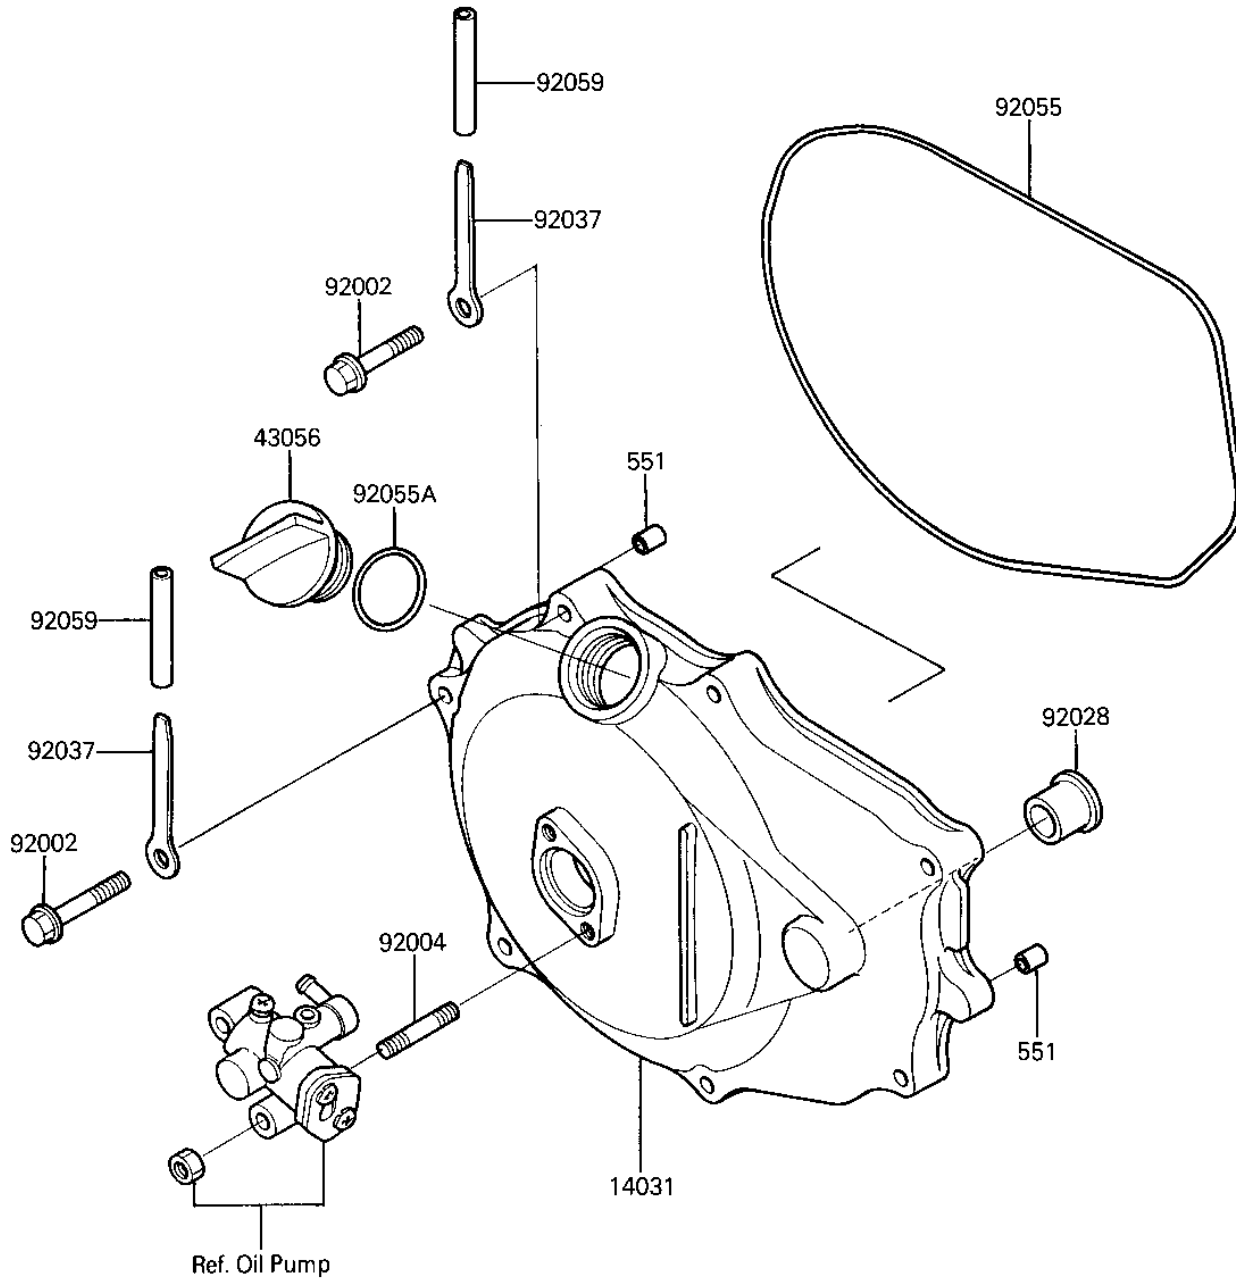

1987 X2 PARTS DIAGRAM

ENGINE COVERS

E1431-0191

1987 X2 PARTS LIST

ENGINE COVERS

ITEM NAME	PART NUMBER	QUANTITY
COVER-GENERATOR (Ref # 14031)	14031-3707	1
BREATHER (Ref # 43056)	14069-3709	1
BOLT,6X30 (Ref # 92002)	92002-3726	7
STUD (Ref # 92004)	92004-3710	2
BUSHING (Ref # 92028)	92028-3718	1
CLAMP,L=100 (Ref # 92037)	92037-3736	2
RING-O (Ref # 92055)	92055-3712	1
"O" RING (Ref # 92055A)	92055-515	1
TUBE,VINYL,5X73 (Ref # 92059)	92059-3017	2
PIN-DOWEL (Ref # 551)	551R0812	2