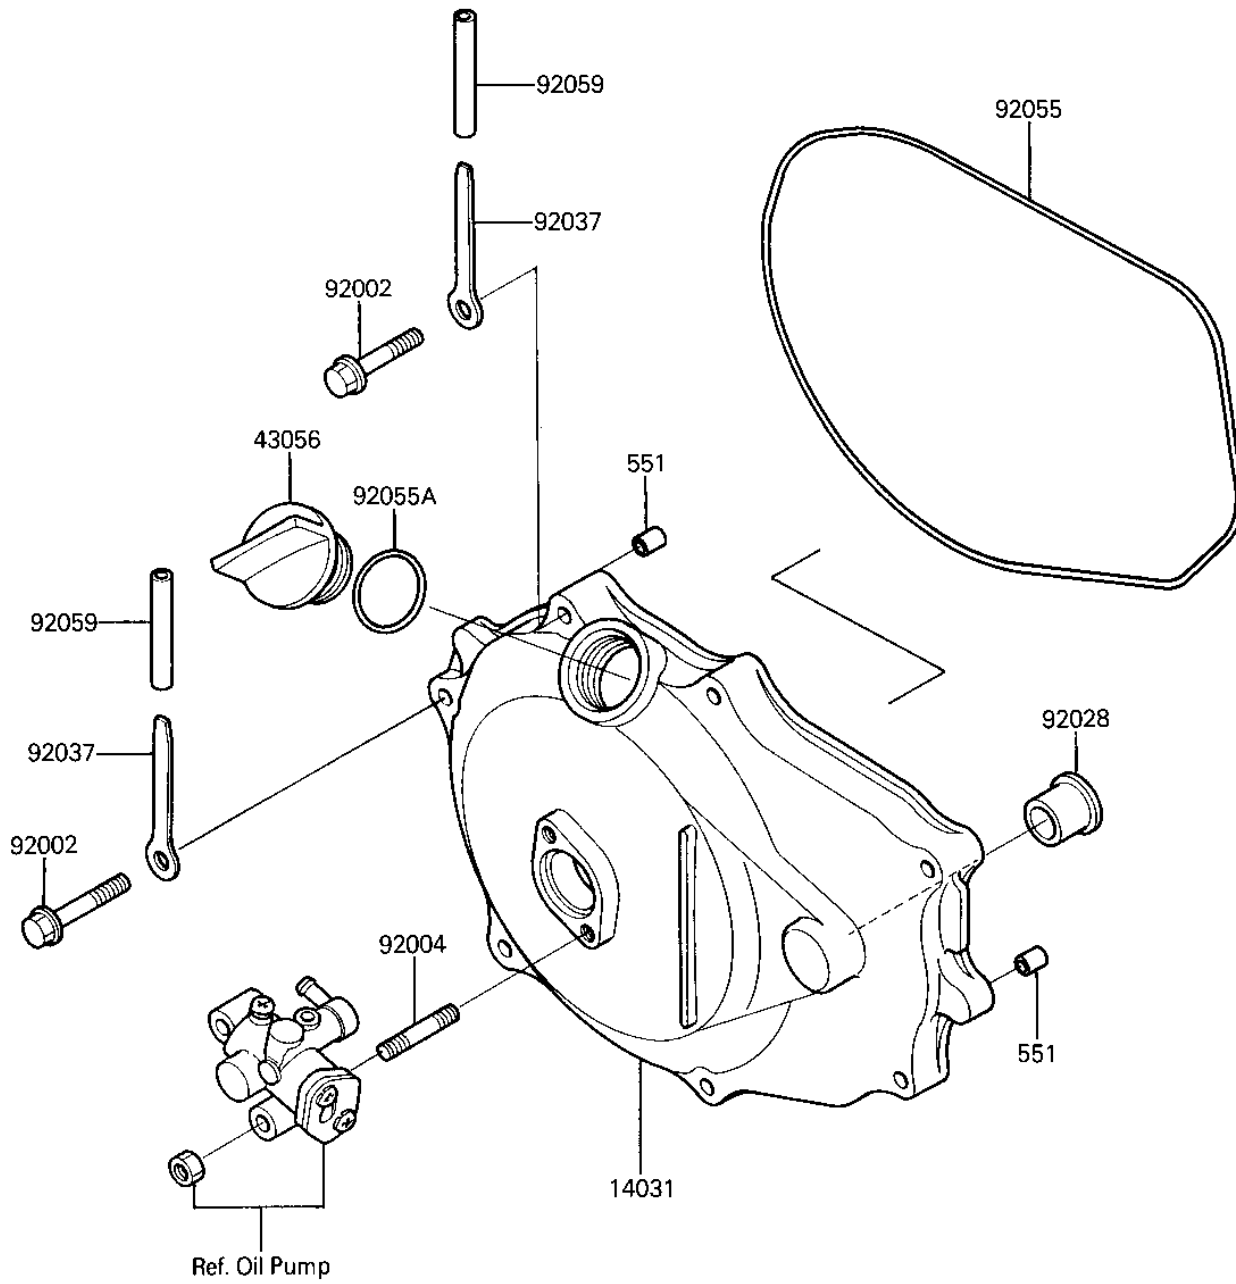

# 1986 X2 PARTS DIAGRAM

ENGINE COVERS

E1431-0191

# 1986 X2 PARTS LIST

## ENGINE COVERS

ITEM NAME	PART NUMBER	QUANTITY
COVER-GENERATOR (Ref # 14031)	14031-3707	1
BREATHER (Ref # 43056)	14069-3709	1
BOLT,6X30 (Ref # 92002)	92002-3726	7
STUD (Ref # 92004)	92004-3710	2
BUSHING (Ref # 92028)	92028-3718	1
CLAMP,L=100 (Ref # 92037)	92037-3736	2
RING-O (Ref # 92055)	92055-3712	1
"O" RING (Ref # 92055A)	92055-515	1
TUBE,VINYL,5X73 (Ref # 92059)	92059-3017	2
PIN-DOWEL (Ref # 551)	551R0812	2