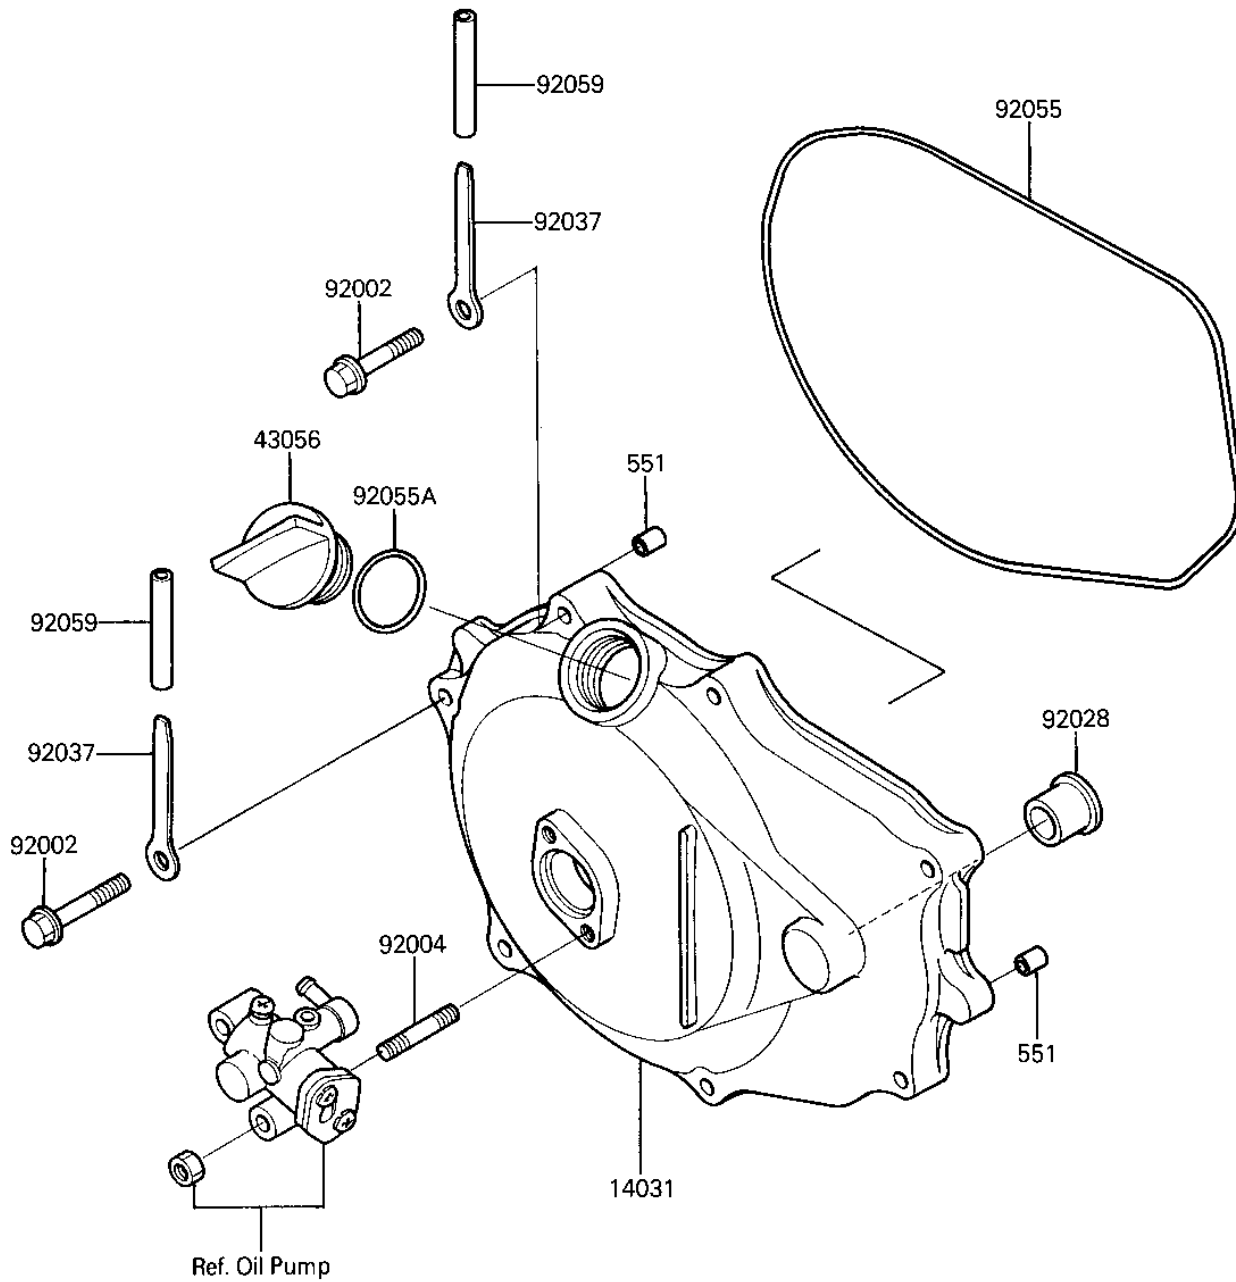

1986 X2 PARTS DIAGRAM

ENGINE COVERS

E1431-0191

1986 X2 PARTS LIST

ENGINE COVERS

ITEM NAME	PART NUMBER	QUANTITY
COVER-GENERATOR (Ref # 14031)	14031-3707	1
BREATHER (Ref # 43056)	14069-3709	1
BOLT,6X30 (Ref # 92002)	92002-3726	7
STUD (Ref # 92004)	92004-3710	2
BUSHING (Ref # 92028)	92028-3718	1
CLAMP,L=100 (Ref # 92037)	92037-3736	2
RING-O (Ref # 92055)	92055-3712	1
"O" RING (Ref # 92055A)	92055-515	1
TUBE,VINYL,5X73 (Ref # 92059)	92059-3017	2
PIN-DOWEL (Ref # 551)	551R0812	2