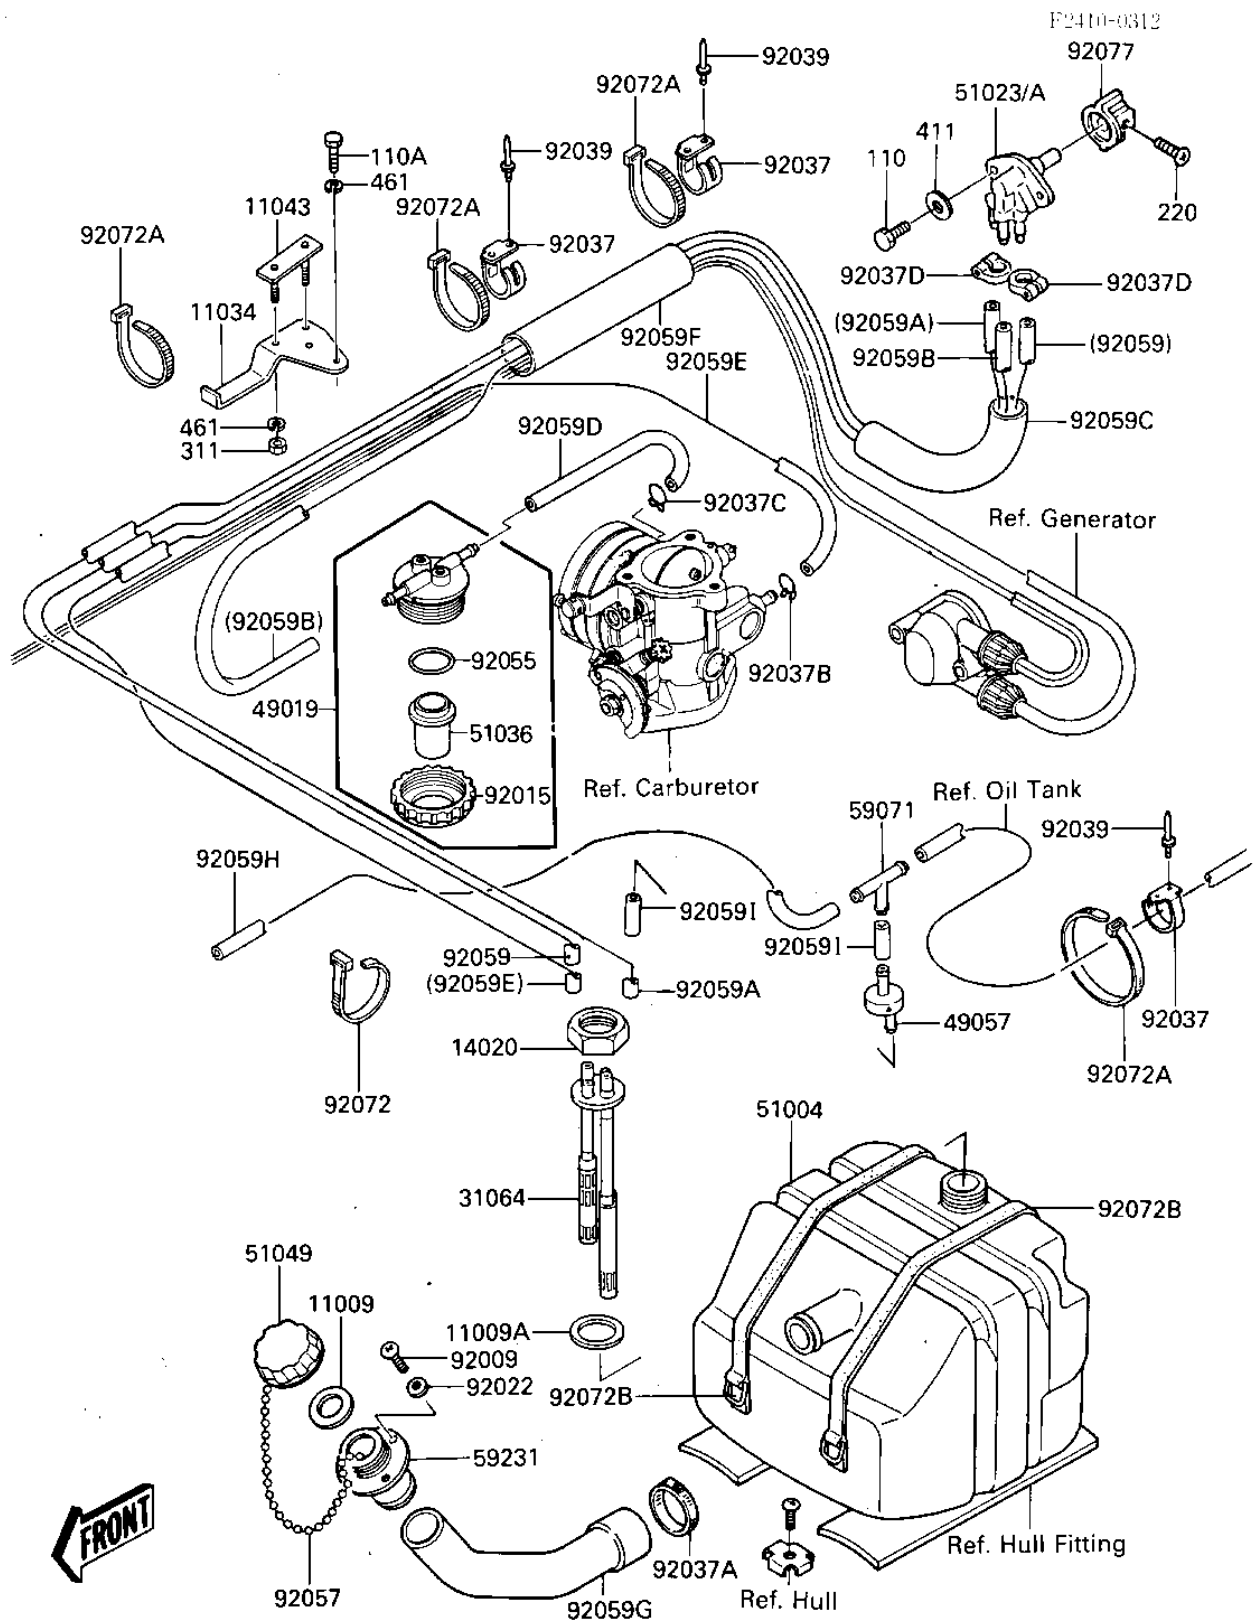

1986 JS300 PARTS DIAGRAM

FUEL TANK

1986 JS300 PARTS LIST

FUEL TANK

ITEM NAME	PART NUMBER	QUANTITY
GASKET,FUEL TANK CAP (Ref # 11009)	11009-3020	1
GASKET (Ref # 11009A)	92065-504	1
BRACKET,FUEL FILTER (Ref # 11034)	11047-3743	1
BRACKET (Ref # 11043)	11034-3701	1
RETAINER (Ref # 14020)	23072-501	1
PIPE-COMP,FUEL (Ref # 31064)	31064-3703	1
FILTER-FUEL (Ref # 49019)	49019-3704	1
VALVE,RELIEF (Ref # 49057)	49057-3001	1
TANK-FUEL (Ref # 51004)	51004-3702	1
TAP-ASSY,FUEL (Ref # 51023A)	51023-3705	1
CUP,FUEL FILTER (Ref # 51036)	51036-3701	1
CAP,FUEL TANK (Ref # 51049)	51049-3001	1
JOINT (Ref # 59071)	59071-3705	1
FILLER,FUEL TANK (Ref # 59231)	59231-3001	1
SCREW 0.16X0.5 (Ref # 92009)	92011-562	1
NUT-RING,60MM (Ref # 92015)	92015-3013	1
WASHER (Ref # 92022)	92022-563	1
CLAMP,TUBE (Ref # 92037)	92037-3005	1
HOSE CLAMP (Ref # 92037A)	92037-3009	1
CLAMP,SPARK PLUG CAP (Ref # 92037B)	92037-1173	2
CLAMP (Ref # 92037D)	92037-551	1
RIVET (Ref # 92039)	92039-3702	1
"0" RING,FILTER BASE (Ref # 92055)	92055-3006	1
CHAIN,COVER (Ref # 92057)	92057-3704	1
TUBE,6X1300 (Ref # 92059)	92059-552	1
TUBE,6X1300,RESERVE (Ref # 92059A)	92059-553	1
TUBE,6X10X960 (Ref # 92059B)	92059-3007	1
TUBE,GUARD (Ref # 92059C)	92059-3008	1
TUBE,6X10X200 (Ref # 92059D)	92059-3011	1

1986 JS300 PARTS LIST

FUEL TANK

ITEM NAME	PART NUMBER	QUANTITY
TUBE,6X10X760 (Ref # 92059E)	92059-3012	1
TUBE,VINYL,22X350 (Ref # 92059F)	92059-3018	1
HOSE,FUEL INLET,307.5 (Ref # 92059G)	92059-3020	1
TUBE,FUEL,6X10X940 (Ref # 92059H)	92059-3025	1
TUBE,FUEL,5.8X12.2X55 (Ref # 92059I)	92059-3026	1
BAND,SHORT (Ref # 92072)	92072-030	1
BAND,MIDDLE (Ref # 92072A)	92072-031	1
BAND,FUEL TANK (Ref # 92072B)	92072-521	1
KNOB,COCK (Ref # 92077)	92077-503	1
BOLT,5X12 (Ref # 110)	110R0512	1
BOLT 6X12 (Ref # 110A)	110R0612	1
SCREW-PAN-CROS (Ref # 220)	220R0408	1
NUT,6M/M (Ref # 311)	311R0600	1
WASHER (Ref # 411)	411S0500	1
WASHER-SPRING,6MM (Ref # 461)	461S0600	1