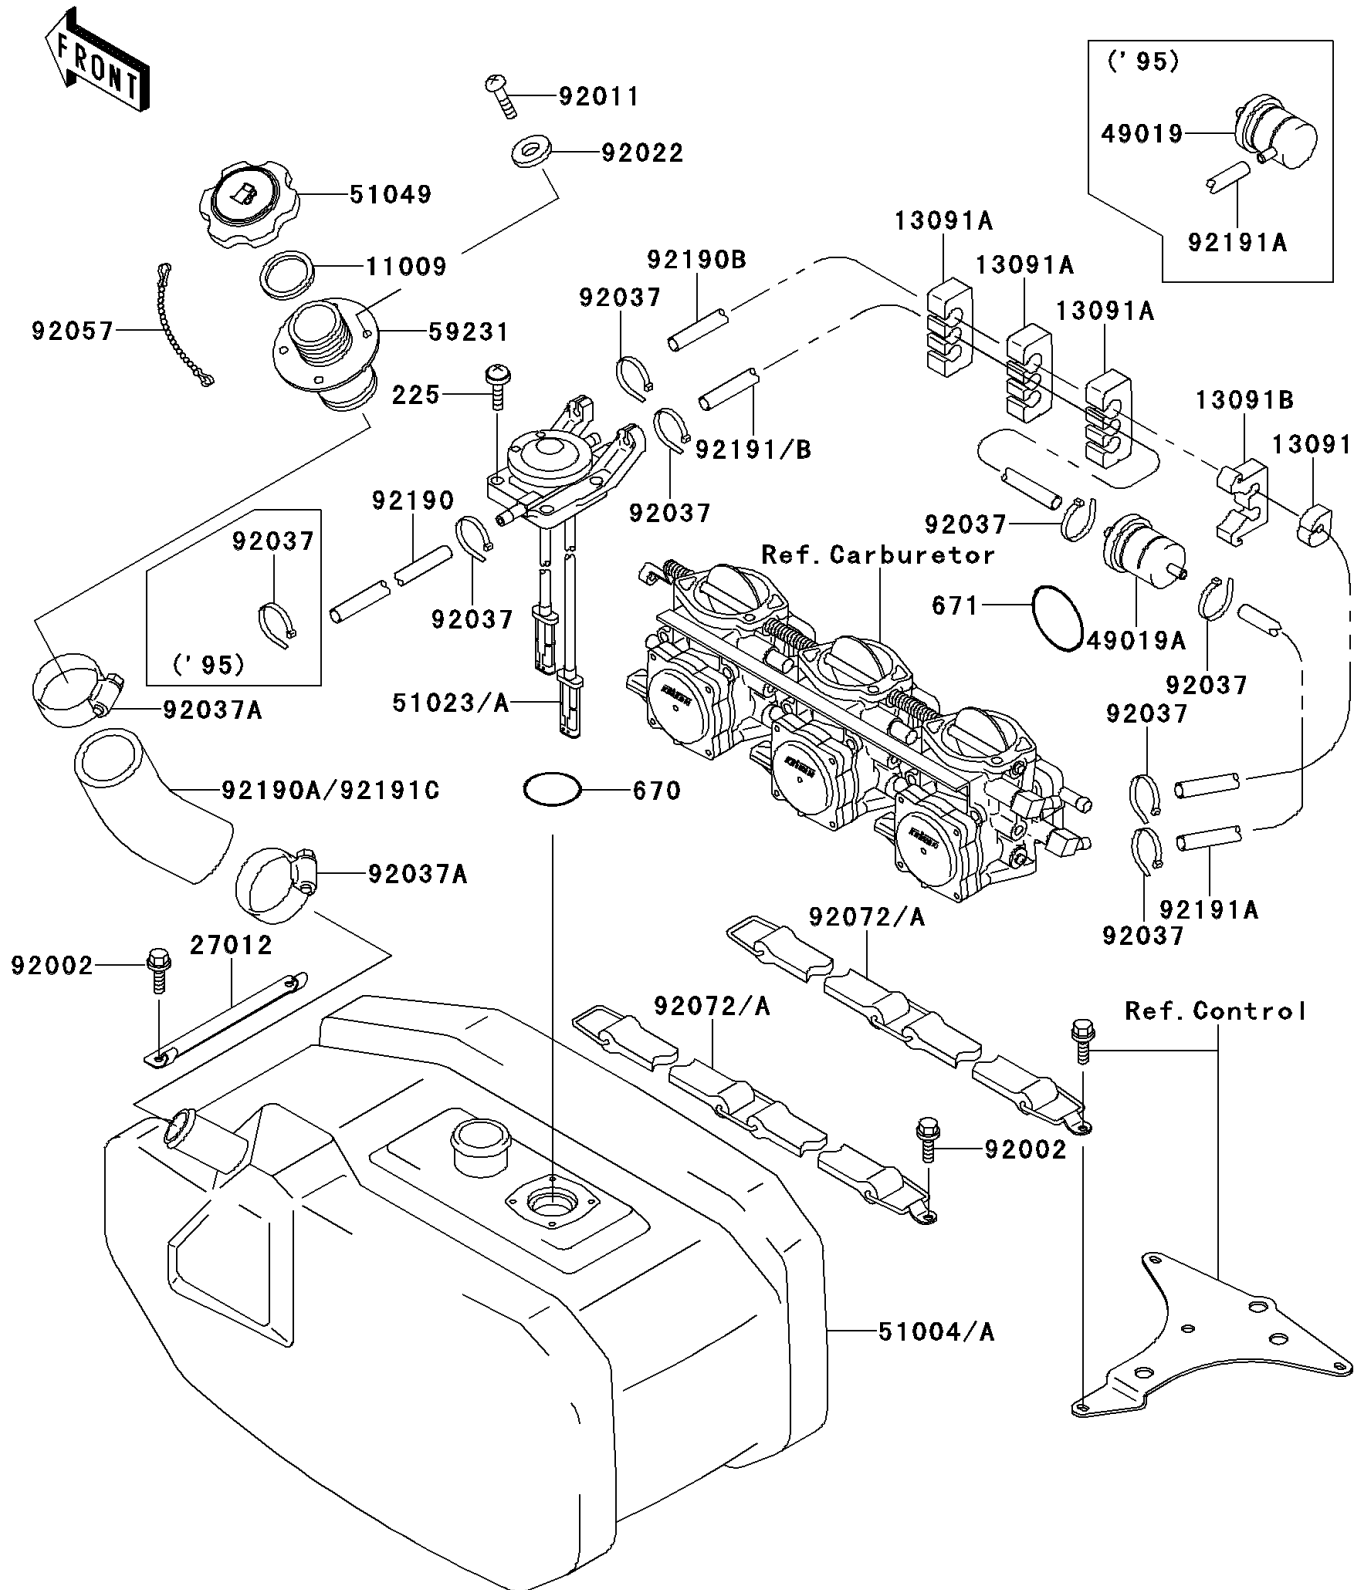

1996 900 ZXi PARTS DIAGRAM

Fuel Tank

F3173

1996 900 ZXi PARTS LIST

Fuel Tank

ITEM NAME	PART NUMBER	QUANTITY
SCREW-PAN-WSP-CROS,5X20 (Ref # 225)	225R0520	1
O RING,36MM (Ref # 670)	670B3036	1
O RING,65MM (Ref # 671)	671B2565	1
GASKET,TANK CAP (Ref # 11009)	11009-3020	1
HOLDER (Ref # 13091)	13091-3712	1
HOLDER,TUBE (Ref # 13091A)	13091-3758	1
HOLDER,FILTER (Ref # 13091B)	13091-3795	1
HOOK,BOW EYE (Ref # 27012)	27012-3766	1
FILTER-FUEL (Ref # 49019A)	49019-3712	1
TANK-FUEL (Ref # 51004)	51004-3720	1
TAP-ASSY,FUEL (Ref # 51023)	51023-3722	1
CAP-TANK,FUEL (Ref # 51049)	51049-3719	1
FILLER,FUEL TANK (Ref # 59231)	59231-3001	1
BOLT,6X16 (Ref # 92002)	92002-3728	1
SCREW (Ref # 92011)	92011-562	1
WASHER (Ref # 92022)	92022-563	1
CLAMP (Ref # 92037)	92037-1173	1
CLAMP (Ref # 92037A)	92037-3009	1
CHAIN,COVER,L=100 (Ref # 92057)	92057-3704	1
BAND,FUEL TANK (Ref # 92072)	92072-3782	1
TUBE,5.8X10.8X860 (Ref # 92190)	92190-3853	1
TUBE,FUEL TANK-FILLER (Ref # 92190A)	92190-3972	1
TUBE,"RETURN" (Ref # 92190B)	92190-3988	1
TUBE,"ON",5.8X10.8X270 (Ref # 92191)	92191-3708	1
TUBE,"ON",5.8X10.8X940 (Ref # 92191A)	92191-3715	1