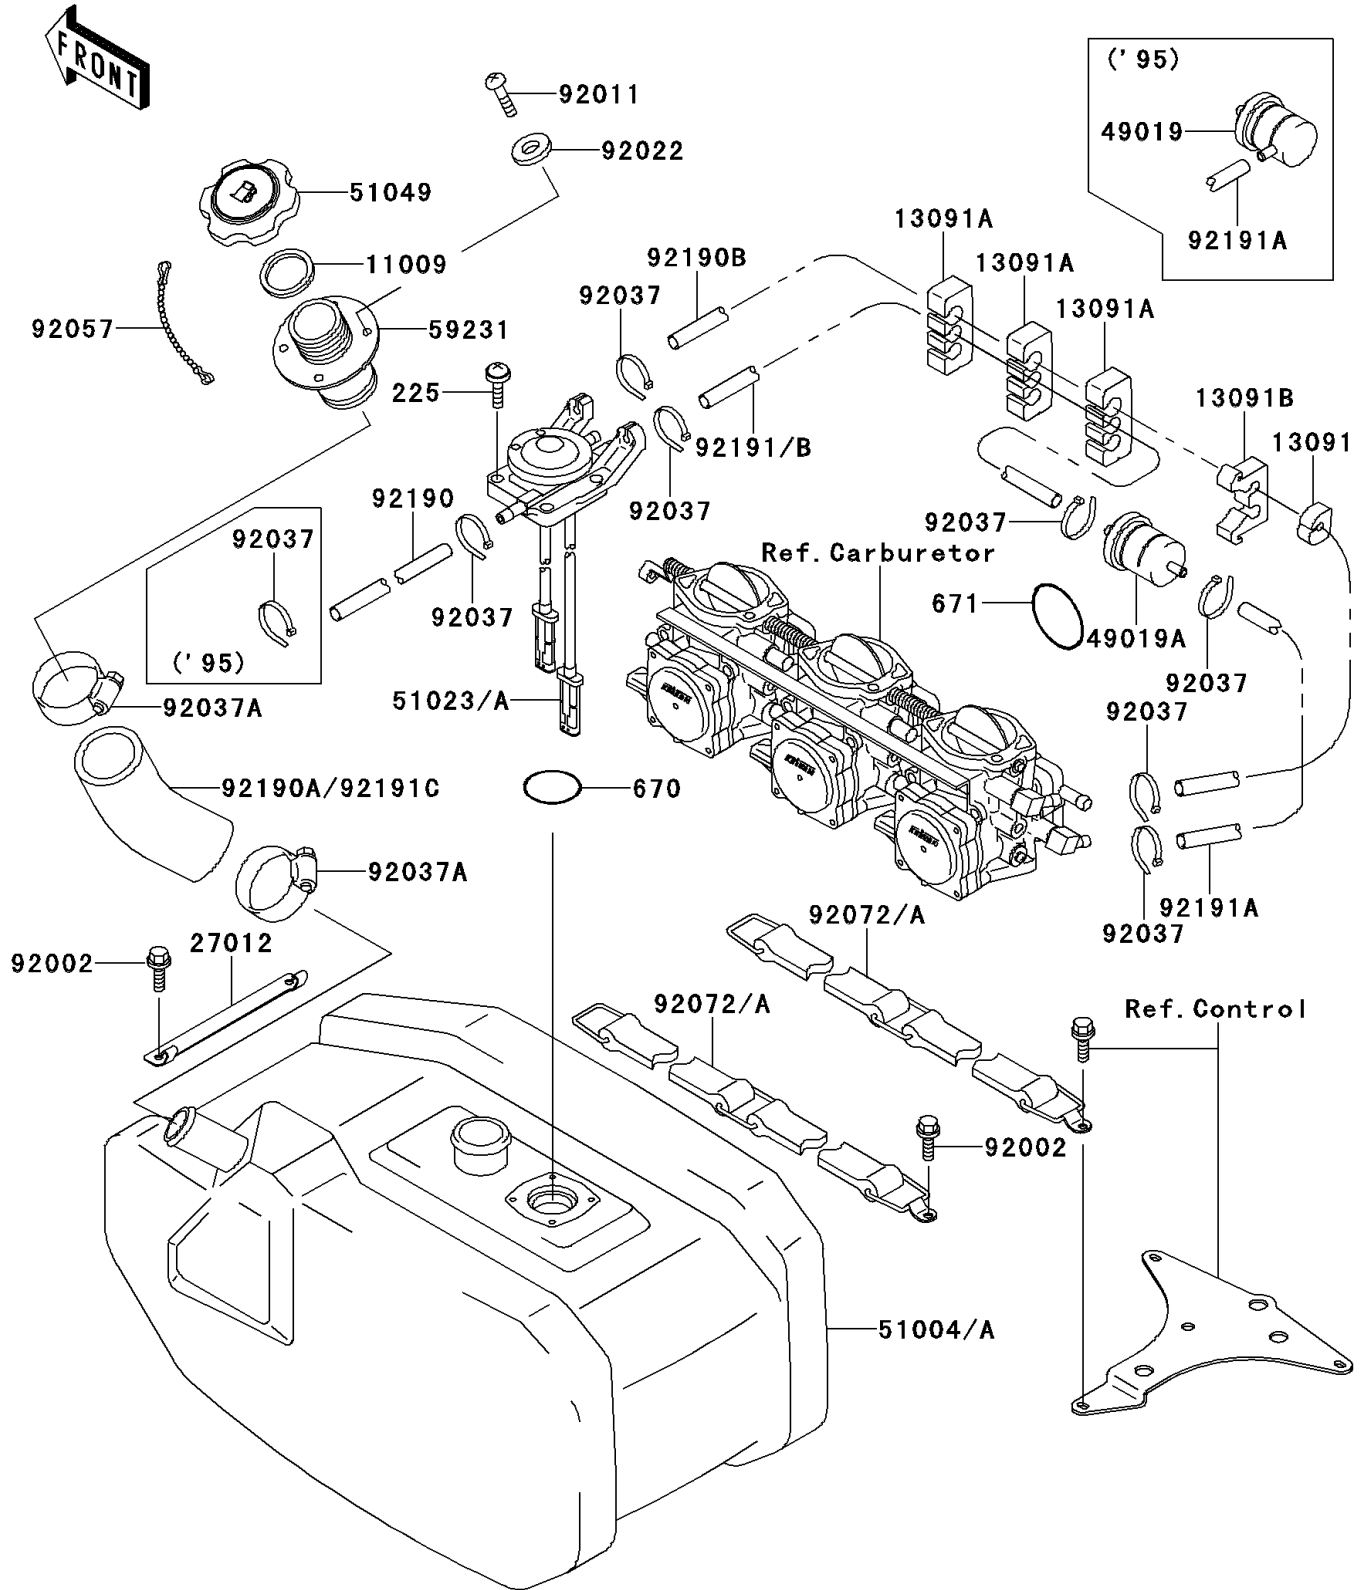

1995 900 ZXi PARTS DIAGRAM

Fuel Tank

F3173

1995 900 ZXi PARTS LIST

Fuel Tank

ITEM NAME	PART NUMBER	QUANTITY
SCREW-PAN-WSP-CROS,5X20 (Ref # 225)	225R0520	1
O RING,36MM (Ref # 670)	670B3036	1
O RING,65MM (Ref # 671)	671B2565	1
GASKET,TANK CAP (Ref # 11009)	11009-3020	1
HOLDER,TUBE (Ref # 13091A)	13091-3758	1
HOLDER,FILTER (Ref # 13091B)	13091-3795	1
HOOK,BOW EYE (Ref # 27012)	27012-3766	1
FILTER-FUEL (Ref # 49019)	49019-3711	1
TANK-FUEL (Ref # 51004)	51004-3720	1
TAP-ASSY,FUEL (Ref # 51023)	51023-3722	1
CAP-TANK,FUEL (Ref # 51049)	51049-3719	1
FILLER,FUEL TANK (Ref # 59231)	59231-3001	1
BOLT,6X16 (Ref # 92002)	92002-3728	1
SCREW (Ref # 92011)	92011-562	1
WASHER (Ref # 92022)	92022-563	1
CLAMP (Ref # 92037)	92037-1173	1
CLAMP (Ref # 92037A)	92037-3009	1
CHAIN,COVER,L=100 (Ref # 92057)	92057-3704	1
BAND,FUEL TANK (Ref # 92072)	92072-3782	1
TUBE,5.8X10.8X860 (Ref # 92190)	92190-3853	1
TUBE,FUEL TANK-FILLER (Ref # 92190A)	92190-3972	1
TUBE,"RETURN" (Ref # 92190B)	92190-3988	1
TUBE,"ON",5.8X10.8X940 (Ref # 92191A)	92191-3715	1
TUBE,"ON",5.8X10.8X160 (Ref # 92191B)	92191-3734	1