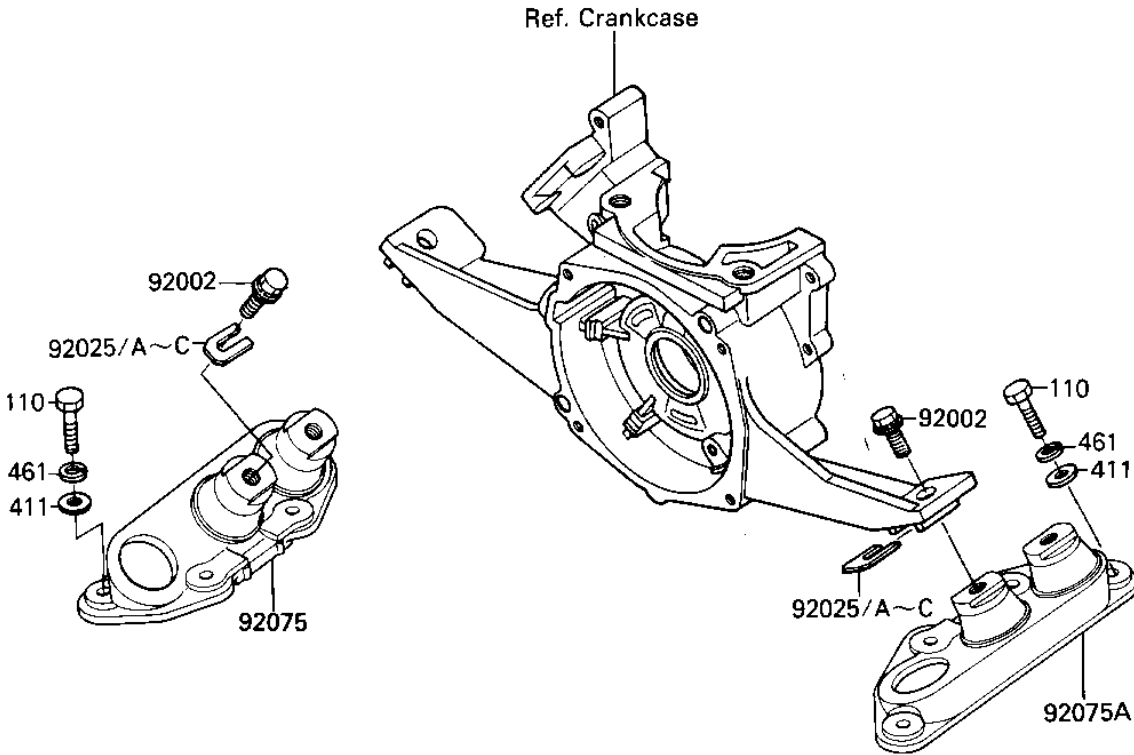

1986 JS300 PARTS DIAGRAM

ENGINE MOUNT

F3144-0001

1986 JS300 PARTS LIST

ENGINE MOUNT

ITEM NAME	PART NUMBER	QUANTITY
BOLT,10X25 (Ref # 92002)	92002-3770	1
SHIM,T=0.3MM (Ref # 92025)	92025-3705	1
SHIM,T=0.5MM (Ref # 92025A)	92025-3706	1
SHIM,T=1.0MM (Ref # 92025B)	92025-3707	1
SHIM,T=1.5MM (Ref # 92025C)	92025-3708	1
DAMPER,ENG MOUNT RH (Ref # 92075)	92075-3711	1
DAMPER,ENG MOUNT LH (Ref # 92075A)	92075-3712	1
BOLT-WSP-SMALL,8X20 (Ref # 155)	155R0820	1