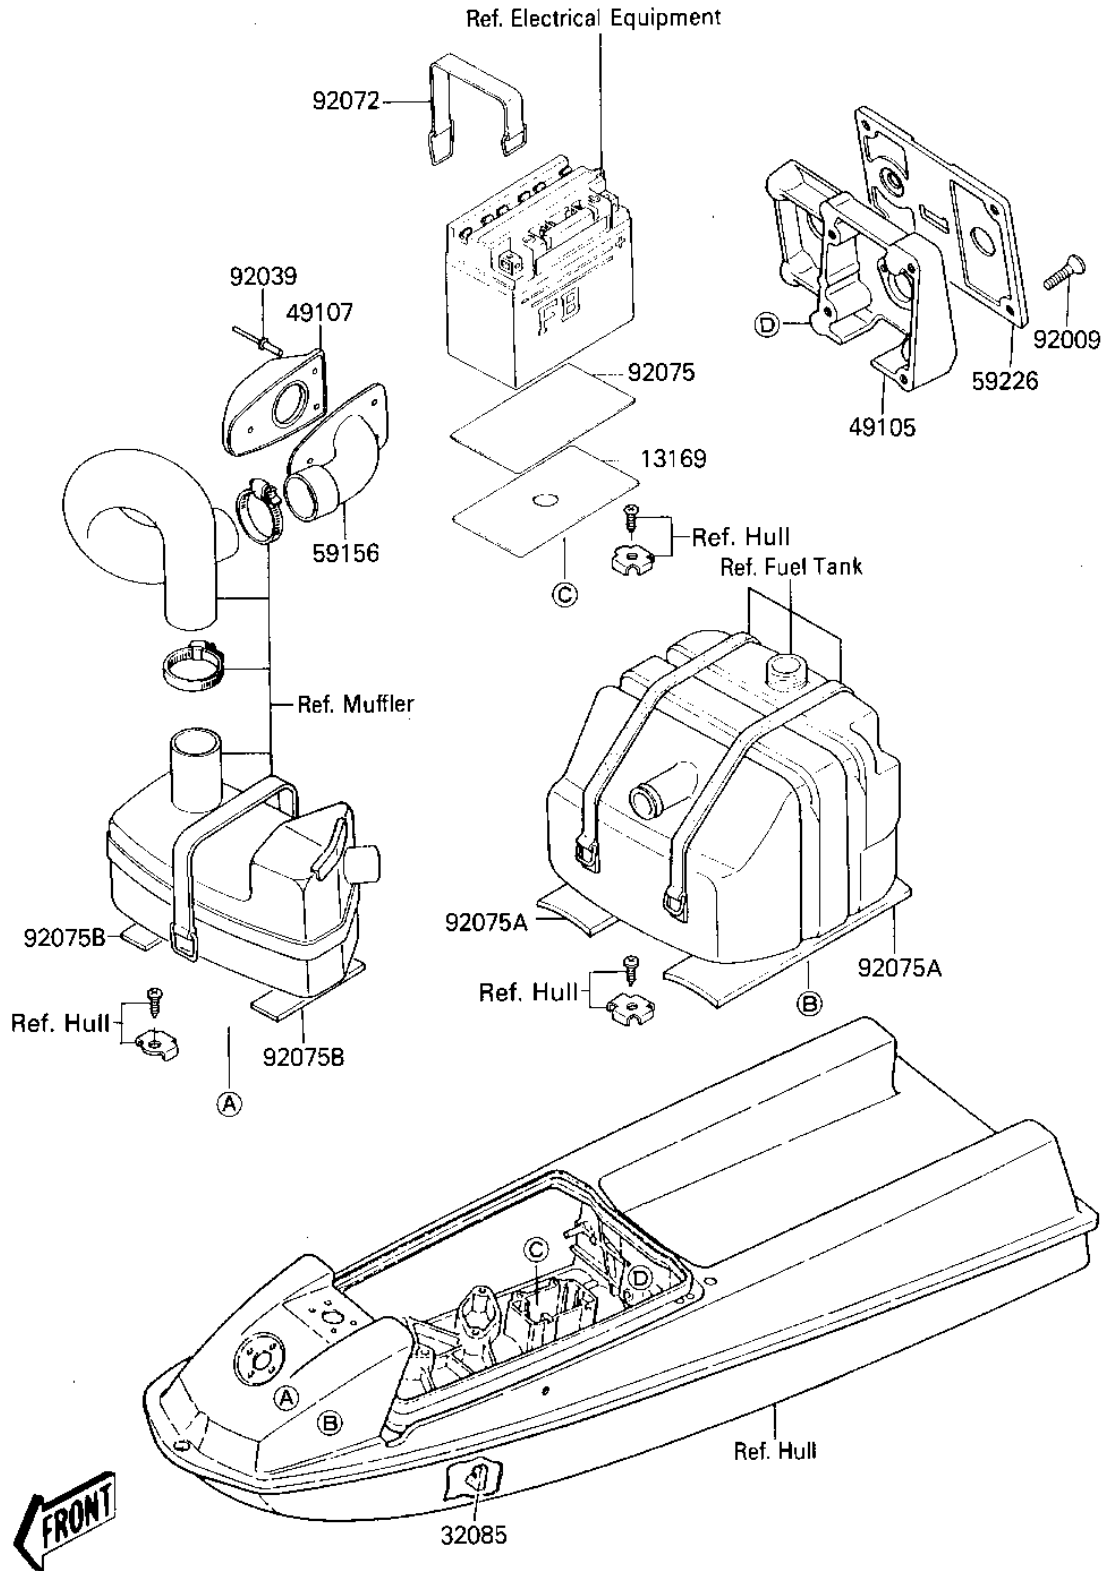

1986 JS300 PARTS DIAGRAM

HULL FITTING

F3143-0001

1986 JS300 PARTS LIST

HULL FITTING

ITEM NAME	PART NUMBER	QUANTITY
PLATE-BATTERY (Ref # 13169)	13169-3014	1
DETENT,STEERING CABLE (Ref # 32085)	59346-504	1
BRACKET-TAP (Ref # 49105)	49105-3703	1
COVER-EXHAUST PIPE (Ref # 49107)	49107-3701	1
PIPE-TAIL (Ref # 59156)	59156-3702	1
PANEL-CONTROL (Ref # 59226)	59226-3702	1
SCREW,CNTSNK HEAD8X22 (Ref # 92009)	92009-3004	1
RIVET (Ref # 92039)	92039-3002	1
BAND,BATTERY (Ref # 92072)	92072-3749	1
CUSHION,BATTERY (Ref # 92075)	92075-509	1
DAMPER,6.0TX90X300 (Ref # 92075A)	92075-521	1
DAMPER,3.0TX90X200 (Ref # 92075B)	92075-522	1