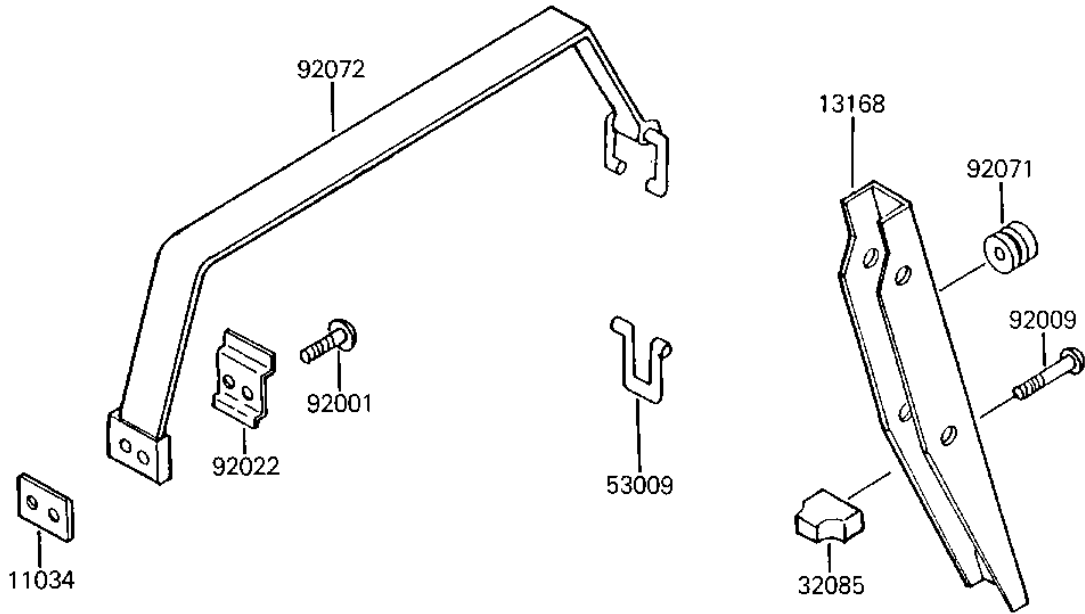

1987 JS300 PARTS DIAGRAM

ENGINE HOOD

F3142-0001

1987 JS300 PARTS LIST

ENGINE HOOD

ITEM NAME	PART NUMBER	QUANTITY
PLATE-ENG. CVR. STRAP (Ref # 11034)	59086-501	1
LEVER (Ref # 13168)	13168-3701	1
DETENT-HOOD LEVER (Ref # 32085)	59346-503	1
HINGE-HOOD LEVER (Ref # 53009)	53009-503	1
HOOD-COMP-ENGINE,JET (Ref # 59456)	59456-3719-8C	1
BOLT,6X30 (Ref # 92001)	92001-3022	2
SCREW 0.16X0.5 (Ref # 92009)	92011-562	1
WASHER,BAND (Ref # 92022)	92022-509	1
GROMMET (Ref # 92071)	92071-056	1
BAND,HOOD (Ref # 92072)	92072-3746	1