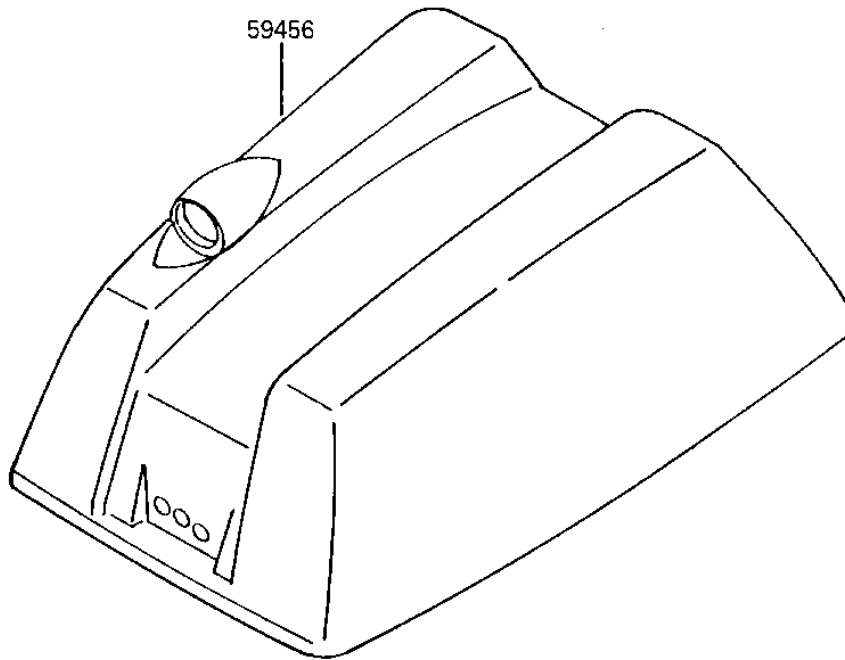

1987 JS300 PARTS DIAGRAM

ENGINE HOOD

F3142-0001

1987 JS300 PARTS LIST

ENGINE HOOD

ITEM NAME	PART NUMBER	QUANTITY
PLATE-ENG. CVR. STRAP (Ref # 11034)	59086-501	1
LEVER (Ref # 13168)	13168-3701	1
DETENT-HOOD LEVER (Ref # 32085)	59346-503	1
HINGE-HOOD LEVER (Ref # 53009)	53009-503	1
HOOD-COMP-ENGINE,JET (Ref # 59456)	59456-3719-8C	1
BOLT,6X30 (Ref # 92001)	92001-3022	2
SCREW 0.16X0.5 (Ref # 92009)	92011-562	1
WASHER,BAND (Ref # 92022)	92022-509	1
GROMMET (Ref # 92071)	92071-056	1
BAND,HOOD (Ref # 92072)	92072-3746	1