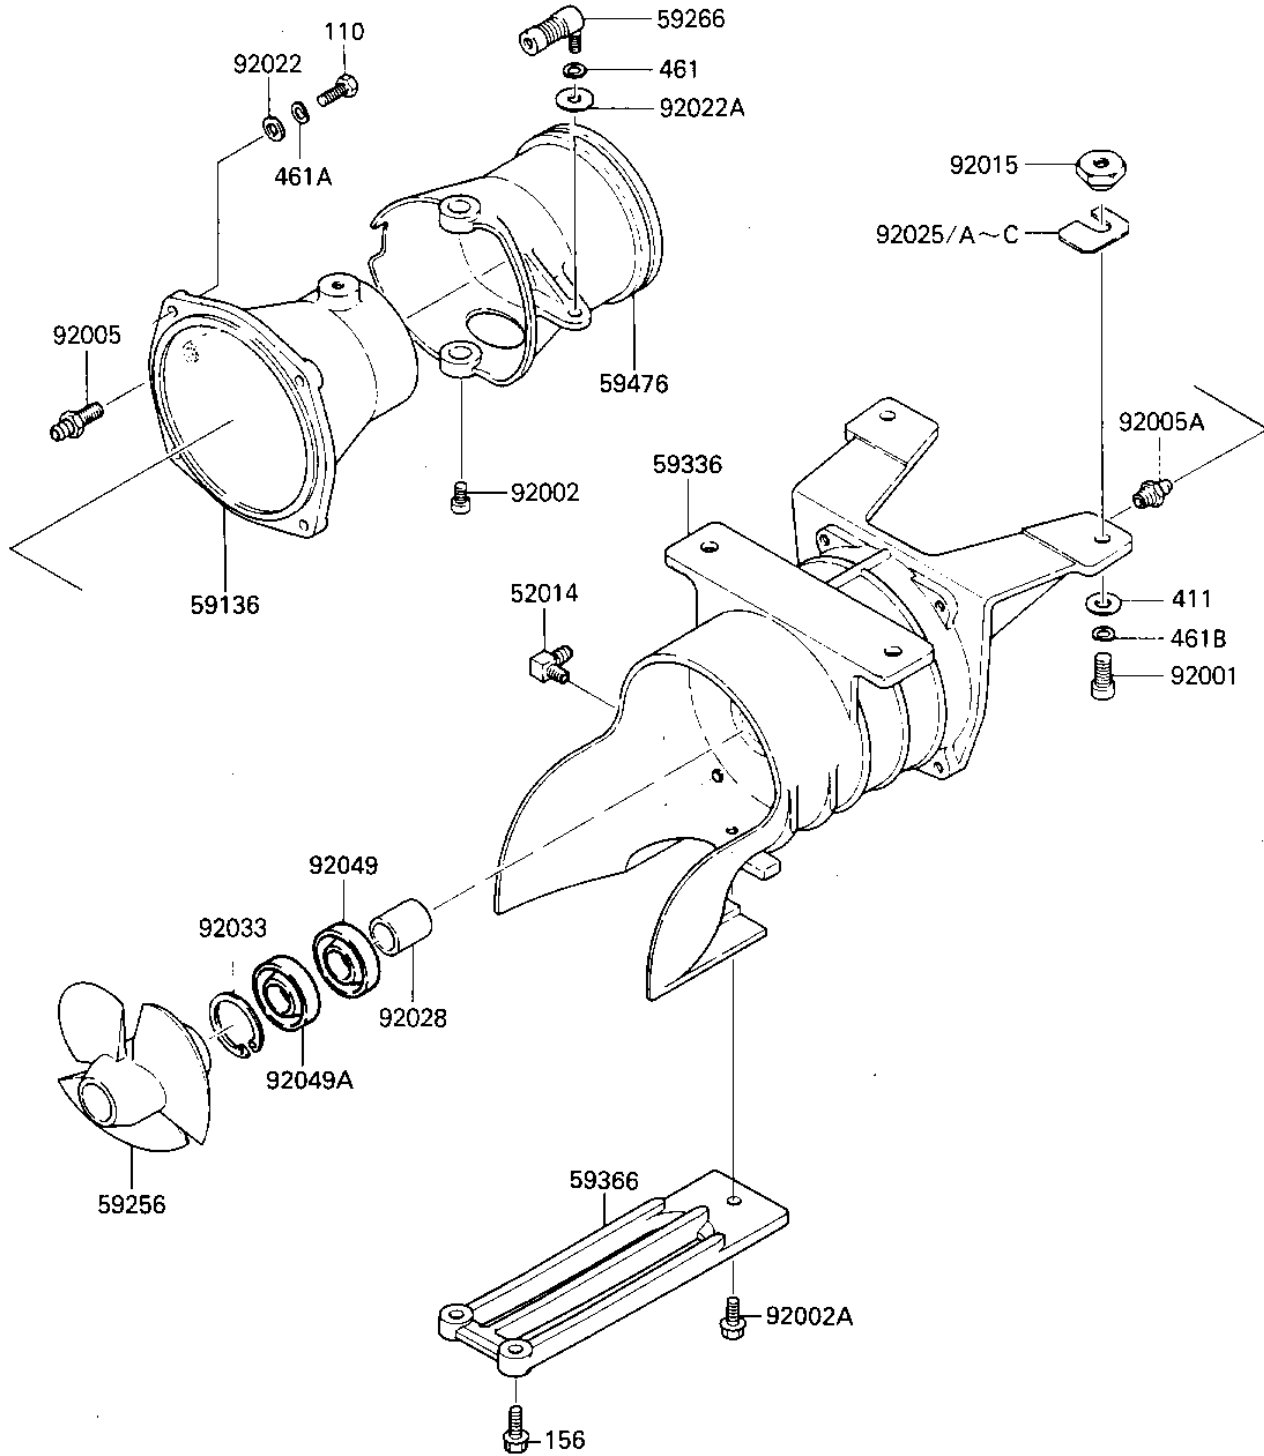

1987 JS300 PARTS DIAGRAM

JET PUMP

E3191-0001

1987 JS300 PARTS LIST

JET PUMP

ITEM NAME	PART NUMBER	QUANTITY
ELBOW-WATER HOSE (Ref # 52014)	52014-3002	1
NOZZLE,PUMP (Ref # 59136)	59136-3001	1
IMPELLER (Ref # 59256)	59256-504	1
JOINT-BALL (Ref # 59266)	59266-3707	1
CASE-PUMP (Ref # 59336)	59336-3701	1
GRATE (Ref # 59366)	59366-3001	1
NOZZLE-STRG (Ref # 59476)	59476-3702	1
BOLT-SOCKET (Ref # 92001)	120R1025	4
BOLT,SOCKET,6X11 (Ref # 92002)	92001-3701	2
BOLT,6X16 (Ref # 92002A)	92002-3728	1
JOINT,HOSE (Ref # 92005)	92005-3001	1
NIPPLE,GREASE (Ref # 92005A)	92005-501	1
NUT,10M/M (Ref # 92015)	92015-3005	4
WASHER (Ref # 92022)	92022-562	4
WASHER (Ref # 92022A)	92022-567	1
SHIM,T=0.3 (Ref # 92025)	92025-3701	AR
SHIM.T=0.5 (Ref # 92025A)	92025-3702	AR
SHIM,T=1.0 (Ref # 92025B)	92025-3703	AR
SHIM,T=1.5MM (Ref # 92025C)	92025-3704	AR
BUSH (Ref # 92028)	92028-503	1
RING,SNAP (Ref # 92033)	92036-502	1
SEAL,OIL SCY20368 (Ref # 92049)	92050-502	1
SEAL,OIL SC20367 (Ref # 92049A)	92050-503	1
BOLT,8X25 (Ref # 110)	110R0825	4
BOLT-WP,6X25 (Ref # 156)	156R0625	2
WASHER (Ref # 411)	411S1000	4
WASHER-SPRING,6MM (Ref # 461)	461S0600	1
WASHER SPRING 8MM (Ref # 461A)	461S0800	4
WASHER-SPRING,10MM (Ref # 461B)	461S1000	4