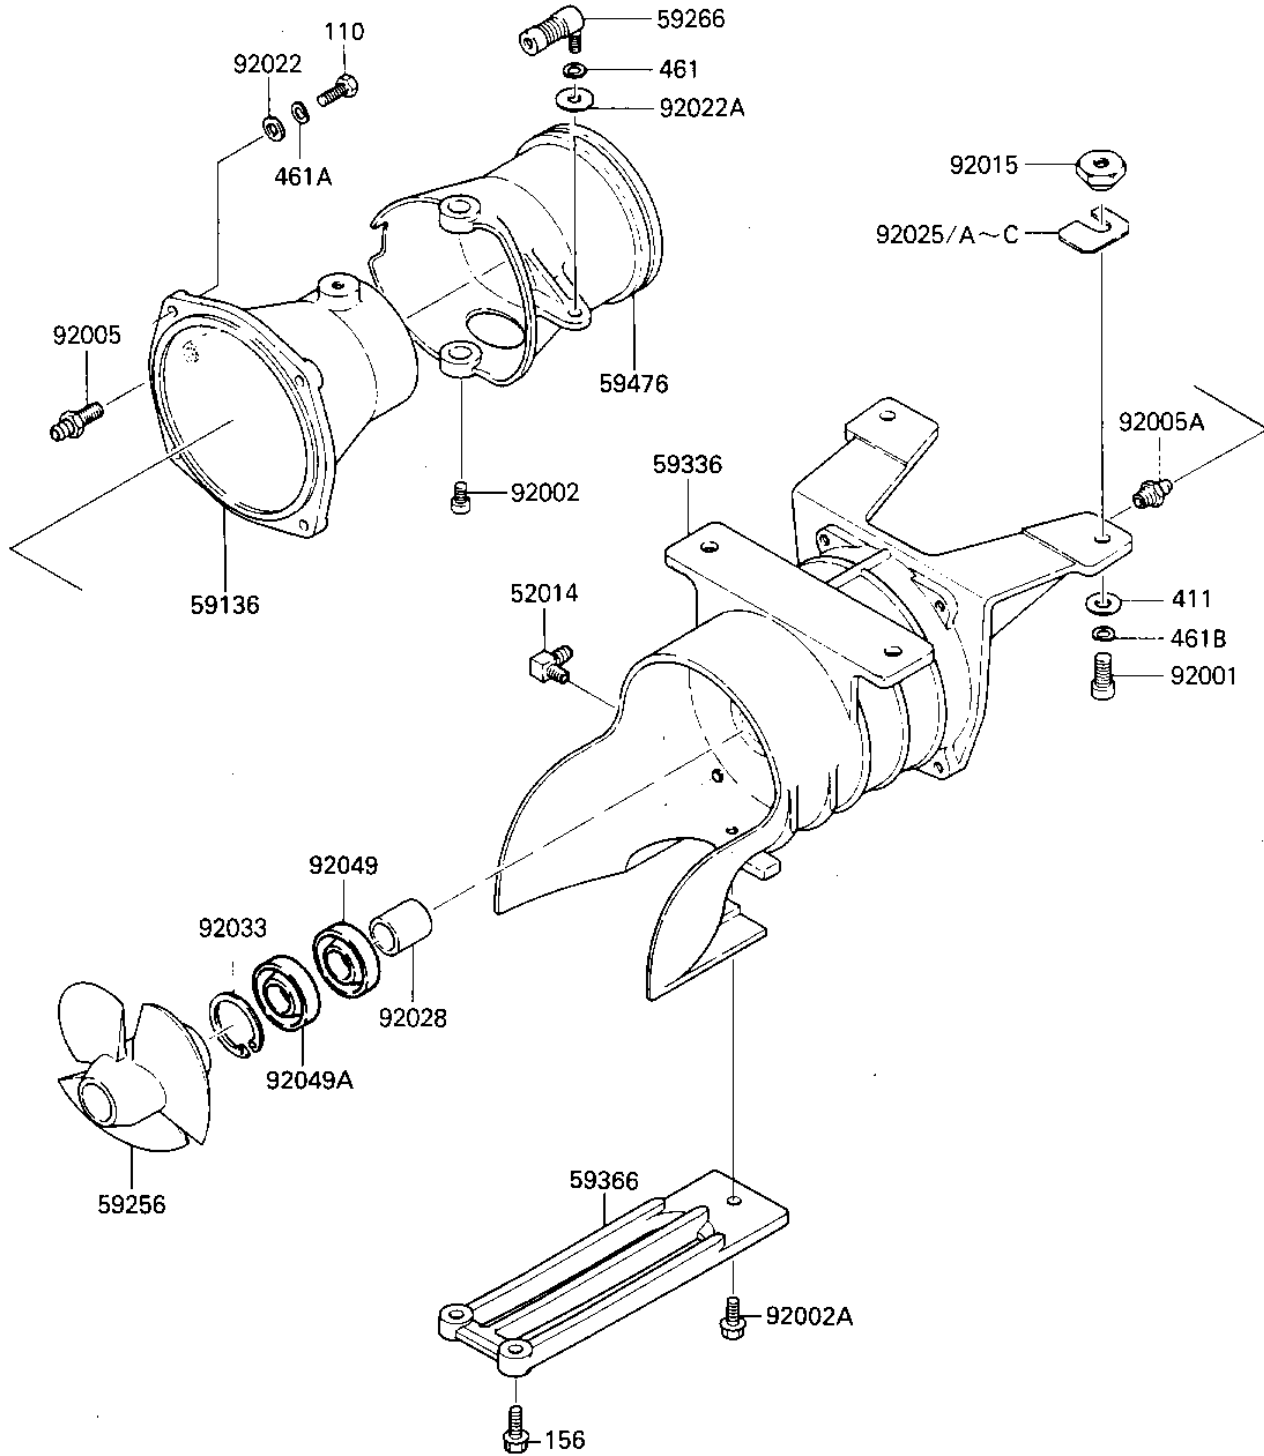

1986 JS300 PARTS DIAGRAM

JET PUMP

E3191-0001

1986 JS300 PARTS LIST

JET PUMP

ITEM NAME	PART NUMBER	QUANTITY
ELBOW-WATER HOSE (Ref # 52014)	52014-3002	1
NOZZLE,PUMP (Ref # 59136)	59136-3001	1
IMPELLER (Ref # 59256)	59256-504	1
JOINT-BALL (Ref # 59266)	59266-3707	1
CASE-PUMP (Ref # 59336)	59336-3701	1
GRATE (Ref # 59366)	59366-3001	1
NOZZLE-STRG (Ref # 59476)	59476-3702	1
BOLT-SOCKET (Ref # 92001)	120R1025	1
BOLT,SOCKET,6X11 (Ref # 92002)	92001-3701	1
BOLT,6X16 (Ref # 92002A)	92002-3728	1
JOINT,HOSE (Ref # 92005)	92005-3001	1
NIPPLE,GREASE (Ref # 92005A)	92005-501	1
NUT,10M/M (Ref # 92015)	92015-3005	1
WASHER (Ref # 92022)	92022-562	1
WASHER (Ref # 92022A)	92022-567	1
SHIM,T=0.3 (Ref # 92025)	92025-3701	1
SHIM.T=0.5 (Ref # 92025A)	92025-3702	1
SHIM,T=1.0 (Ref # 92025B)	92025-3703	1
SHIM,T=1.5MM (Ref # 92025C)	92025-3704	1
BUSH (Ref # 92028)	92028-503	1
RING,SNAP (Ref # 92033)	92036-502	1
SEAL,OIL SCY20368 (Ref # 92049)	92050-502	1
SEAL,OIL SC20367 (Ref # 92049A)	92050-503	1
BOLT,8X25 (Ref # 110)	110R0825	1
BOLT-WP,6X25 (Ref # 156)	156R0625	1
WASHER (Ref # 411)	411S1000	1
WASHER-SPRING,6MM (Ref # 461)	461S0600	1
WASHER SPRING 8MM (Ref # 461A)	461S0800	1
WASHER-SPRING,10MM (Ref # 461B)	461S1000	1