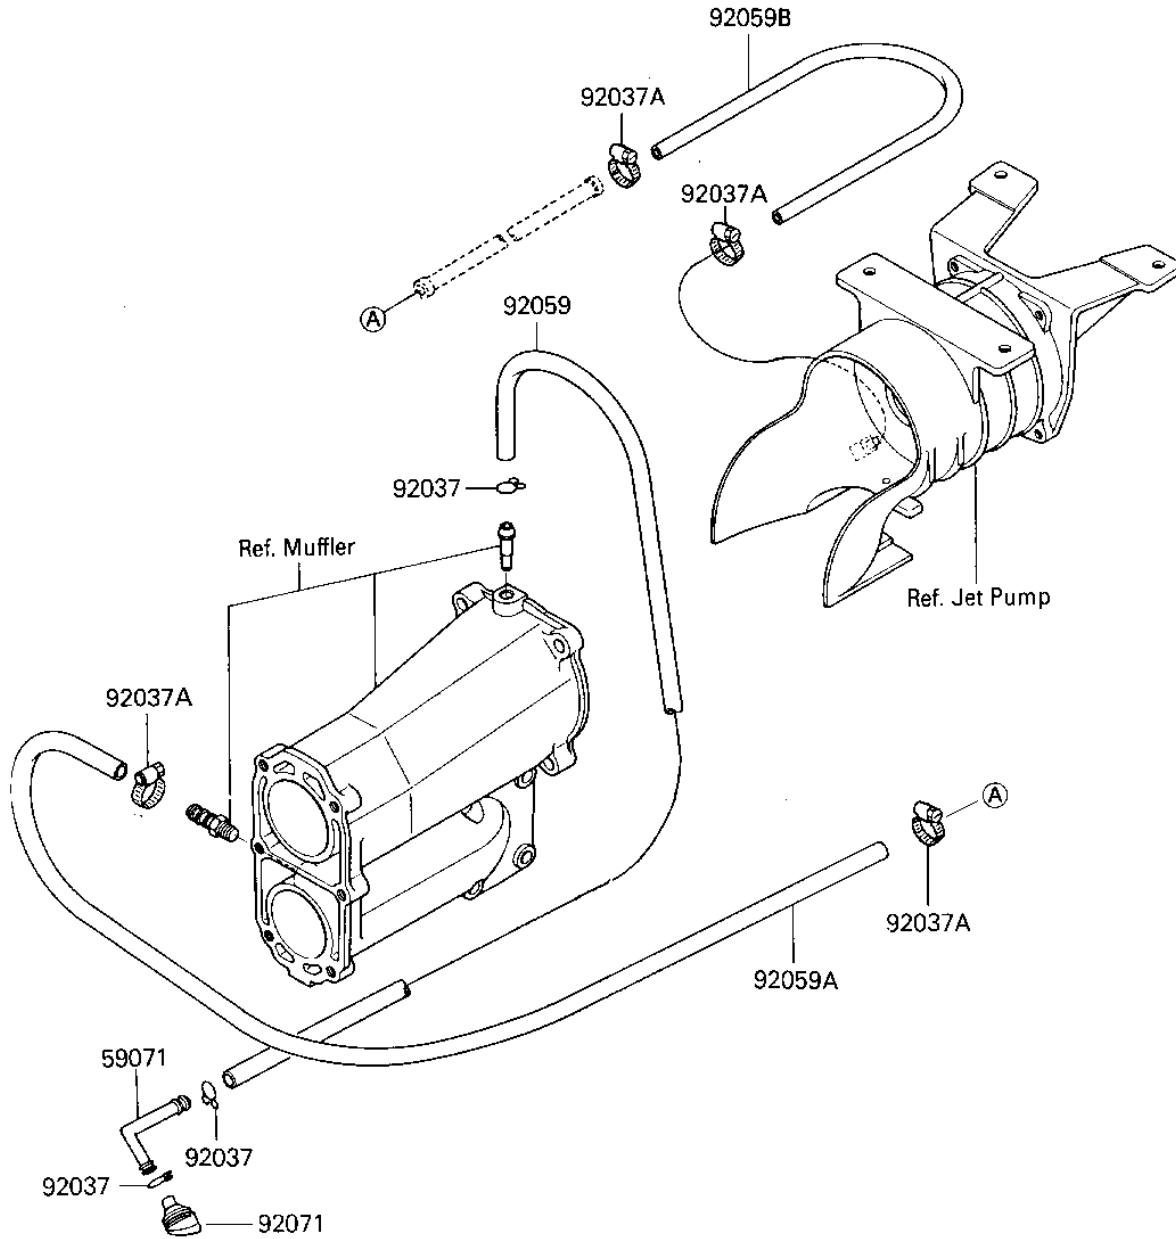

## 1986 JS300 PARTS DIAGRAM

COOLING

E3035-0001

## 1986 JS300 PARTS LIST

### COOLING

ITEM NAME	PART NUMBER	QUANTITY
JOINT (Ref # 59071)	59071-3706	1
CLAMP, SPARK PLUG CAP (Ref # 92037)	92037-1173	1
CLAMP, HOSE (Ref # 92037A)	92037-504	1
TUBE, COOLING, 6X300 (Ref # 92059)	92059-3723	1
TUBE (Ref # 92059A)	92059-3763	1
HOSE, WATER (1) (Ref # 92059B)	92059-503	1
GROMMET (Ref # 92071)	92071-3732	1