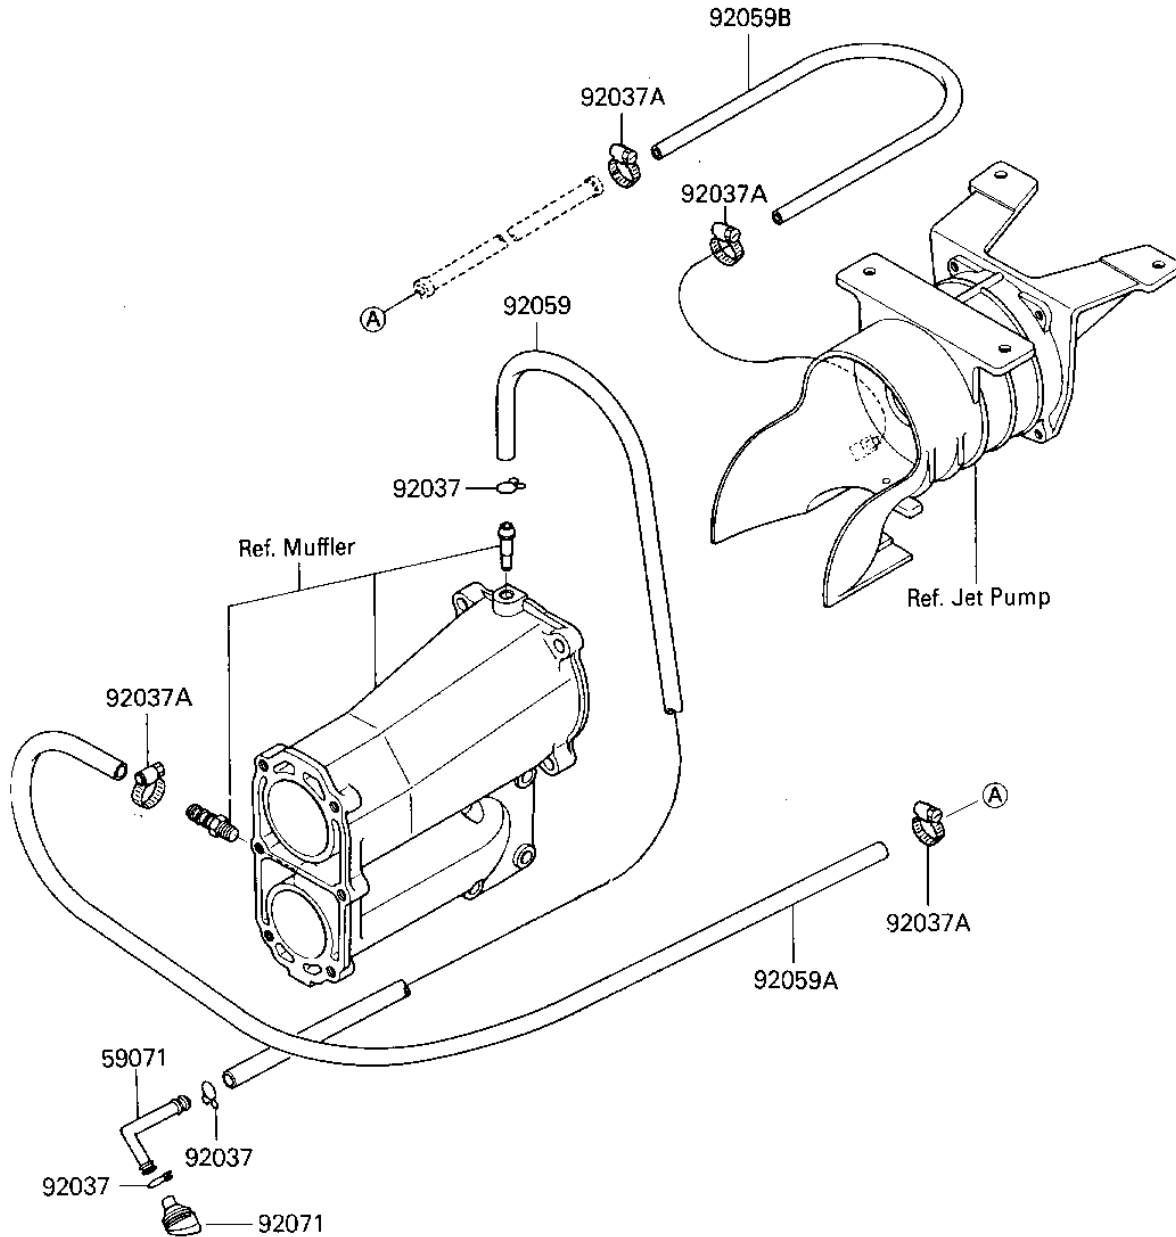

1986 JS300 PARTS DIAGRAM

COOLING

E3035-0001

1986 JS300 PARTS LIST

COOLING

ITEM NAME	PART NUMBER	QUANTITY
JOINT (Ref # 59071)	59071-3706	1
CLAMP,SPARK PLUG CAP (Ref # 92037)	92037-1173	3
CLAMP,HOSE (Ref # 92037A)	92037-504	4
TUBE,COOLING,6X300 (Ref # 92059)	92059-3723	1
TUBE (Ref # 92059A)	92059-3763	1
HOSE,WATER (1) (Ref # 92059B)	92059-503	1
GROMMET (Ref # 92071)	92071-3732	1