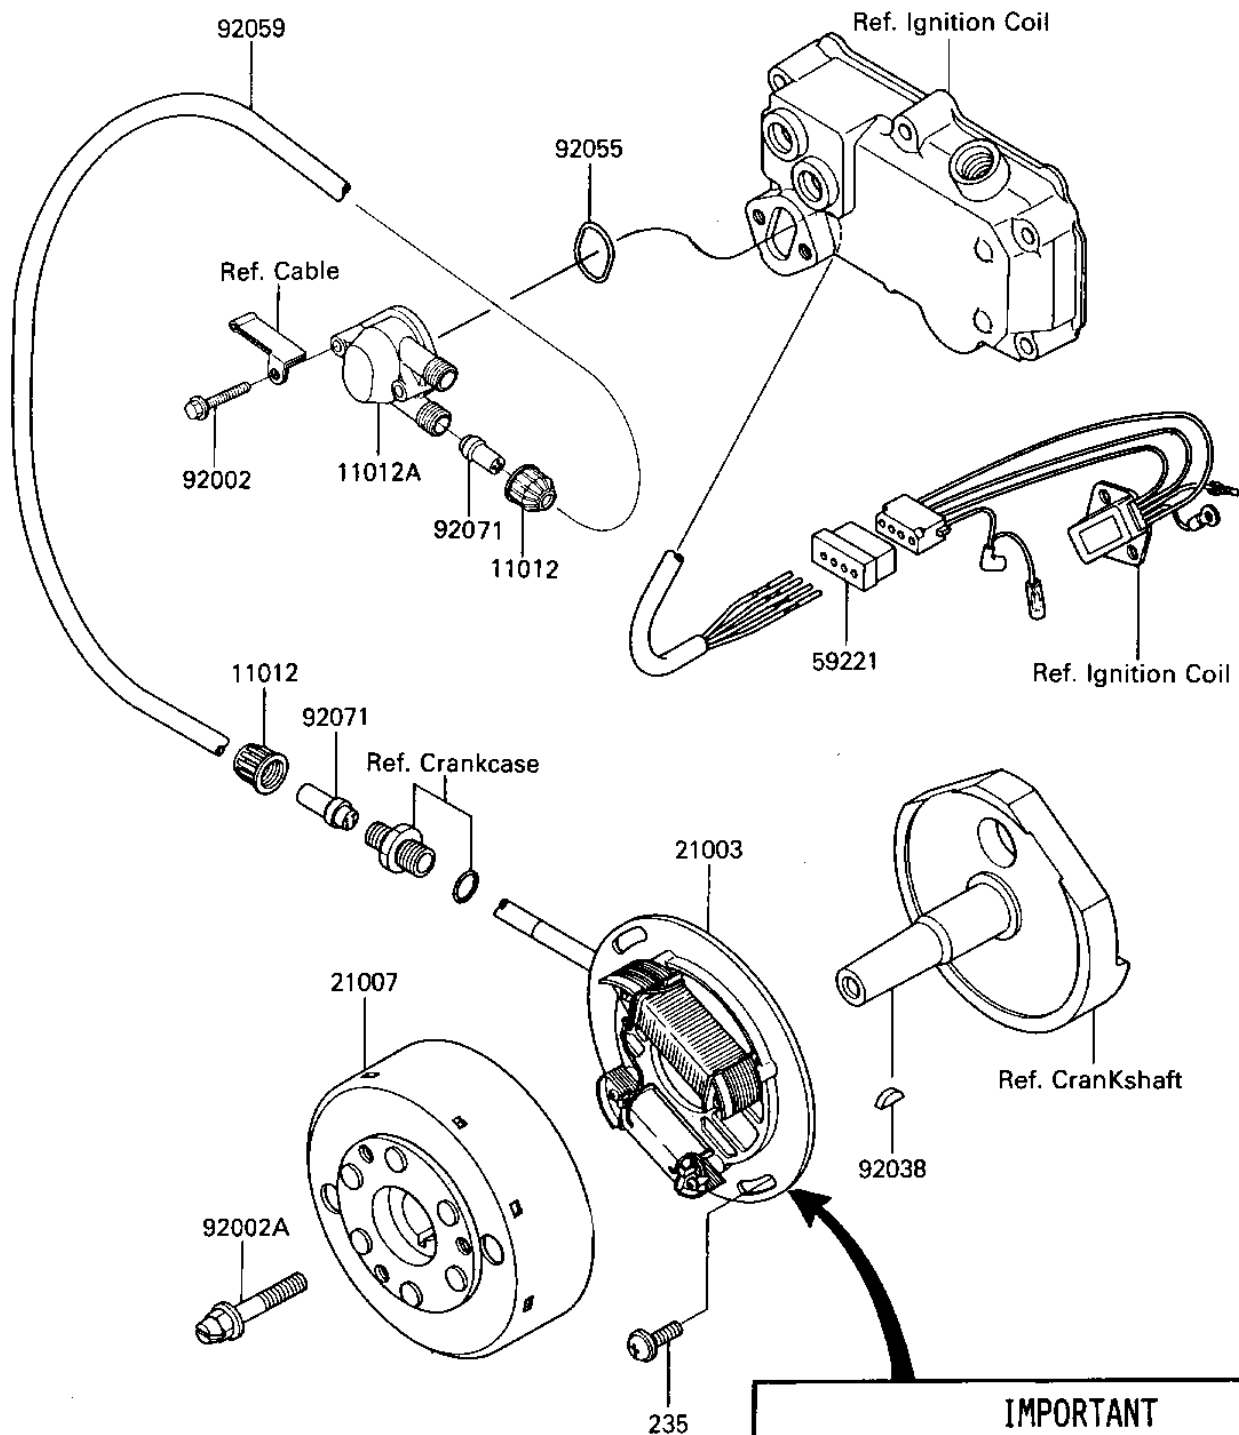

1986 JS300 PARTS DIAGRAM

GENERATOR

E1810-0143

IMPORTANT
FOR SPECIAL WARRANTY INFORMAT
SEE SERVICE BULLETIN, FDM, JS

1986 JS300 PARTS LIST

GENERATOR

ITEM NAME	PART NUMBER	QUANTITY
CAP (Ref # 11012)	11012-3005	1
CAP,ELECTRIC CASE (Ref # 11012A)	11012-3704	1
STATOR (Ref # 21003)	21003-3704	1
ROTOR (Ref # 21007)	21007-3703	1
CONNECTOR-CORD (Ref # 59221)	59221-3701	1
BOLT,6X35 (Ref # 92002)	92002-3715	1
BOLT (Ref # 92002A)	92150-3726	1
WOODRUFF KEY (Ref # 92038)	92038-001	1
RING-O (Ref # 92055)	92055-3706	1
TUBE,10X12X630 (Ref # 92059)	92059-3717	1
GROMMET (Ref # 92071)	92071-3711	1
SCREW-PAN-WP-CROS (Ref # 235)	235B0616	1