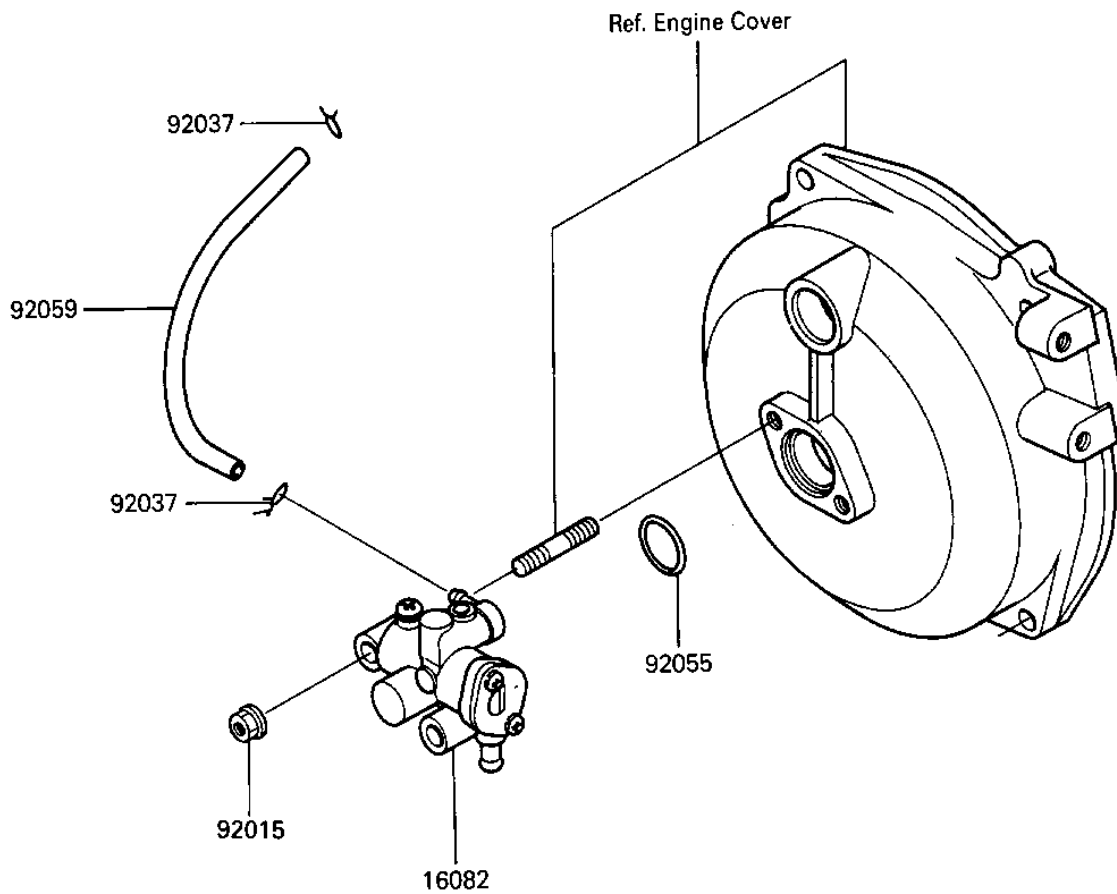

1987 JS300

PARTS DIAGRAM

OIL PUMP

E1710-0075

1987 JS300

PARTS LIST

OIL PUMP

ITEM NAME	PART NUMBER	QUANTITY
PUMP-ASSY,OIL (Ref # 16082)	16082-3709	1
NUT (Ref # 92015)	92015-3767	2
CLAMP (Ref # 92037)	92037-3722	2
"O" RING (Ref # 92055)	92055-055	1
TUBE,2X5.8X165 (Ref # 92059)	92059-3716	1