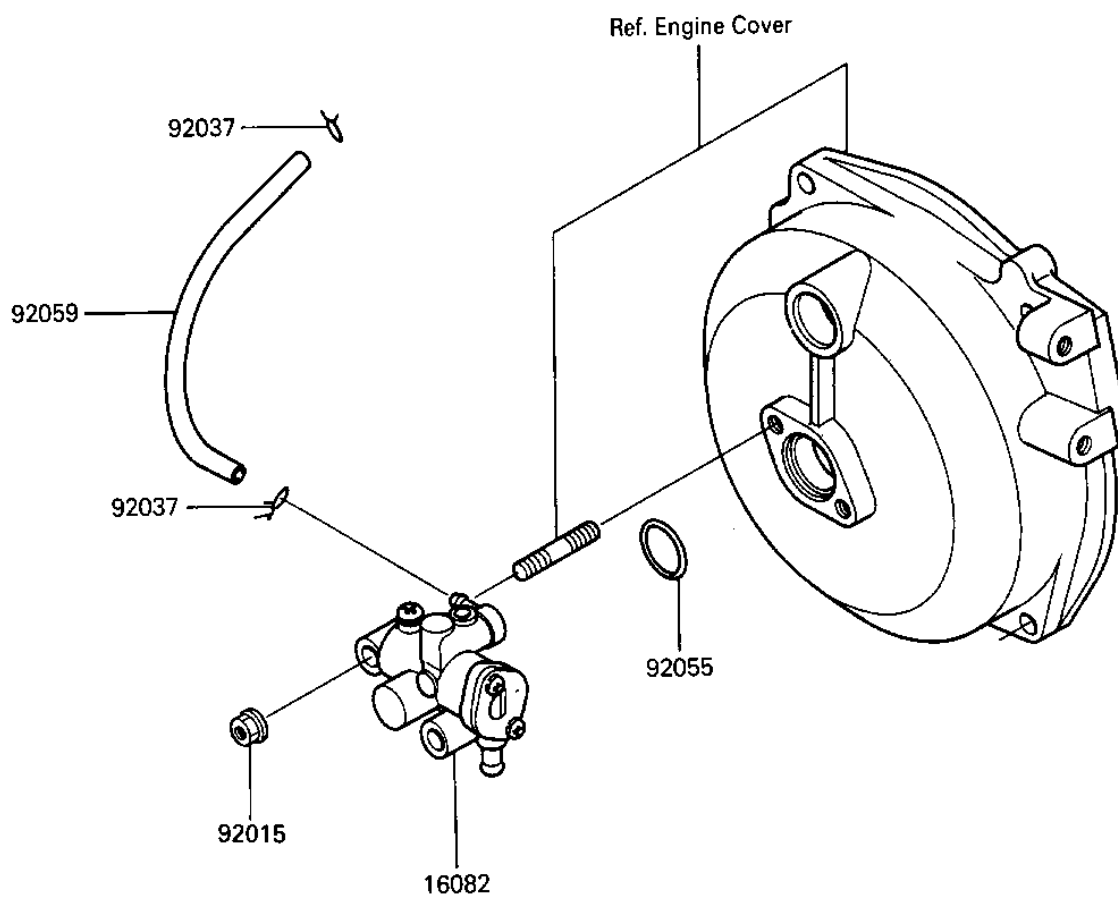

1986 JS300 PARTS DIAGRAM

OIL PUMP

E1710-0075

1986 JS300 PARTS LIST

OIL PUMP

ITEM NAME	PART NUMBER	QUANTITY
PUMP-ASSY,OIL (Ref # 16082)	16082-3709	1
NUT (Ref # 92015)	92015-3767	1
CLAMP (Ref # 92037)	92037-3722	1
"O" RING (Ref # 92055)	92055-055	1
TUBE,2X5.8X165 (Ref # 92059)	92059-3716	1