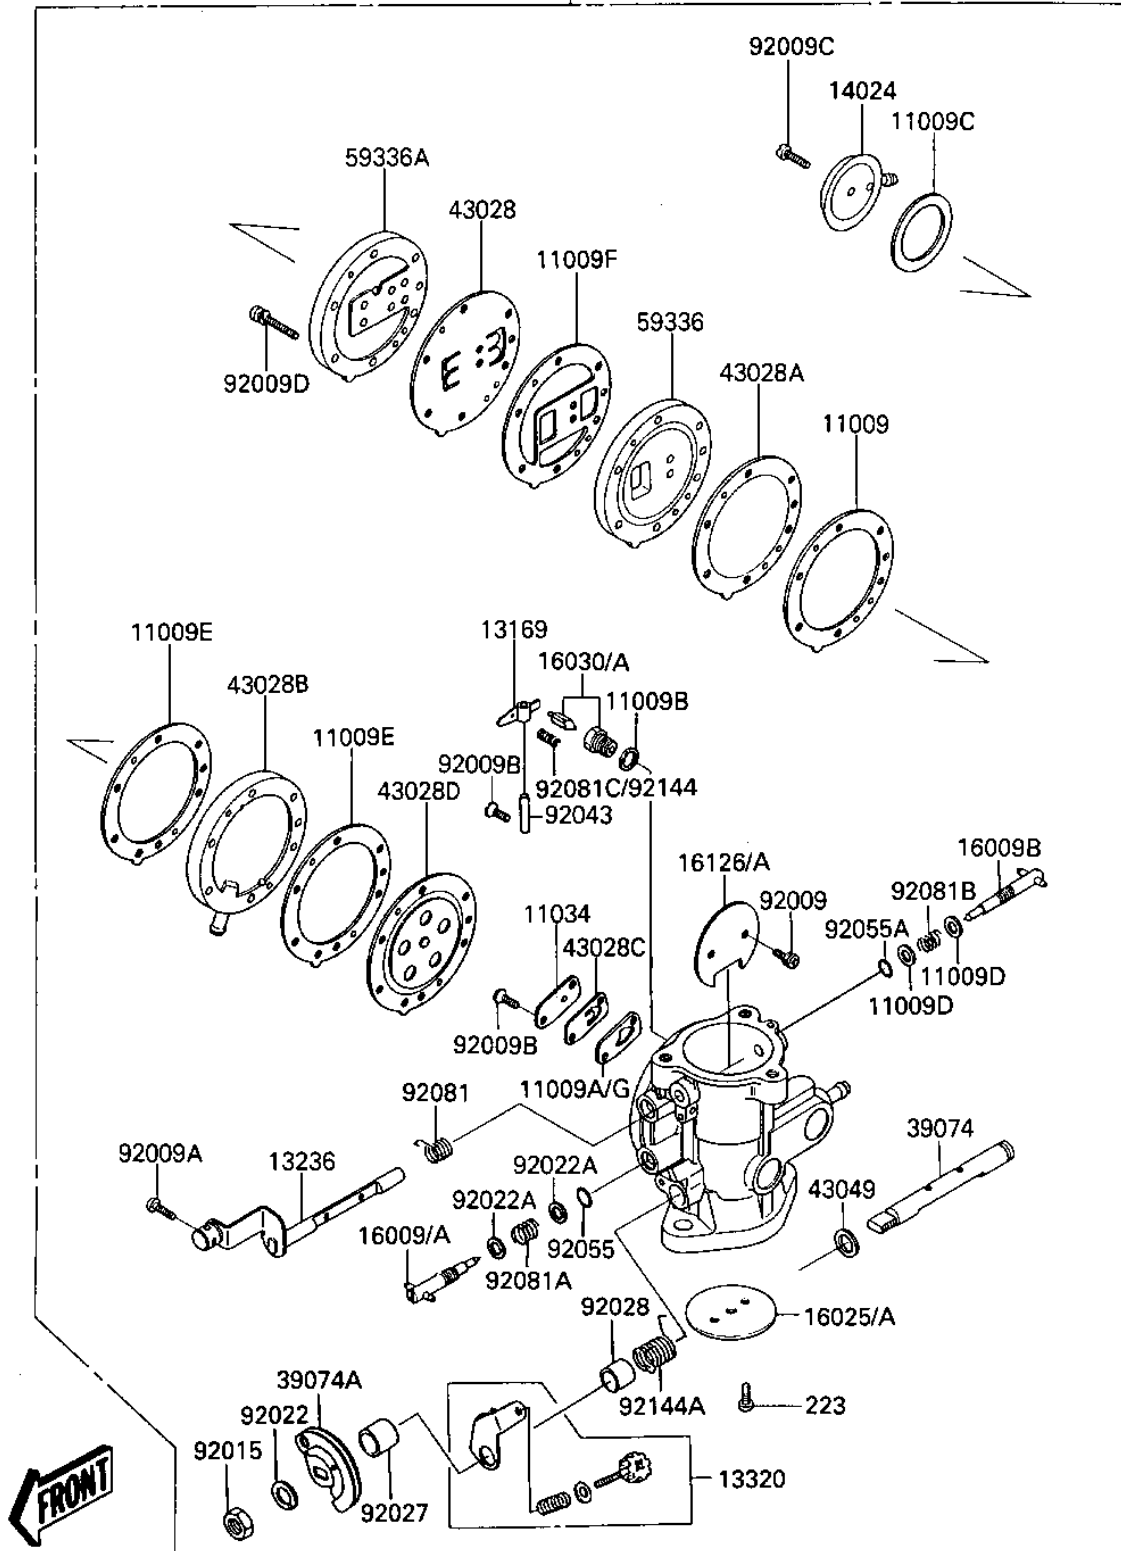

## 1986 JS300 PARTS DIAGRAM

CARBURETOR

15001/A

E1611-0203

## 1986 JS300 PARTS LIST

### CARBURETOR

| ITEM NAME                           | PART NUMBER | QUANTITY |
|-------------------------------------|-------------|----------|
| SCREW (Ref # 92009B)                | 92009-3714  | 1        |
| SCREW 4X12 (Ref # 92009C)           | 92011-510   | 1        |
| SCREW 4X30 (Ref # 92009D)           | 92011-515   | 1        |
| NUT,THROTTLE LEVER (Ref # 92015)    | 92015-3717  | 1        |
| WASHER,THROTTLE LEVER (Ref # 92022) | 92022-3722  | 1        |
| WASHER (Ref # 92022A)               | 92022-537   | 1        |
| COLLAR,THROTTLE SHAFT (Ref # 92027) | 92027-3709  | 1        |
| BUSH (Ref # 92028)                  | 92028-3730  | 1        |
| FLOAT PIN (Ref # 92043)             | 16032-006   | 1        |
| "O" RING (Ref # 92055)              | 92055-510   | 1        |
| "O" RING,DRAIN PLUG (Ref # 92055A)  | 92055-1093  | 1        |
| SPRING,CHOKE SHAFT (Ref # 92081)    | 92081-3705  | 1        |
| SPRING (Ref # 92081A)               | 92081-528   | 1        |
| SPRING (Ref # 92081B)               | 92081-534   | 1        |
| SPRING (Ref # 92081C)               | 92081-536   | 1        |
| SPRING (Ref # 92144A)               | 92144-3715  | 1        |
| SCREW-PAN-WS-CROS (Ref # 223)       | 223B0307    | 1        |