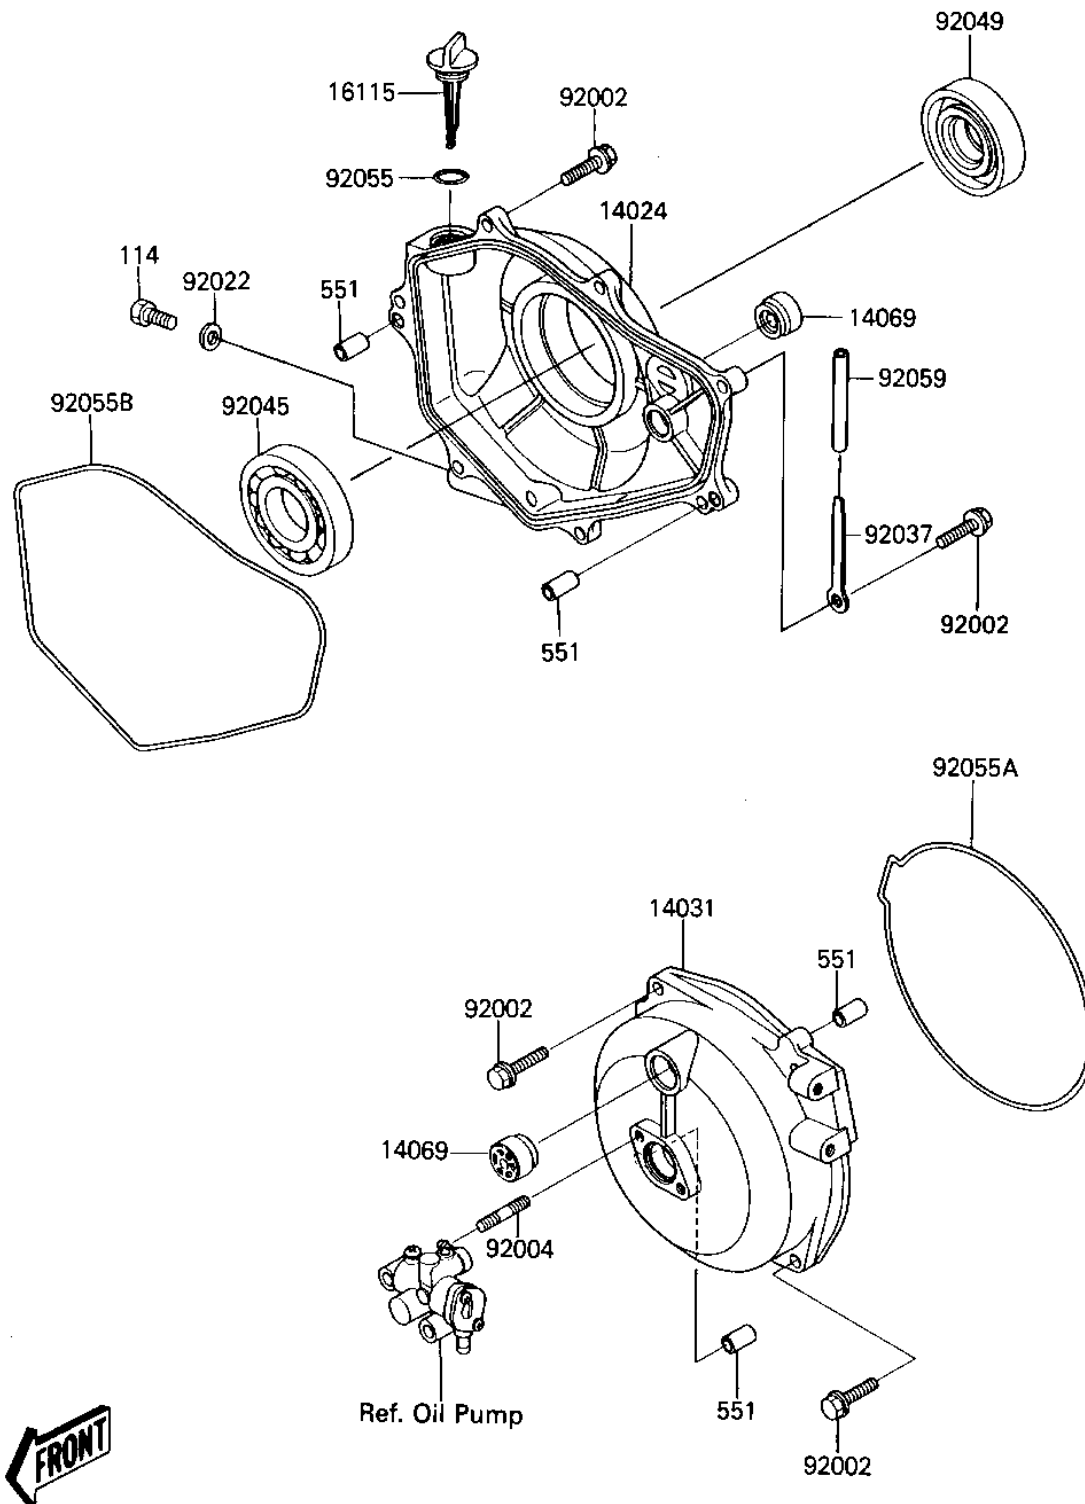

1987 JS300

PARTS DIAGRAM ENGINE COVERS

E1431-0181

1987 JS300

PARTS LIST ENGINE COVERS

ITEM NAME	PART NUMBER	QUANTITY
COVER,CLUTCH ONEWAY (Ref # 14024)	14025-3705	1
COVER-GENERATOR (Ref # 14031)	14031-3703	1
BREATHER (Ref # 14069)	14069-3702	2
CAP-OIL FILLER (Ref # 16115)	16115-3701	1
BOLT,6X25 (Ref # 92002)	92002-3714	11
STUD (Ref # 92004)	92004-3710	2
WASHER (Ref # 92022)	92022-1086	1
CLAMP,L=100 (Ref # 92037)	92037-3736	1
BEARING,BALL,16005Z (Ref # 92045)	92045-1030	1
SEAL-OIL,DC254510 (Ref # 92049)	92049-3701	1
"O" RING,18MM (Ref # 92055)	92055-012	1
RING-O,GENERATOR COVE (Ref # 92055A)	92055-3704	1
RING-O,ONEWAY COVER (Ref # 92055B)	92055-3705	1
BOLT-SMALL (Ref # 114)	114R0814	1
PIN-DOWEL (Ref # 551)	551R0812	4