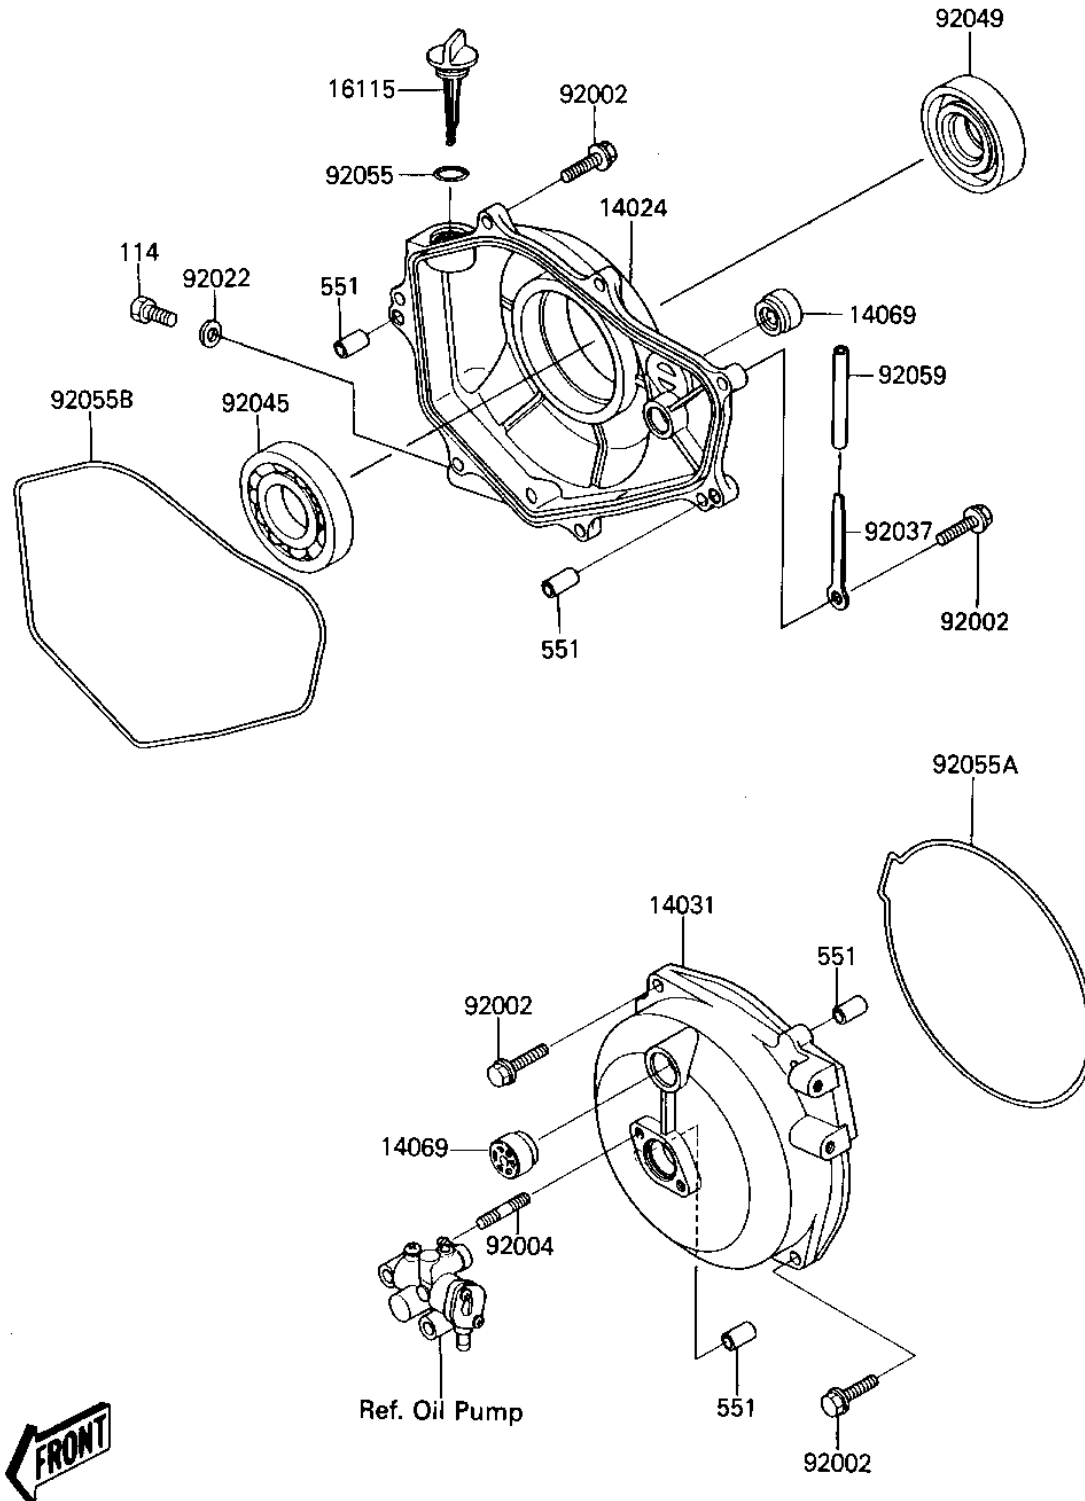

1986 JS300 PARTS DIAGRAM

ENGINE COVERS

E1431-0181

1986 JS300 PARTS LIST

ENGINE COVERS

ITEM NAME	PART NUMBER	QUANTITY
COVER,CLUTCH ONEWAY (Ref # 14024)	14025-3705	1
COVER-GENERATOR (Ref # 14031)	14031-3703	1
BREATHER (Ref # 14069)	14069-3702	1
CAP-OIL FILLER (Ref # 16115)	16115-3701	1
BOLT,6X25 (Ref # 92002)	92002-3714	1
STUD (Ref # 92004)	92004-3710	1
WASHER (Ref # 92022)	92022-1086	1
CLAMP,L=100 (Ref # 92037)	92037-3736	1
BEARING,BALL,16005Z (Ref # 92045)	92045-1030	1
SEAL-OIL,DC254510 (Ref # 92049)	92049-3701	1
"O" RING,18MM (Ref # 92055)	92055-012	1
RING-O,GENERATOR COVE (Ref # 92055A)	92055-3704	1
RING-O,ONEWAY COVER (Ref # 92055B)	92055-3705	1
BOLT-SMALL (Ref # 114)	114R0814	1
PIN-DOWEL (Ref # 551)	551R0812	1