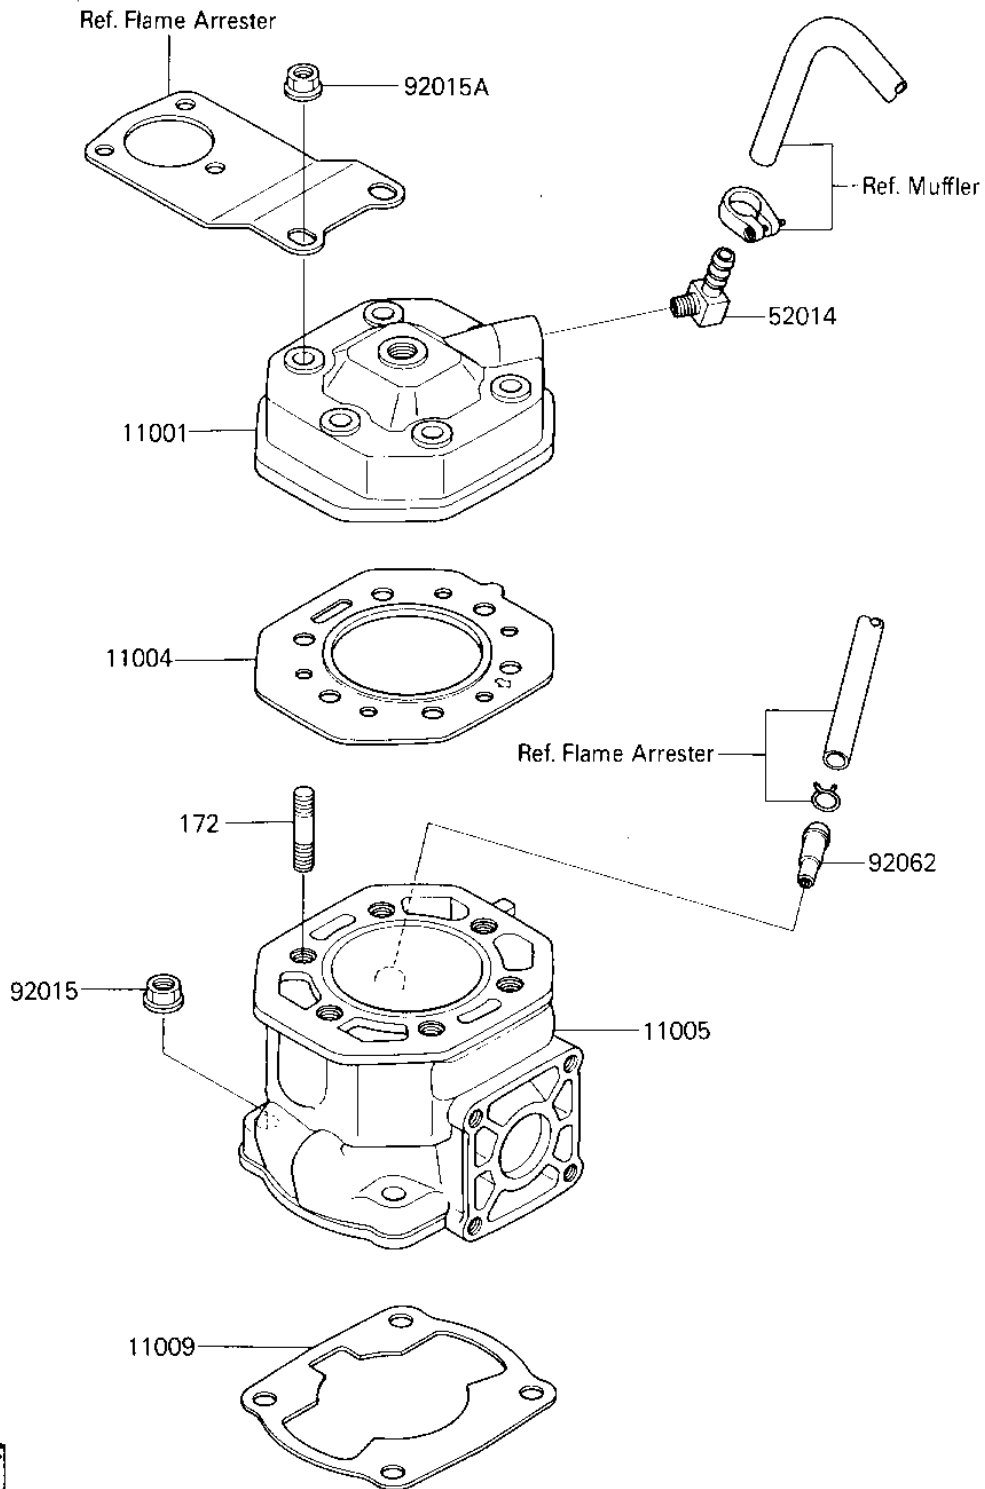

1987 JS300

PARTS DIAGRAM

CYLINDER HEAD/CYLINDER

E1110-0023

1987 JS300

PARTS LIST

CYLINDER HEAD/CYLINDER

ITEM NAME	PART NUMBER	QUANTITY
HEAD-CYLINDER (Ref # 11001)	11001-3703	1
GASKET-HEAD (Ref # 11004)	11004-3703	1
CYLINDER-ENGINE (Ref # 11005)	11005-3701	1
GASKET,CYLINDER BASE (Ref # 11009)	11009-3706	1
ELBOW-WATER HOSE (Ref # 52014)	52014-3002	1
NUT,10MM (Ref # 92015)	92015-1649	4
NUT,8MM (Ref # 92015A)	92015-3709	6
NOZZLE (Ref # 92062)	92062-3705	1
STUD (Ref # 172)	92004-3718	6