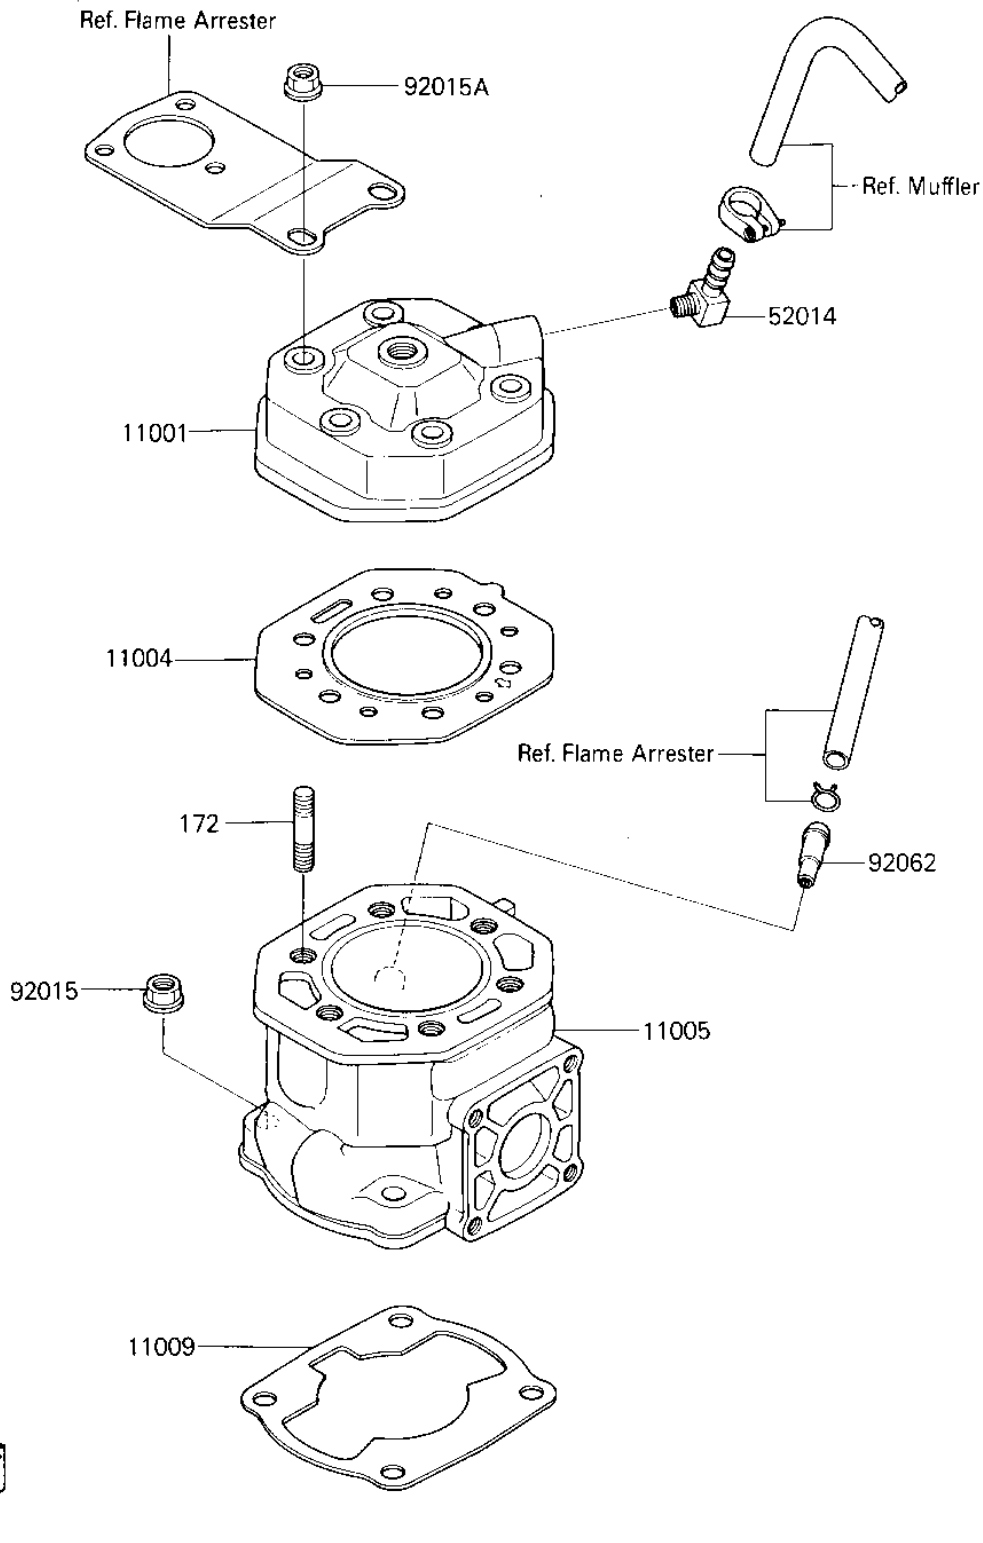

1987 JS300 PARTS DIAGRAM

CYLINDER HEAD/CYLINDER

E1110-0023

1987 JS300 PARTS LIST

CYLINDER HEAD/CYLINDER

ITEM NAME	PART NUMBER	QUANTITY
HEAD-CYLINDER (Ref # 11001)	11001-3703	1
GASKET-HEAD (Ref # 11004)	11004-3703	1
CYLINDER-ENGINE (Ref # 11005)	11005-3701	1
GASKET,CYLINDER BASE (Ref # 11009)	11009-3706	1
ELBOW-WATER HOSE (Ref # 52014)	52014-3002	1
NUT,10MM (Ref # 92015)	92015-1649	4
NUT,8MM (Ref # 92015A)	92015-3709	6
NOZZLE (Ref # 92062)	92062-3705	1
STUD (Ref # 172)	92004-3718	6