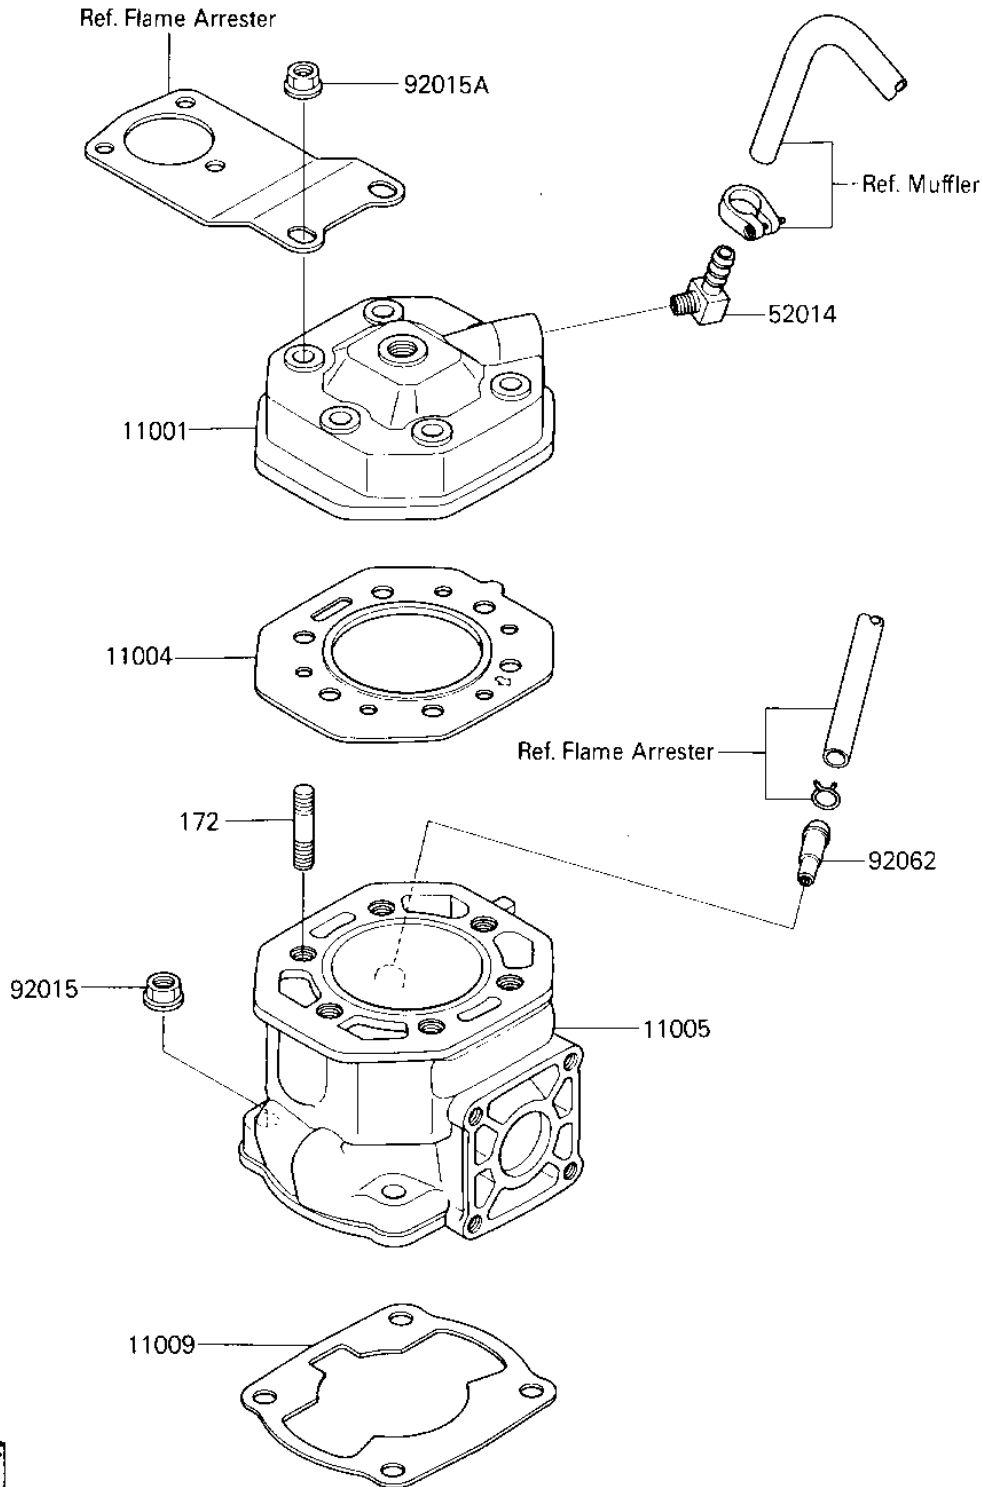

1986 JS300 PARTS DIAGRAM

CYLINDER HEAD/CYLINDER

E1110-0023

1986 JS300 PARTS LIST

CYLINDER HEAD/CYLINDER

ITEM NAME	PART NUMBER	QUANTITY
HEAD-CYLINDER (Ref # 11001)	11001-3703	1
GASKET-HEAD (Ref # 11004)	11004-3703	1
CYLINDER-ENGINE (Ref # 11005)	11005-3701	1
GASKET,CYLINDER BASE (Ref # 11009)	11009-3706	1
ELBOW-WATER HOSE (Ref # 52014)	52014-3002	1
NUT,10MM (Ref # 92015)	92015-1649	1
NUT,8MM (Ref # 92015A)	92015-3709	1
NOZZLE (Ref # 92062)	92062-3705	1
STUD (Ref # 172)	92004-3718	1