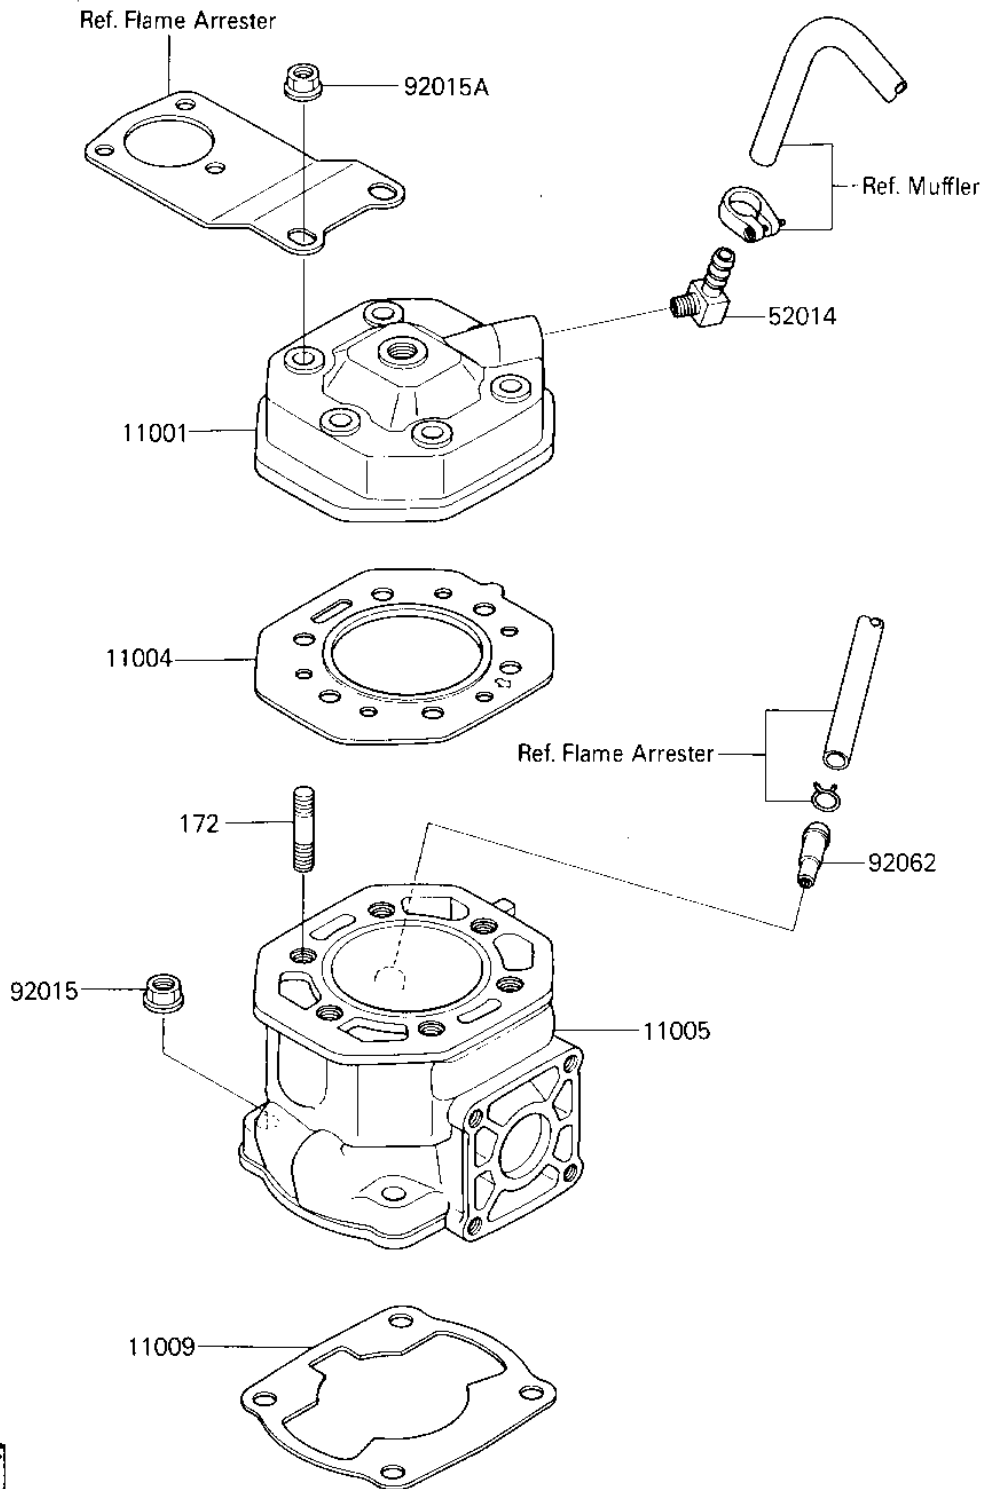

1986 JS300 PARTS DIAGRAM

CYLINDER HEAD/CYLINDER

E1110-0023

1986 JS300 PARTS LIST

CYLINDER HEAD/CYLINDER

| ITEM NAME | PART NUMBER | QUANTITY |
|------------------------------------|-------------|----------|
| HEAD-CYLINDER (Ref # 11001) | 11001-3703 | 1 |
| GASKET-HEAD (Ref # 11004) | 11004-3703 | 1 |
| CYLINDER-ENGINE (Ref # 11005) | 11005-3701 | 1 |
| GASKET,CYLINDER BASE (Ref # 11009) | 11009-3706 | 1 |
| ELBOW-WATER HOSE (Ref # 52014) | 52014-3002 | 1 |
| NUT,10MM (Ref # 92015) | 92015-1649 | 4 |
| NUT,8MM (Ref # 92015A) | 92015-3709 | 6 |
| NOZZLE (Ref # 92062) | 92062-3705 | 1 |
| STUD (Ref # 172) | 92004-3718 | 6 |