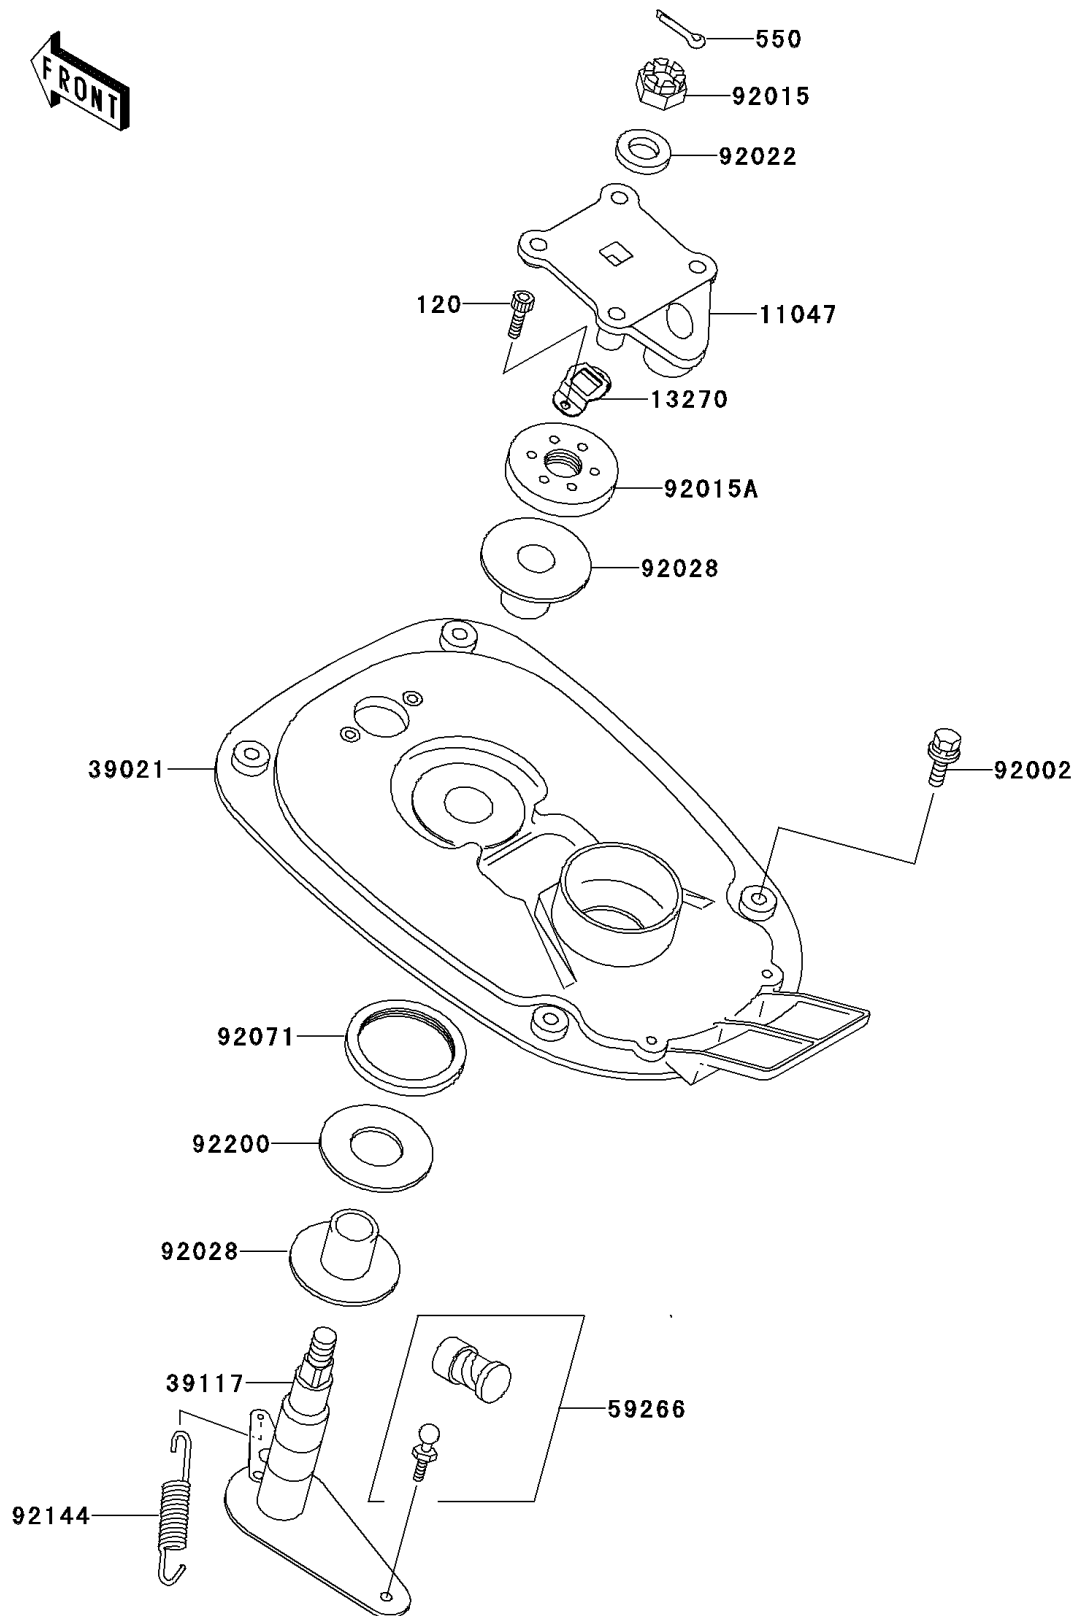

1996 900 ZXi PARTS DIAGRAM

Handle Pole

F3171

1996 900 ZXi PARTS LIST

Handle Pole

ITEM NAME	PART NUMBER	QUANTITY
BOLT-SOCKET,5X10 (Ref # 120)	120R0510	1
PIN-COTTER,3X35 (Ref # 550)	550S3035	1
BRACKET,HANDLE HOLDER (Ref # 11047)	11047-3759	1
PLATE (Ref # 13270)	13270-3780	1
BRACKET-HANDLE POLE (Ref # 39021)	39021-3705	1
SHAFT-STRG (Ref # 39117)	39117-3709	1
JOINT-BALL (Ref # 59266)	59266-3707	1
BOLT,8X25 (Ref # 92002)	92002-3774	1
NUT,CASTLE,14MM (Ref # 92015)	92015-3805	1
NUT (Ref # 92015A)	92015-3852	1
WASHER,15X34X2.0 (Ref # 92022)	92022-3738	1
BUSHING,STEERING (Ref # 92028)	92028-3748	1
GROMMET (Ref # 92071)	92071-3792	1
SPRING (Ref # 92144)	92144-3737	1
WASHER,32.5X70X2 (Ref # 92200)	92200-3718	1