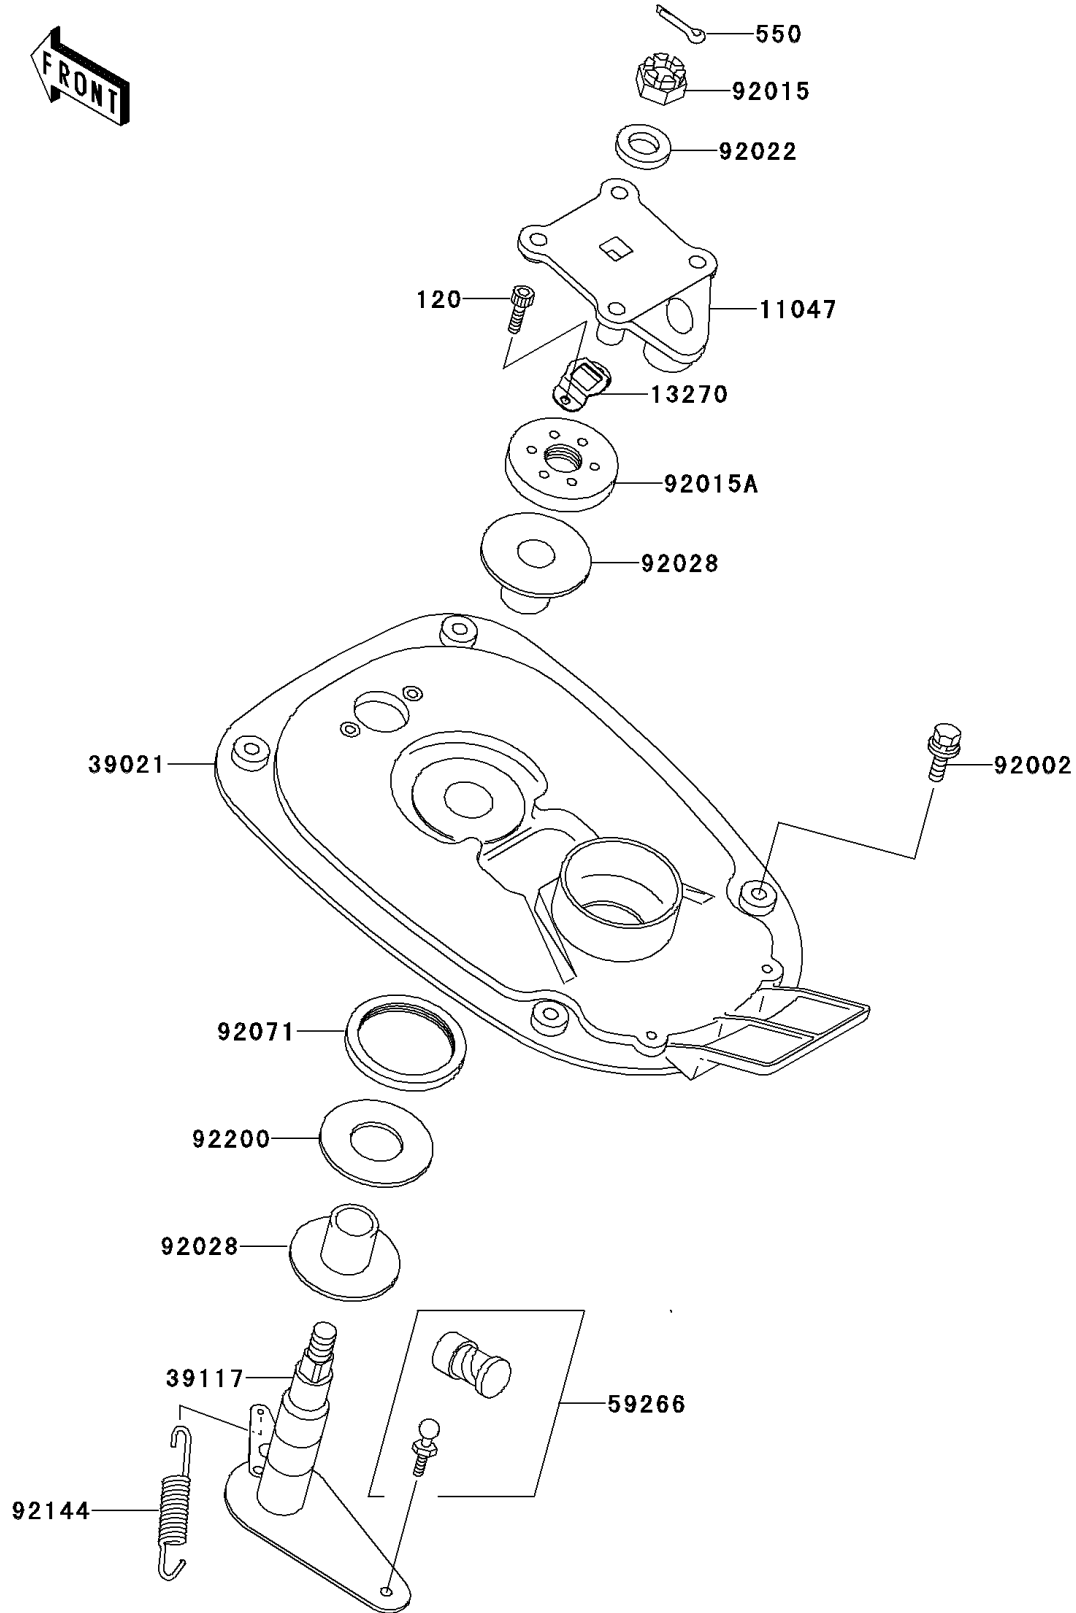

1995 900 ZXi PARTS DIAGRAM

Handle Pole

F3171

1995 900 ZXi PARTS LIST

Handle Pole

ITEM NAME	PART NUMBER	QUANTITY
BOLT-SOCKET,5X10 (Ref # 120)	120R0510	1
PIN-COTTER,3X35 (Ref # 550)	550S3035	1
BRACKET,HANDLE HOLDER (Ref # 11047)	11047-3759	1
PLATE (Ref # 13270)	13270-3780	1
BRACKET-HANDLE POLE (Ref # 39021)	39021-3705	1
SHAFT-STRG (Ref # 39117)	39117-3709	1
JOINT-BALL (Ref # 59266)	59266-3707	1
BOLT,8X25 (Ref # 92002)	92002-3774	1
NUT,CASTLE,14MM (Ref # 92015)	92015-3805	1
NUT (Ref # 92015A)	92015-3852	1
WASHER,15X34X2.0 (Ref # 92022)	92022-3738	1
BUSHING,STEERING (Ref # 92028)	92028-3748	1
GROMMET (Ref # 92071)	92071-3792	1
SPRING (Ref # 92144)	92144-3737	1
WASHER,32.5X70X2 (Ref # 92200)	92200-3718	1