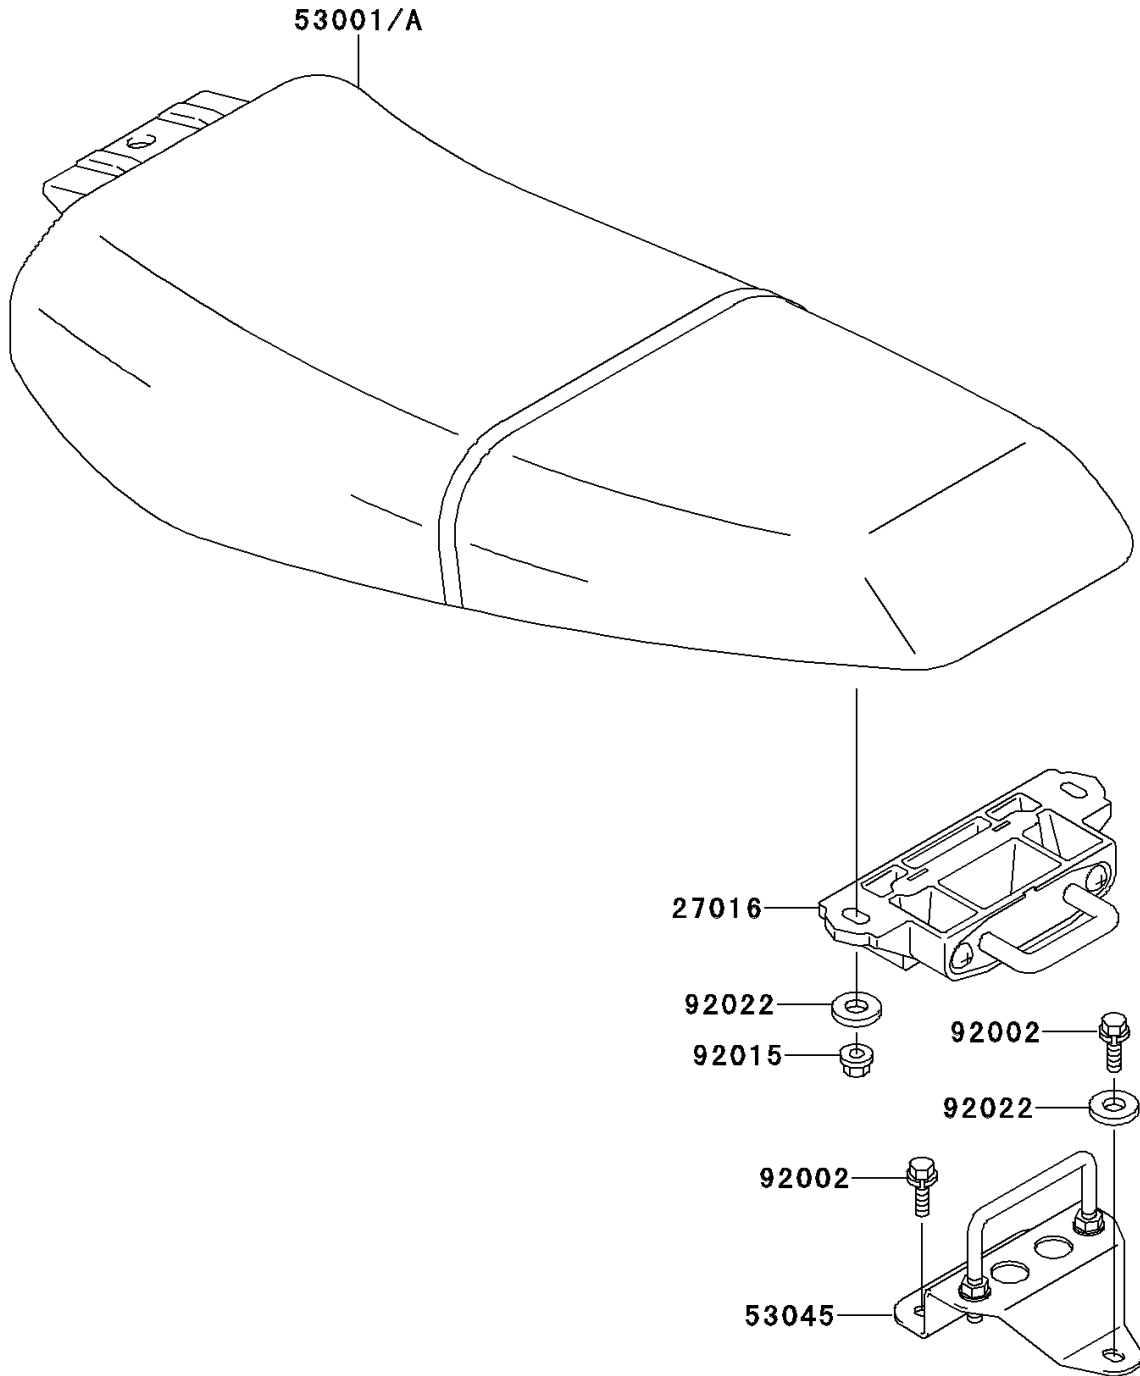

# 1996 900 ZXi PARTS DIAGRAM

Seat

F3146

# 1996 900 ZXi PARTS LIST

## Seat

ITEM NAME	PART NUMBER	QUANTITY
LOCK-ASSY,SEAT (Ref # 27016)	27016-3731	1
SEAT-ASSY,J.S.VIOLET (Ref # 53001)	53001-3720-PJ	1
HOOK-ASSY,SEAT LOCK (Ref # 53045)	53045-3706	1
BOLT,6X16 (Ref # 92002)	92002-3728	3
NUT,6MM (Ref # 92015)	92015-3767	2
WASHER,6.5X20X1.5 (Ref # 92022)	92022-3710	3