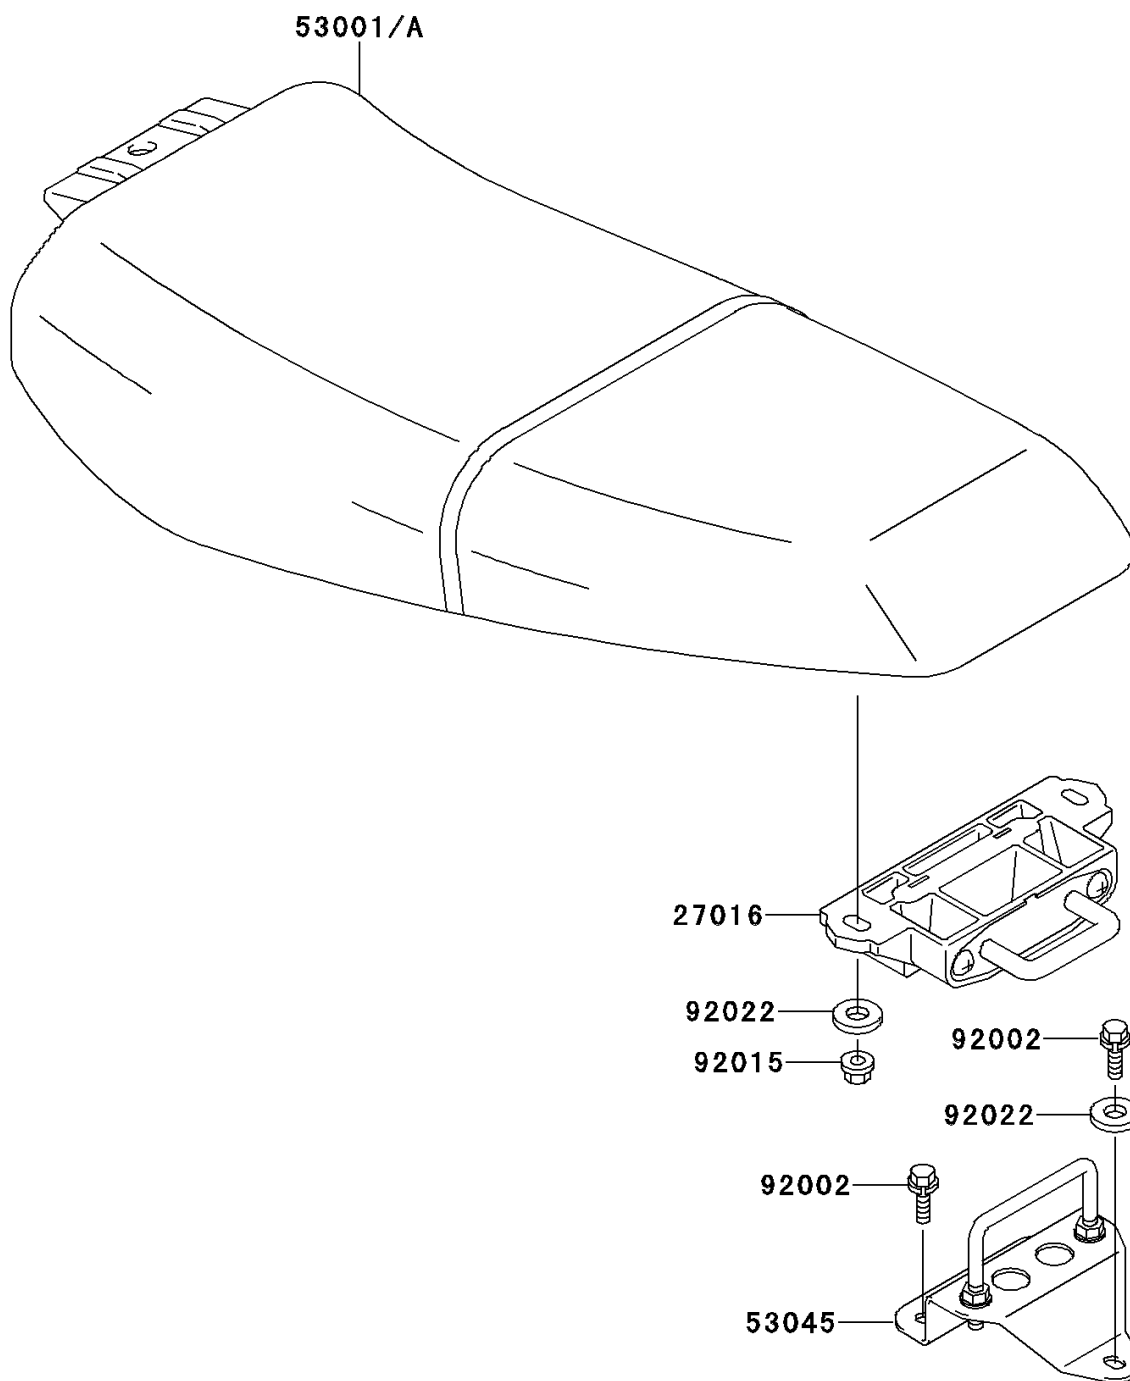

1996 900 ZXi PARTS DIAGRAM

Seat

F3146

1996 900 ZXi PARTS LIST

Seat

ITEM NAME	PART NUMBER	QUANTITY
LOCK-ASSY,SEAT (Ref # 27016)	27016-3731	1
SEAT-ASSY,J.S.VIOLET (Ref # 53001)	53001-3720-PJ	1
HOOK-ASSY,SEAT LOCK (Ref # 53045)	53045-3706	1
BOLT,6X16 (Ref # 92002)	92002-3728	1
NUT,6MM (Ref # 92015)	92015-3767	1
WASHER,6.5X20X1.5 (Ref # 92022)	92022-3710	1