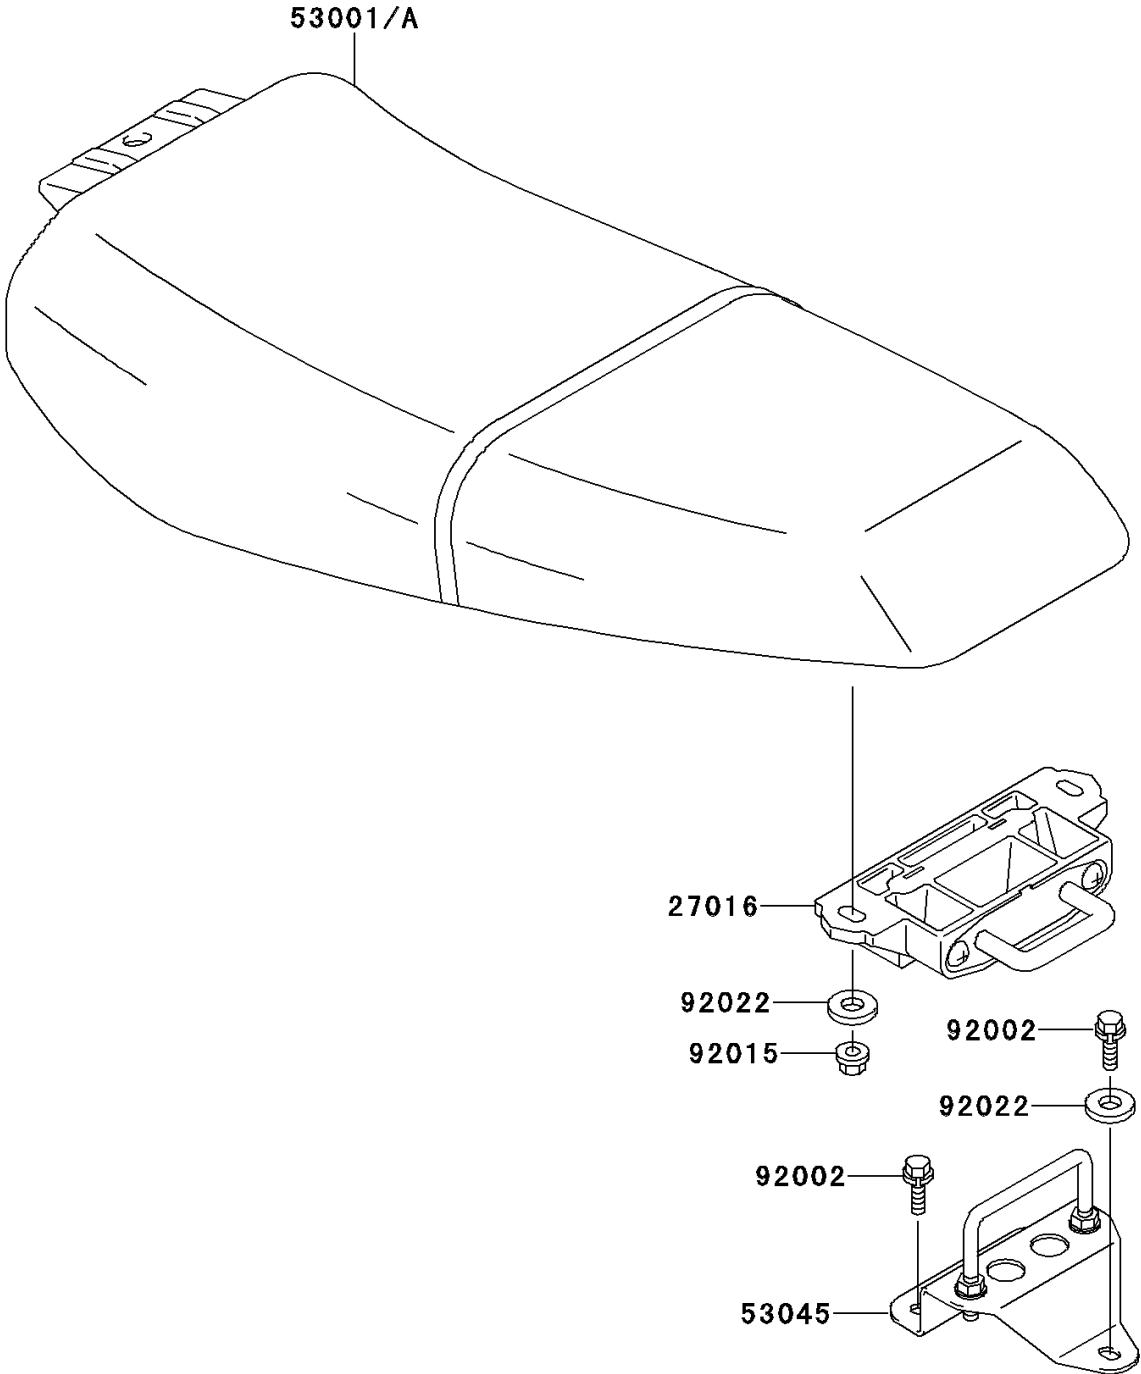

1995 900 ZXi PARTS DIAGRAM

Seat

F3146

1995 900 ZXi PARTS LIST

Seat

ITEM NAME	PART NUMBER	QUANTITY
LOCK-ASSY,SEAT (Ref # 27016)	27016-3731	1
SEAT-ASSY,J.S.VIOLET (Ref # 53001)	53001-3720-PJ	1
HOOK-ASSY,SEAT LOCK (Ref # 53045)	53045-3706	1
BOLT,6X16 (Ref # 92002)	92002-3728	1
NUT,6MM (Ref # 92015)	92015-3767	1
WASHER,6.5X20X1.5 (Ref # 92022)	92022-3710	1