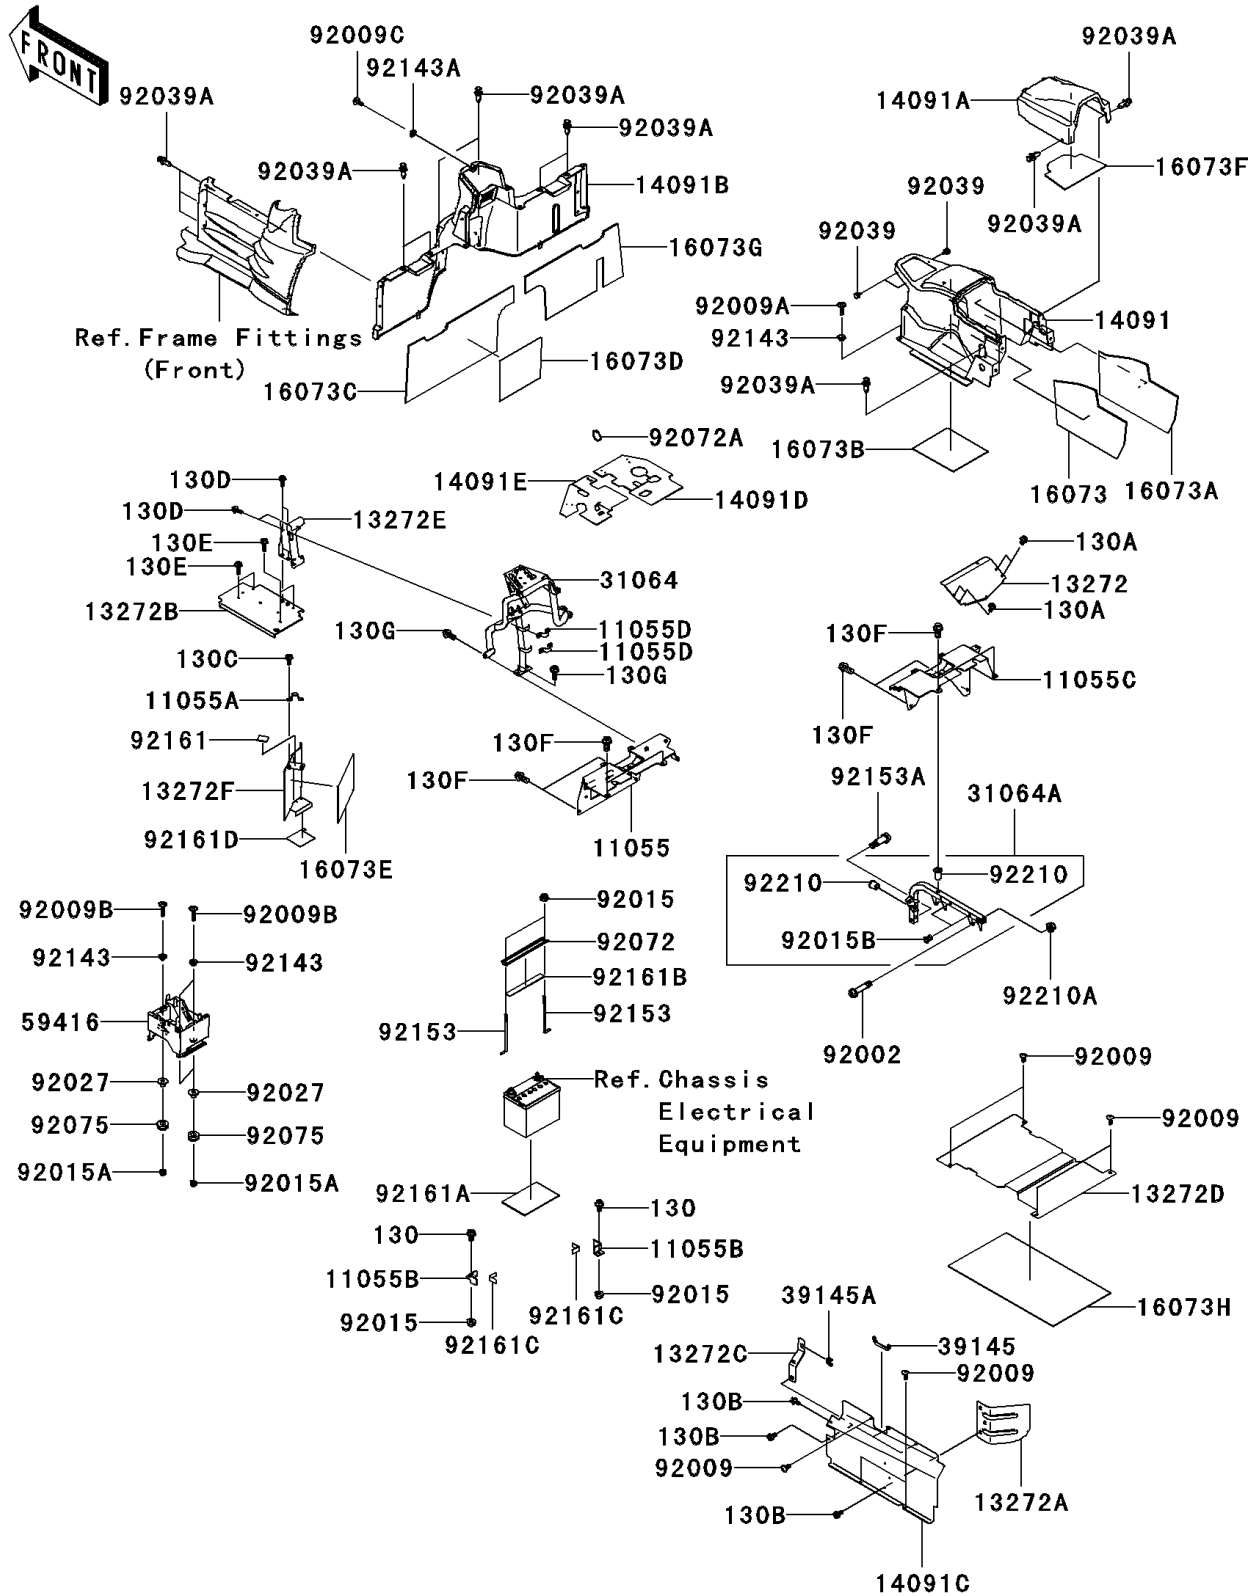

2008 Teryx® 750 4x4 NRA OUTDOORS™ PARTS DIAGRAM

Frame Fittings(Rear)

F2131

2008 Teryx® 750 4x4 NRA OUTDOORS™ PARTS LIST

Frame Fittings(Rear)

ITEM NAME	PART NUMBER	QUANTITY
BRACKET (Ref # 11055)	11055-0384	1
BRACKET (Ref # 11055A)	11055-0419	1
BRACKET (Ref # 11055B)	11055-0433	1
BRACKET,SEAT LOCK PLATE (Ref # 11055C)	11055-0518	1
BRACKET (Ref # 11055D)	11055-0896	1
PLATE (Ref # 13272)	13272-0276	1
PLATE (Ref # 13272A)	13272-0318	1
PLATE,TUNNEL PLATE (Ref # 13272B)	13272-0336	1
PLATE (Ref # 13272C)	13272-0351	1
PLATE,FRONT FENDER (Ref # 13272D)	13272-0390	1
PLATE (Ref # 13272E)	13272-0434	1
PLATE,HEAT GUARD (Ref # 13272F)	13272-0448	1
COVER,CONSOLE CENTER,F.BLACK (Ref # 14091)	14091-0692-6Z	1
COVER,CONSOLE CENTER (Ref # 14091A)	14091-0975	1
COVER,SEAT,F.BLACK (Ref # 14091B)	14091-0982-6Z	1
COVER (Ref # 14091C)	14091-0987	1
COVER (Ref # 14091D)	14091-1643	1
COVER (Ref # 14091E)	14091-1644	1
INSULATOR (Ref # 16073)	16073-0042	1
INSULATOR (Ref # 16073A)	16073-0043	1
INSULATOR (Ref # 16073B)	16073-0044	1
INSULATOR (Ref # 16073C)	16073-0050	1
INSULATOR (Ref # 16073D)	16073-0060	1
INSULATOR (Ref # 16073E)	16073-0062	1
INSULATOR (Ref # 16073F)	16073-0066	1
INSULATOR (Ref # 16073G)	16073-0070	1
INSULATOR (Ref # 16073H)	16073-0075	1
PIPE-COMP (Ref # 31064)	31064-0136	1
PIPE-COMP (Ref # 31064A)	31064-0145	1