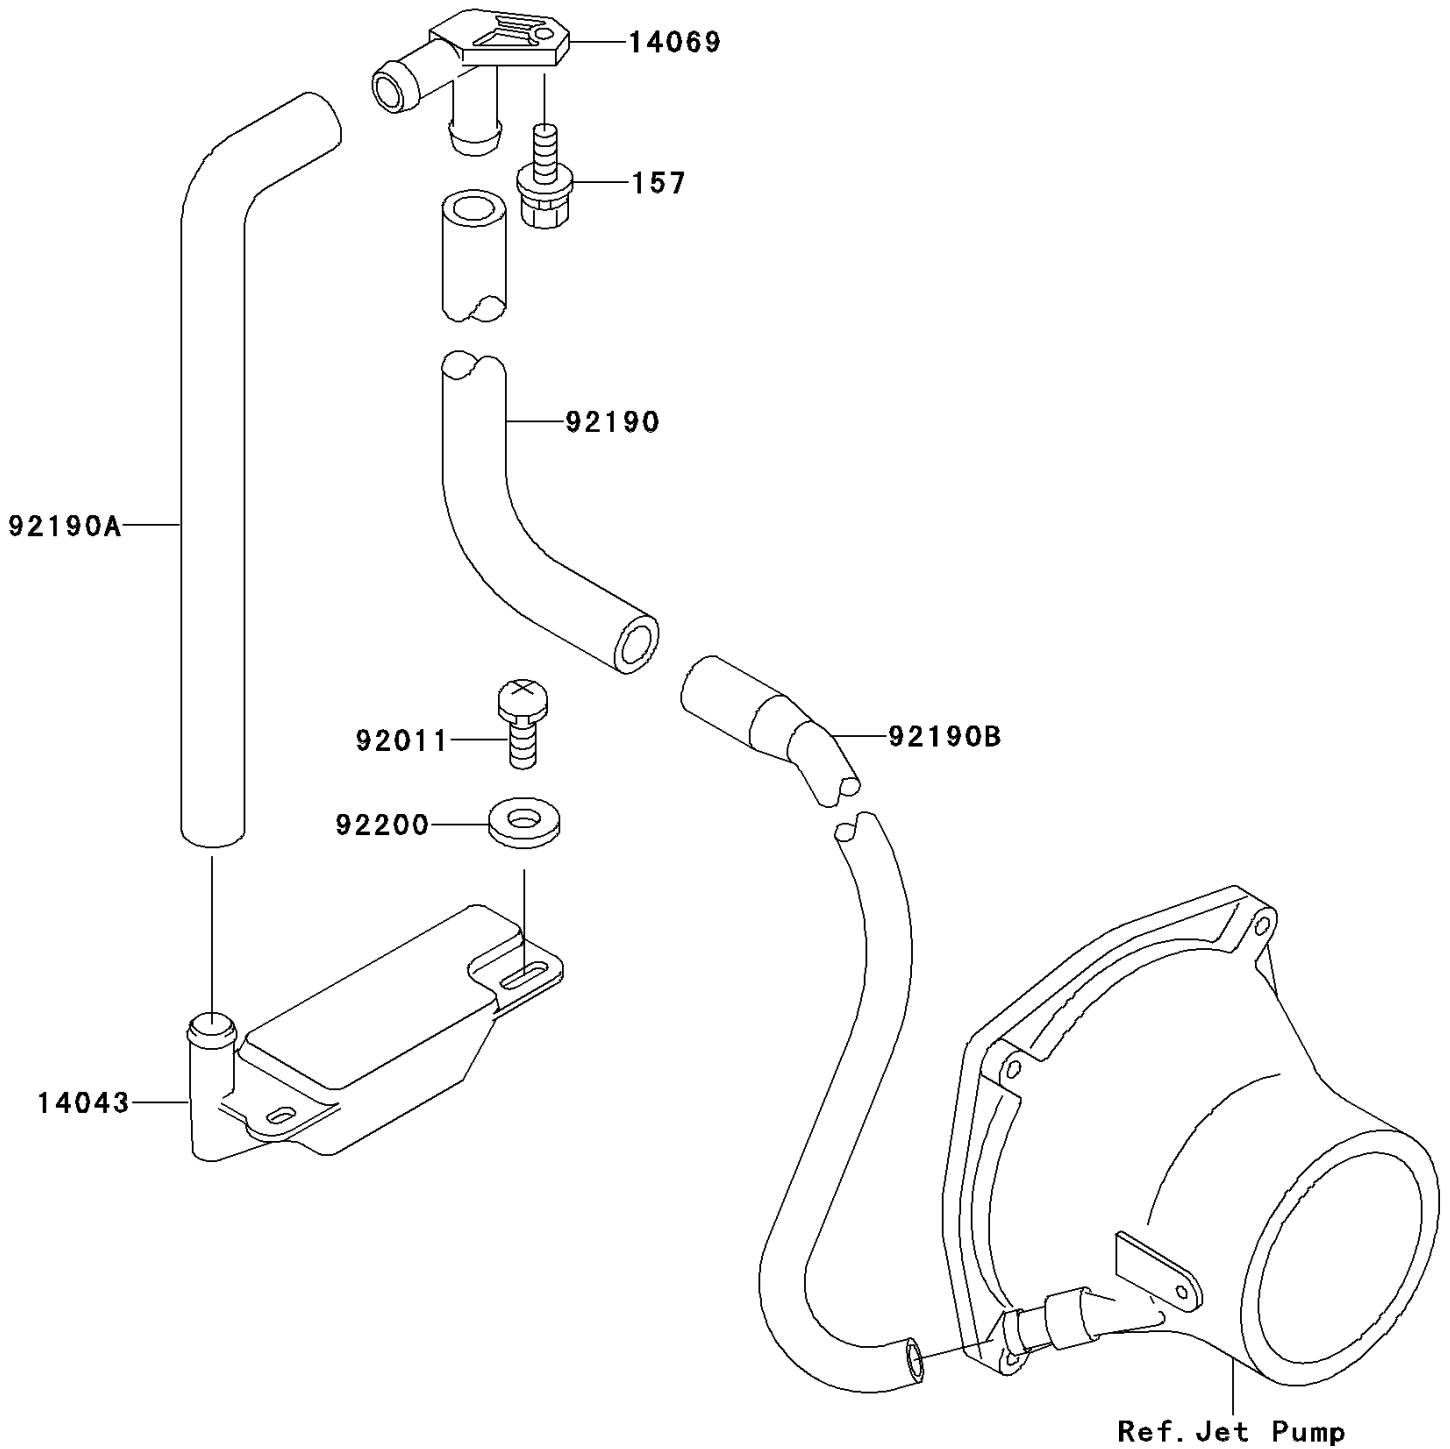

# 1996 900 ZXi PARTS DIAGRAM

Bilge System

F3145

# 1996 900 ZXi PARTS LIST

## Bilge System

ITEM NAME	PART NUMBER	QUANTITY
BOLT-WSP,6X18 (Ref # 157)	157R0618	1
FILTER (Ref # 14043)	14043-3708	1
BREATHER (Ref # 14069)	14069-3708	1
SCREW,TAPPING (Ref # 92011)	92011-561	2
TUBE,BREATHER-HULL (Ref # 92190)	92190-3968	1
TUBE,FILTER-BREATHER (Ref # 92190A)	92190-3969	1
TUBE,HULL-NOZZLE (Ref # 92190B)	92190-3971	1
WASHER,5.9X16X1.5 (Ref # 92200)	92200-3714	2