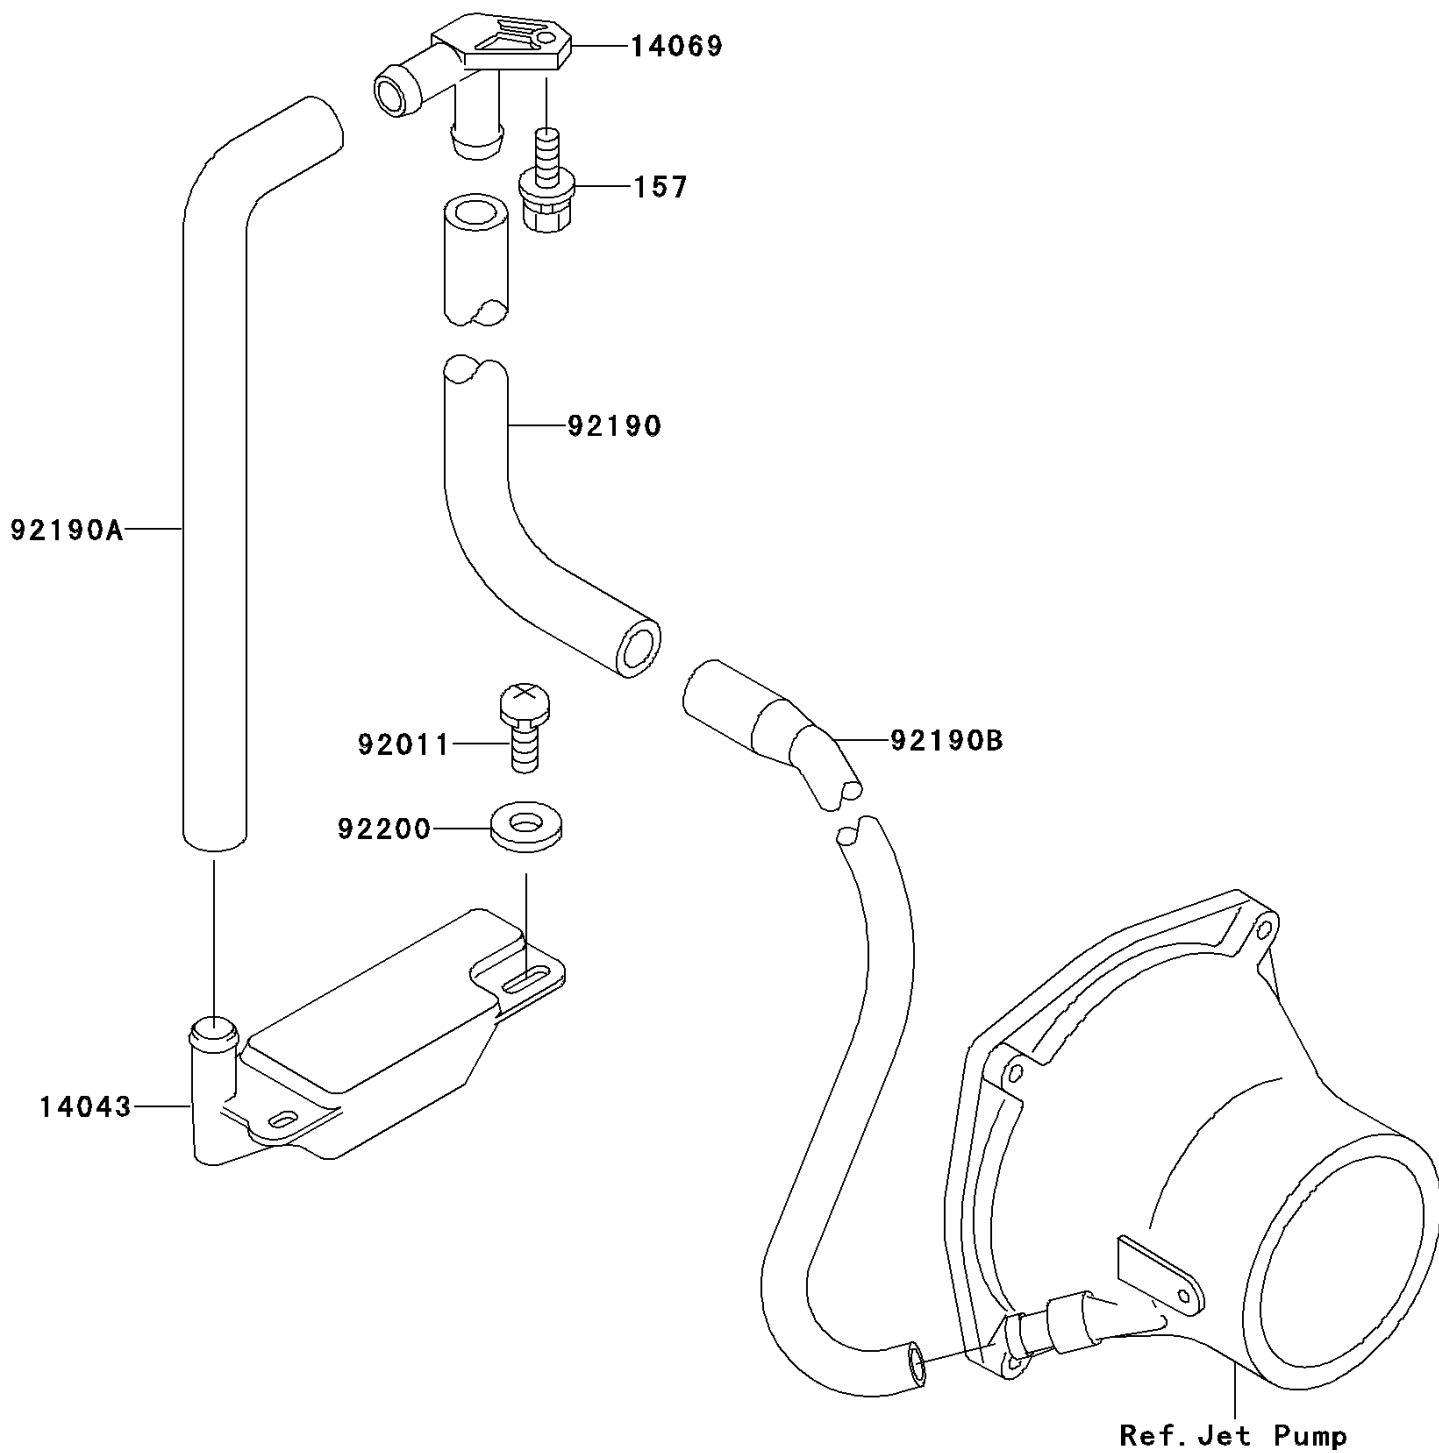

1996 900 ZXi PARTS DIAGRAM

Bilge System

F3145

1996 900 ZXi PARTS LIST

Bilge System

ITEM NAME	PART NUMBER	QUANTITY
BOLT-WSP,6X18 (Ref # 157)	157R0618	1
FILTER (Ref # 14043)	14043-3708	1
BREATHER (Ref # 14069)	14069-3708	1
SCREW,TAPPING (Ref # 92011)	92011-561	1
TUBE,BREATHER-HULL (Ref # 92190)	92190-3968	1
TUBE,FILTER-BREATHER (Ref # 92190A)	92190-3969	1
TUBE,HULL-NOZZLE (Ref # 92190B)	92190-3971	1
WASHER,5.9X16X1.5 (Ref # 92200)	92200-3714	1