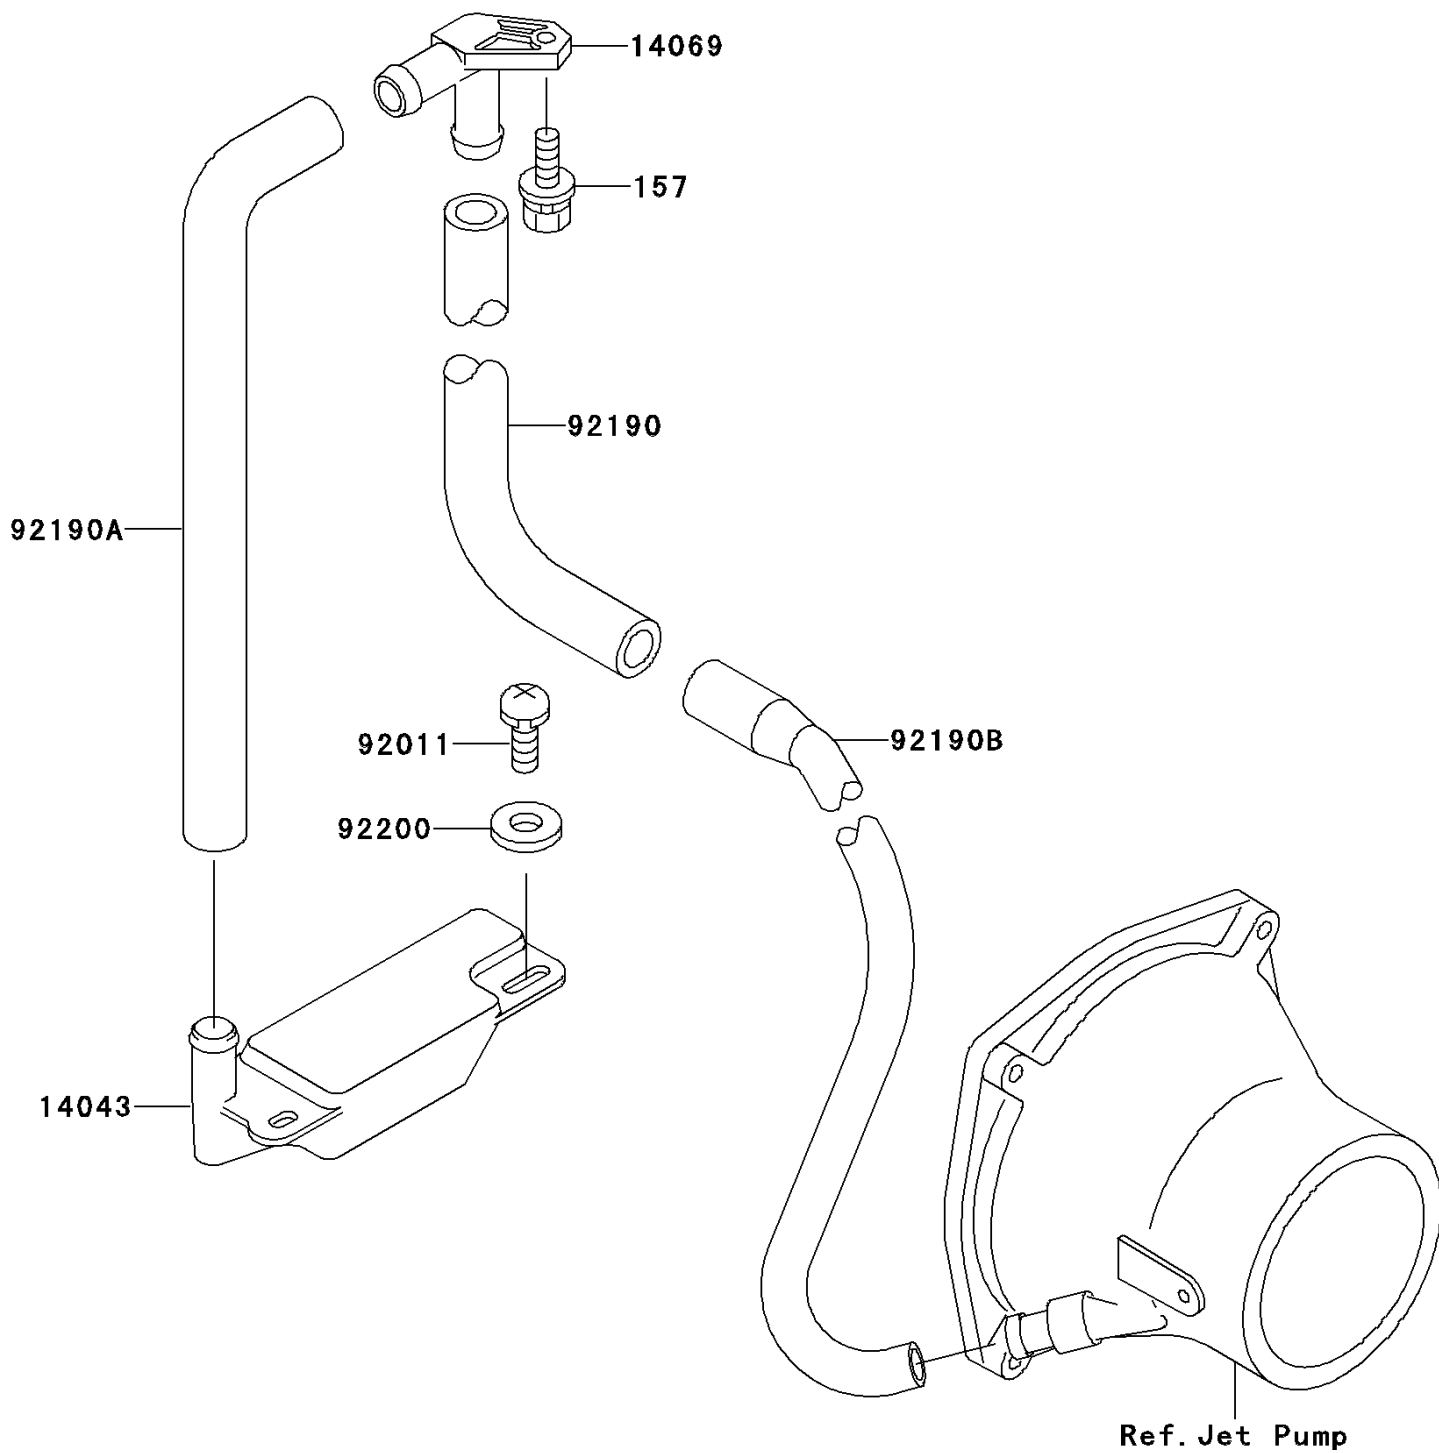

## 1995 900 ZXi PARTS DIAGRAM

Bilge System

F3145

## 1995 900 ZXi PARTS LIST

Bilge System

ITEM NAME	PART NUMBER	QUANTITY
BOLT-WSP,6X18 (Ref # 157)	157R0618	1
FILTER (Ref # 14043)	14043-3708	1
BREATHER (Ref # 14069)	14069-3708	1
SCREW,TAPPING (Ref # 92011)	92011-561	1
TUBE,BREATHER-HULL (Ref # 92190)	92190-3968	1
TUBE,FILTER-BREATHER (Ref # 92190A)	92190-3969	1
TUBE,HULL-NOZZLE (Ref # 92190B)	92190-3971	1
WASHER,5.9X16X1.5 (Ref # 92200)	92200-3714	1