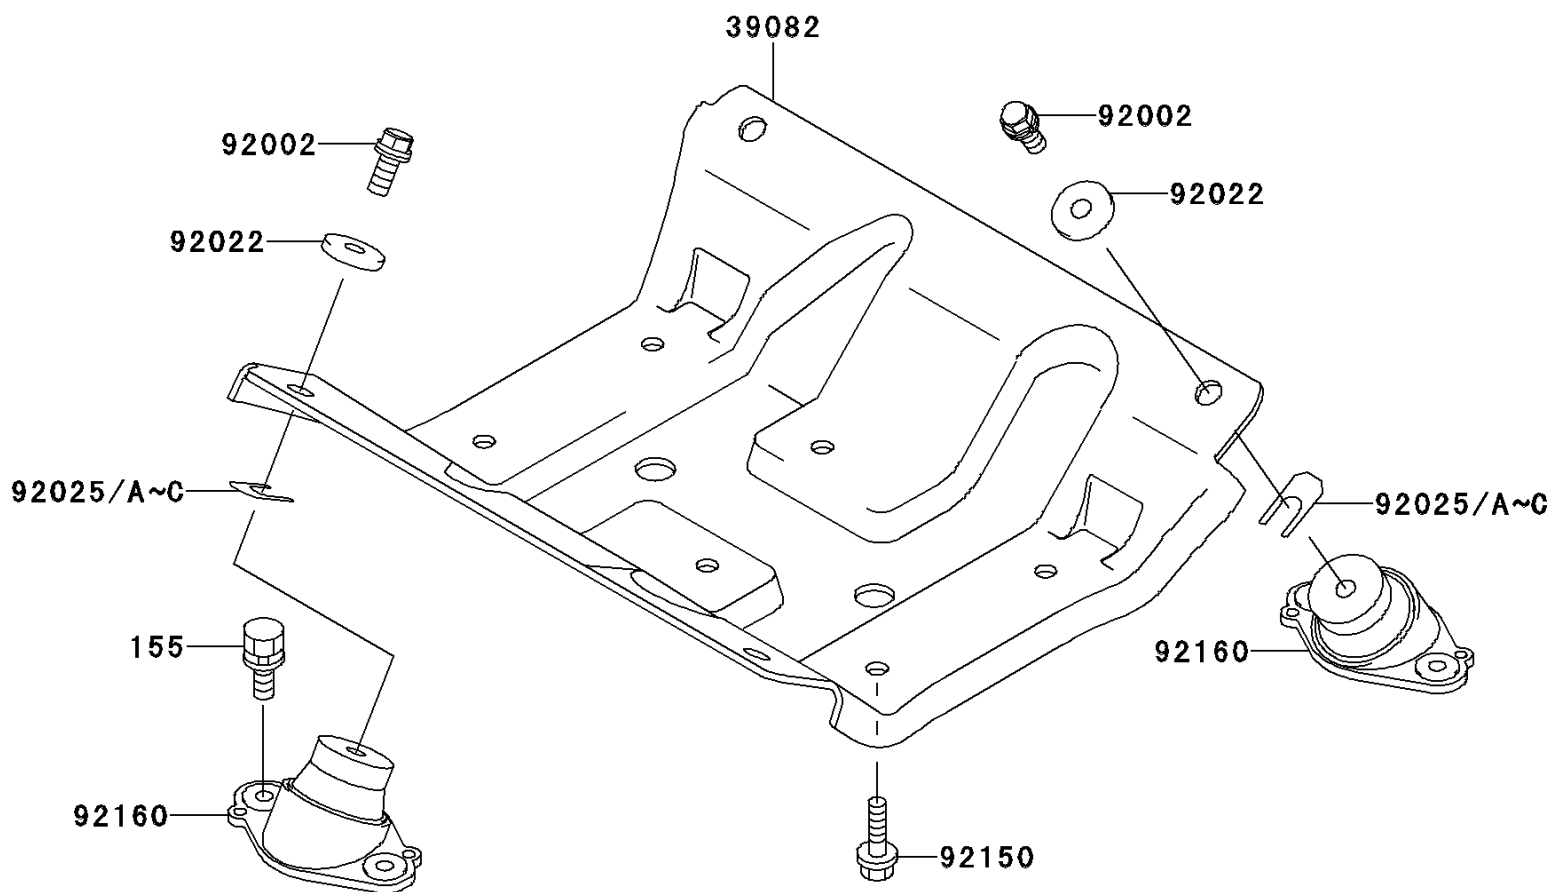

1996 900 ZXi PARTS DIAGRAM

Engine Mount

F3144

1996 900 ZXi PARTS LIST

Engine Mount

ITEM NAME	PART NUMBER	QUANTITY
BOLT-WSP-SMALL,8X20 (Ref # 155)	155R0820	1
MOUNT-ENGINE (Ref # 39082)	39082-3710	1
BOLT,10X25 (Ref # 92002)	92002-3770	1
WASHER,32X10.5X4 (Ref # 92022)	92022-3023	1
SHIM,T=0.3MM (Ref # 92025)	92025-3705	1
SHIM,T=0.5MM (Ref # 92025A)	92025-3706	1
SHIM,T=1.0MM (Ref # 92025B)	92025-3707	1
SHIM,T=1.5MM (Ref # 92025C)	92025-3708	1
BOLT,10X25 (Ref # 92150)	92150-3818	1
DAMPER,ENGINE MOUNT (Ref # 92160)	92160-3838	1