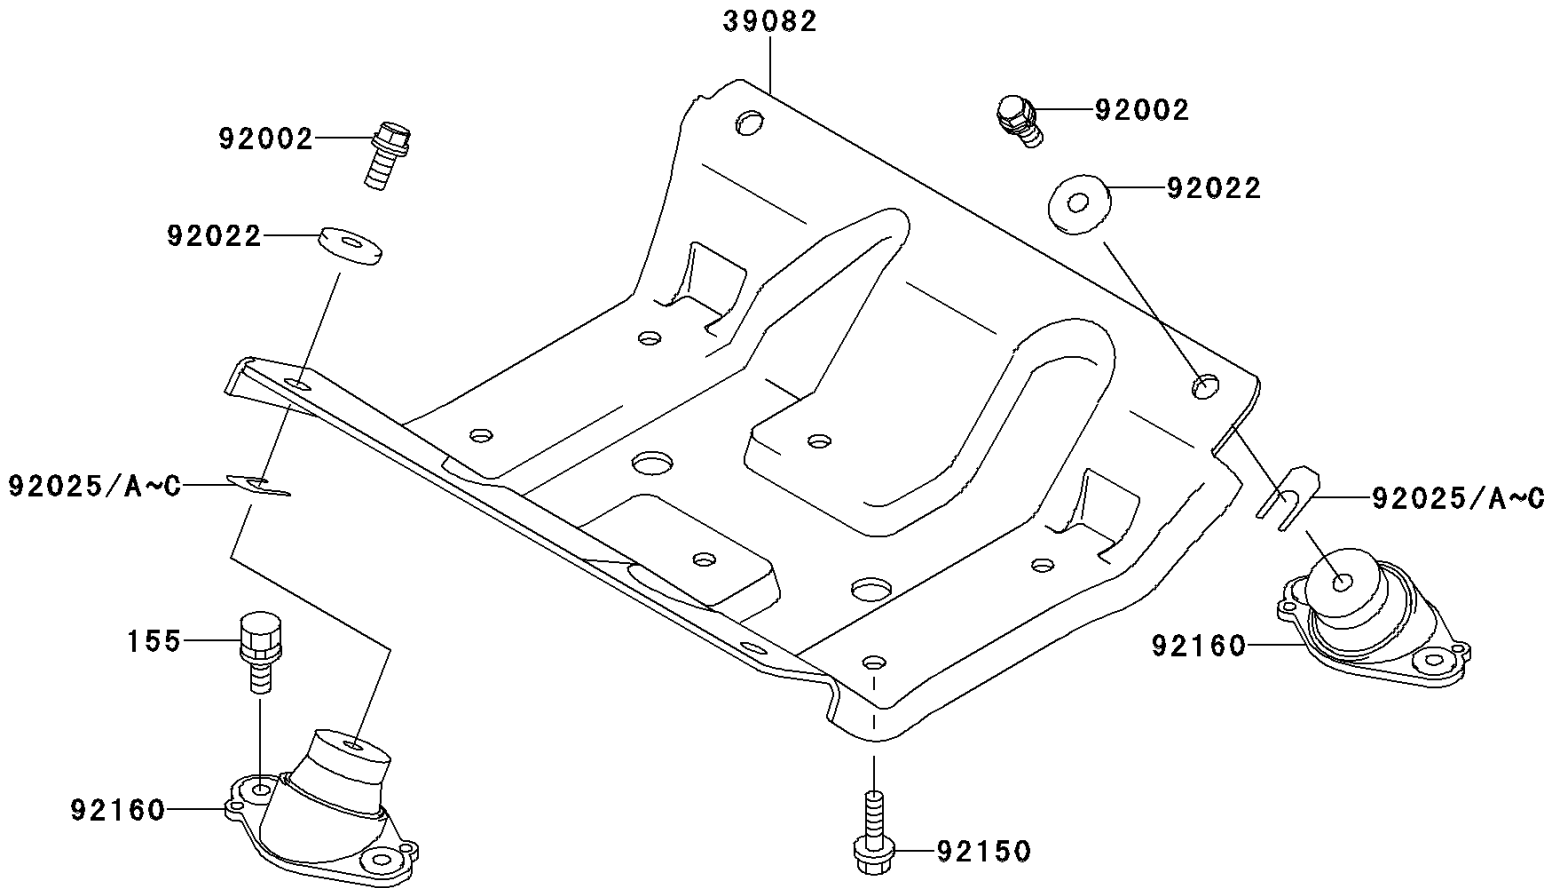

1996 900 ZXi PARTS DIAGRAM

Engine Mount

F3144

1996 900 ZXi PARTS LIST

Engine Mount

ITEM NAME	PART NUMBER	QUANTITY
BOLT-WSP-SMALL,8X20 (Ref # 155)	155R0820	8
MOUNT-ENGINE (Ref # 39082)	39082-3710	1
BOLT,10X25 (Ref # 92002)	92002-3770	4
WASHER,32X10.5X4 (Ref # 92022)	92022-3023	4
SHIM,T=0.3MM (Ref # 92025)	92025-3705	AR
SHIM,T=0.5MM (Ref # 92025A)	92025-3706	AR
SHIM,T=1.0MM (Ref # 92025B)	92025-3707	AR
SHIM,T=1.5MM (Ref # 92025C)	92025-3708	AR
BOLT,10X25 (Ref # 92150)	92150-3818	6
DAMPER,ENGINE MOUNT (Ref # 92160)	92160-3838	4