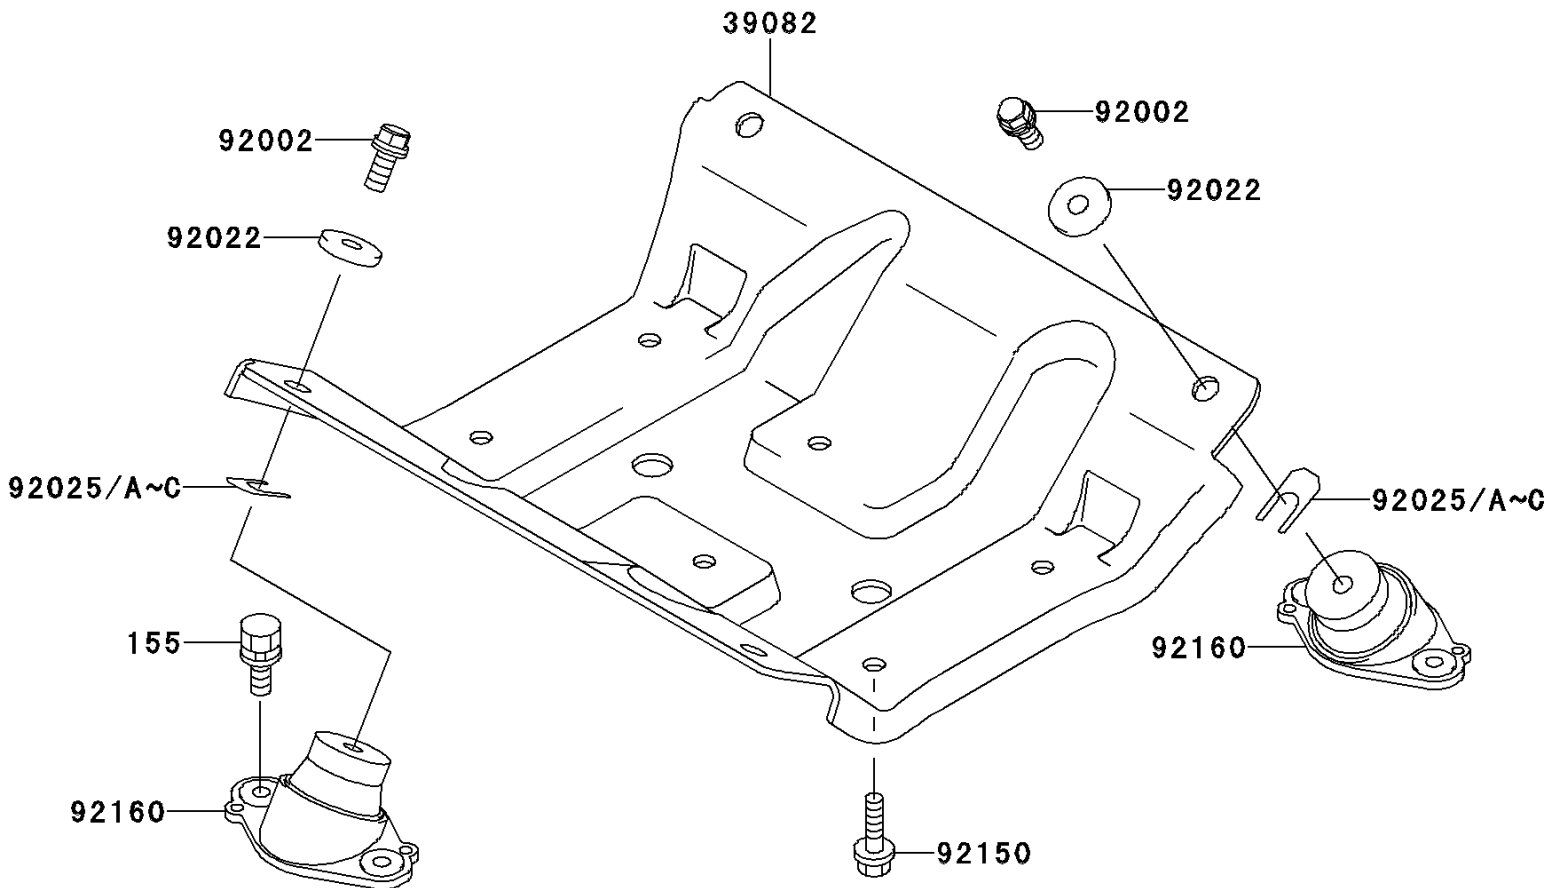

## 1995 900 ZXi PARTS DIAGRAM

Engine Mount

F3144

## 1995 900 ZXi PARTS LIST

Engine Mount

ITEM NAME	PART NUMBER	QUANTITY
BOLT-WSP-SMALL,8X20 (Ref # 155)	155R0820	1
MOUNT-ENGINE (Ref # 39082)	39082-3710	1
BOLT,10X25 (Ref # 92002)	92002-3770	1
WASHER,32X10.5X4 (Ref # 92022)	92022-3023	1
SHIM,T=0.3MM (Ref # 92025)	92025-3705	1
SHIM,T=0.5MM (Ref # 92025A)	92025-3706	1
SHIM,T=1.0MM (Ref # 92025B)	92025-3707	1
SHIM,T=1.5MM (Ref # 92025C)	92025-3708	1
BOLT,10X25 (Ref # 92150)	92150-3818	1
DAMPER,ENGINE MOUNT (Ref # 92160)	92160-3838	1