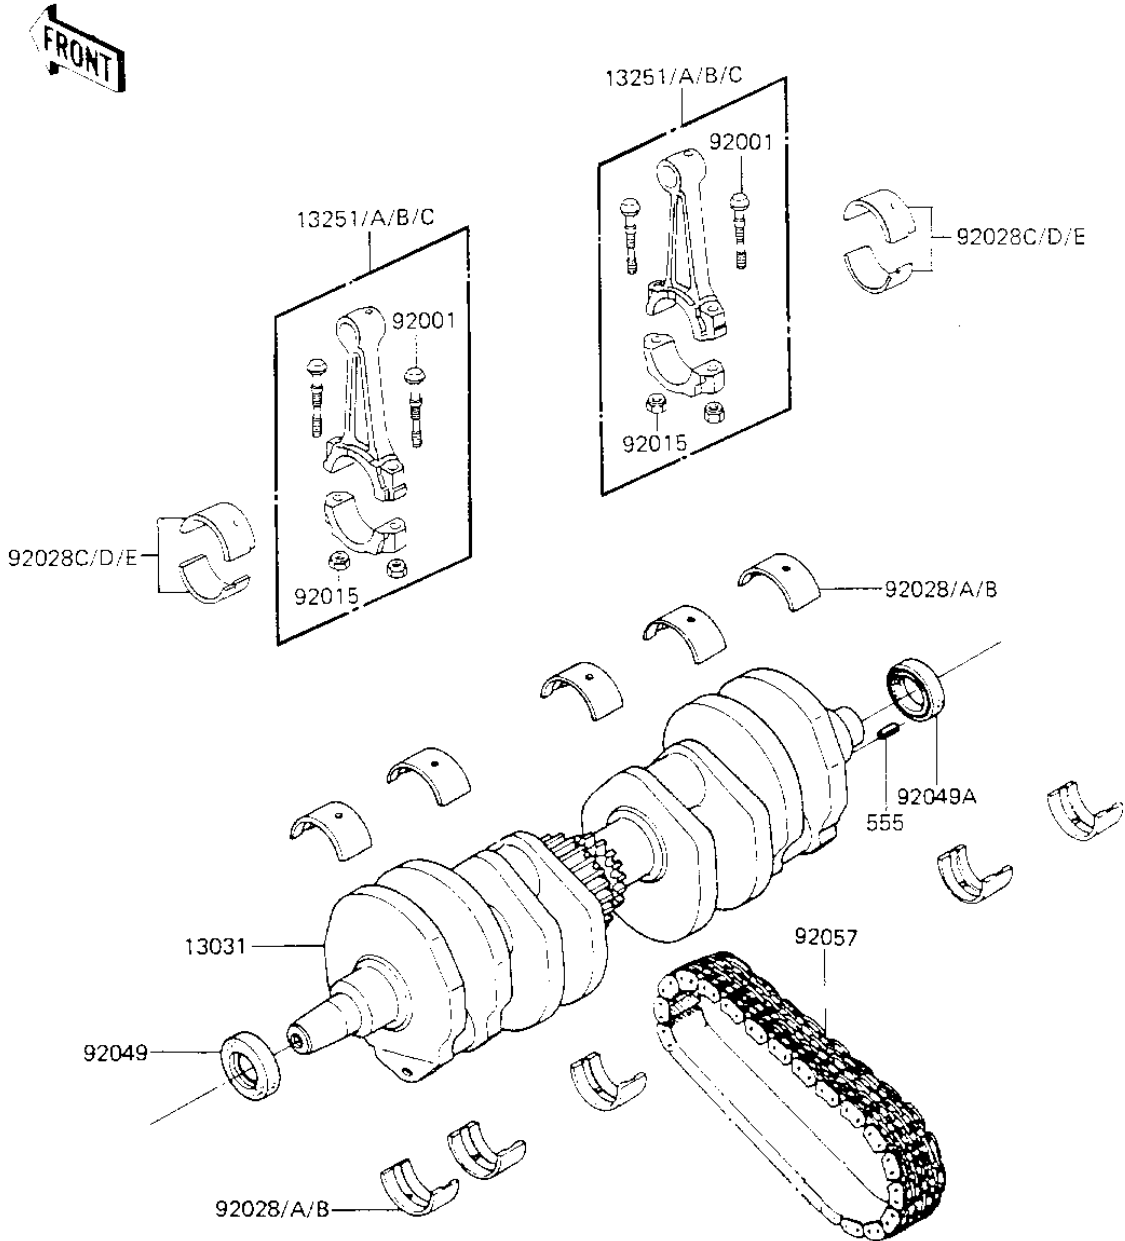

1984 KZ700-A1 PARTS DIAGRAM

CRANKSHAFT

E1321-0057

1984 KZ700-A1 PARTS LIST

CRANKSHAFT

ITEM NAME	PART NUMBER	QUANTITY
CRANKSHAFT-COMP (Ref # 13031)	13031-1314	1
CONNECTING ROD ASSY, (Ref # 13251)	13251-1007-JJ	4
CONNECTING ROD ASSY, (Ref # 13251A)	13251-1007-JJ	4
CONNECTING ROD ASSY, (Ref # 13251B)	13251-1007-JJ	4
CONNECTING ROD ASSY, (Ref # 13251C)	13251-1007-KK	4
BOLT,CONNECTING ROD, (Ref # 92001)	92001-1887	8
NUT,FLANGED,8MM (Ref # 92015)	92015-1311	8
BUSHING,CRANKSHAFT (Ref # 92028)	92028-1100	10
BUSHING,CRANKSHAFT (Ref # 92028A)	92028-1101	10
BUSHING,CRANKSHAFT (Ref # 92028B)	92028-1102	10
BUSHING,CONNECTING R (Ref # 92028C)	92028-1203	8
BUSHING,CONNECTING R (Ref # 92028D)	92028-1204	8
BUSHING,CONNECTING R (Ref # 92028E)	92028-1205	8
SEAL-OIL,HSCY25X39X7 (Ref # 92049)	92049-1090	1
OIL SEAL,HSCY25397 (Ref # 92049A)	92050-081	1
CHAIN,PRIMARY 52L (Ref # 92057)	13122-007	1
PIN-SPRING,4X8 (Ref # 555)	555A0408	1