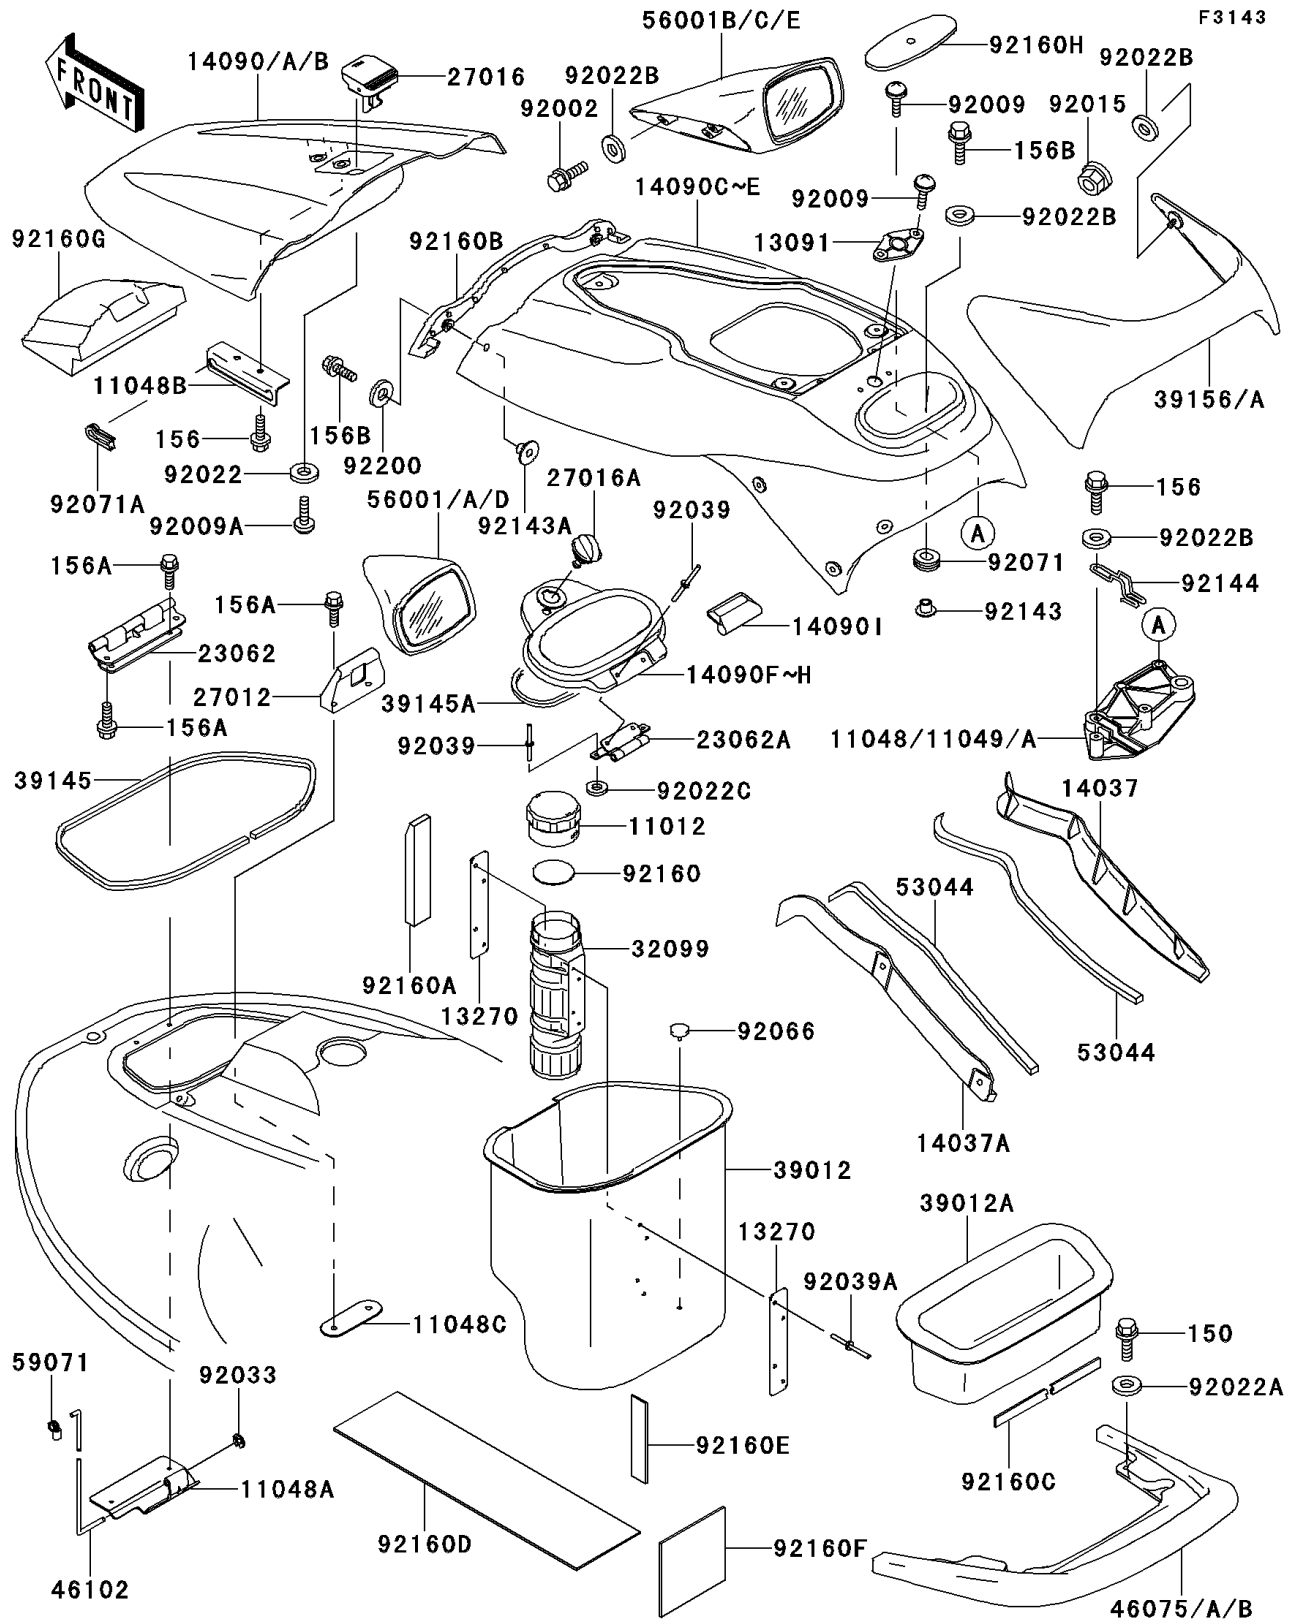

1995 900 ZXi PARTS DIAGRAM

Hull Fittings

1995 900 ZXi PARTS LIST

Hull Fittings

ITEM NAME	PART NUMBER	QUANTITY
CAP,FIRE EXTINGUISHER (Ref # 11012)	11012-3766	1
BRACKET,FUEL TAP (Ref # 11048)	11048-3764	1
BRACKET,HATCH COVER (Ref # 11048A)	11048-3776	1
BRACKET,HATCH COVER (Ref # 11048B)	11048-3777	1
BRACKET,HATCH COVER LOCK (Ref # 11048C)	11048-3778	1
BRACKET,FUEL TAP (Ref # 11049A)	11049-3714	1
HOLDER,LOCK (Ref # 13091)	13091-3789	1
PLATE,FIRE EXTINGUISHER (Ref # 13270)	13270-3729	1
SCREEN,HANDLE COVER,RH (Ref # 14037)	14037-3705	1
SCREEN,HANDLE COVER,LH (Ref # 14037A)	14037-3706	1
COVER,HATCH,F.RED (Ref # 14090)	14090-3747-B1	1
COVER,HANDLE,F.RED (Ref # 14090C)	14090-3748-B1	1
COVER,CENTER STORAGE,F.RED (Ref # 14090F)	14090-3757-B1	1
COVER,STORAGE HINGE,GRAY (Ref # 14090I)	14090-3763-RA	1
BRACKET-COMP,HATCH COVER (Ref # 23062)	23062-3711	1
BRACKET-COMP,STORAGE HINGE (Ref # 23062A)	23062-3713	1
HOOK,HATCH COVER LOCK (Ref # 27012)	27012-3803	1
LOCK-ASSY,HATCH COVER (Ref # 27016)	27016-3721	1
LOCK-ASSY,STORAGE COVER (Ref # 27016A)	27016-3732	1
CASE,FIRE EXTINGUISHER (Ref # 32099)	32099-3769	1
CASE-STORAGE,FR (Ref # 39012)	39012-3713	1
CASE-STORAGE,TOOL CASE (Ref # 39012A)	39012-3714	1
TRIM-SEAL (Ref # 39145)	39145-3743	1
TRIM-SEAL,L=450 (Ref # 39145A)	39145-3744	1
PAD,KNEE,J.S.VIOLET (Ref # 39156)	39156-3782-PJ	1
GRIP,TAIL,F.RED (Ref # 46075A)	46075-3736-6L	1
ROD,HATCH COVER STOPPER (Ref # 46102)	46102-3722	1
TRIM,L=385 (Ref # 53044)	53044-1255	1
MIRROR-ASSY,LH,F.RED (Ref # 56001)	56001-3703-6L	1