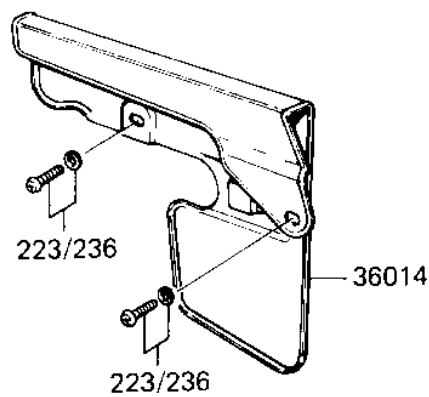

1985 KD80 PARTS DIAGRAM

SIDE COVER/CHAIN COVER

F2610-0070

1985 KD80 PARTS LIST

SIDE COVER/CHAIN COVER

ITEM NAME	PART NUMBER	QUANTITY
BRACKET,R.H.SIDE COVR (Ref # 11034)	11034-1621	1
COVER-SIDE,RH,S.RED (Ref # 36001)	36001-1084-6B	1
COVER-SIDE,RH,L.GREEN (Ref # 36001B)	36001-1084-6W	1
CASE-CHAIN (Ref # 36014)	36014-1024	1
SCREW,6X14 (Ref # 92009)	92009-1287	1
SCREW-PAN-WSP-CROS (Ref # 236)	236C0612	1