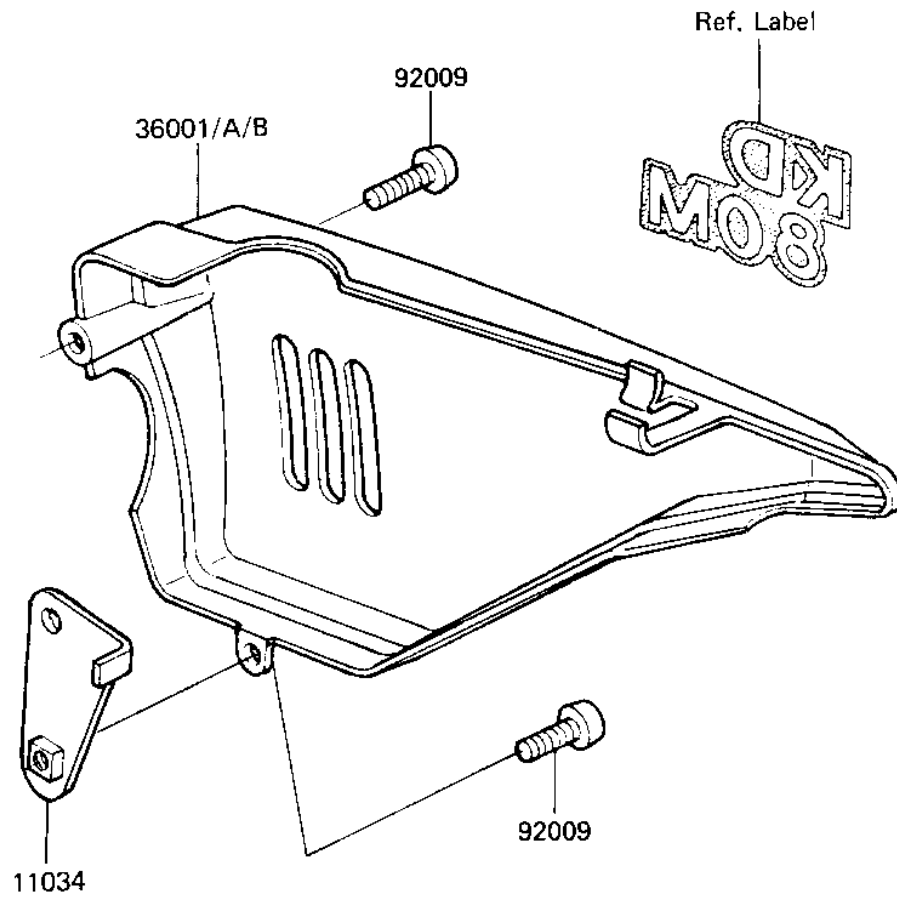

1985 KD80 PARTS DIAGRAM

SIDE COVER/CHAIN COVER

F2610-0070

1985 KD80 PARTS LIST

SIDE COVER/CHAIN COVER

ITEM NAME	PART NUMBER	QUANTITY
BRACKET,R.H.SIDE COVR (Ref # 11034)	11034-1621	1
COVER-SIDE,RH,S.RED (Ref # 36001)	36001-1084-6B	1
COVER-SIDE,RH,L.GREEN (Ref # 36001B)	36001-1084-6W	1
CASE-CHAIN (Ref # 36014)	36014-1024	1
SCREW,6X14 (Ref # 92009)	92009-1287	1
SCREW-PAN-WSP-CROS (Ref # 236)	236C0612	1