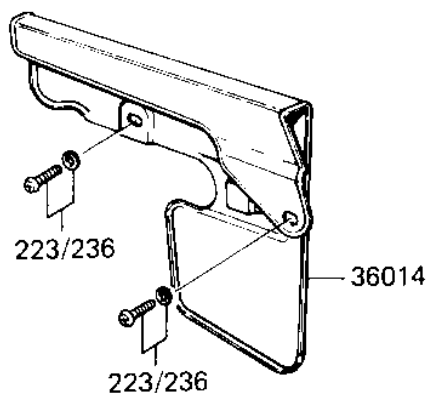

## 1984 KD80 PARTS DIAGRAM

SIDE COVER/CHAIN COVER

F2610-0070

## 1984 KD80 PARTS LIST

SIDE COVER/CHAIN COVER

ITEM NAME	PART NUMBER	QUANTITY
BRACKET,R.H.SIDE COVR (Ref # 11034)	11034-1621	1
COVER-SIDE,RH,S.RED (Ref # 36001)	36001-1084-6B	1
COVER-SIDE,RH,L.GREEN (Ref # 36001B)	36001-1084-6W	1
CASE-CHAIN (Ref # 36014)	36014-1024	1
SCREW,6X14 (Ref # 92009)	92009-1287	1
SCREW-PAN-WSP-CROS (Ref # 236)	236C0612	1