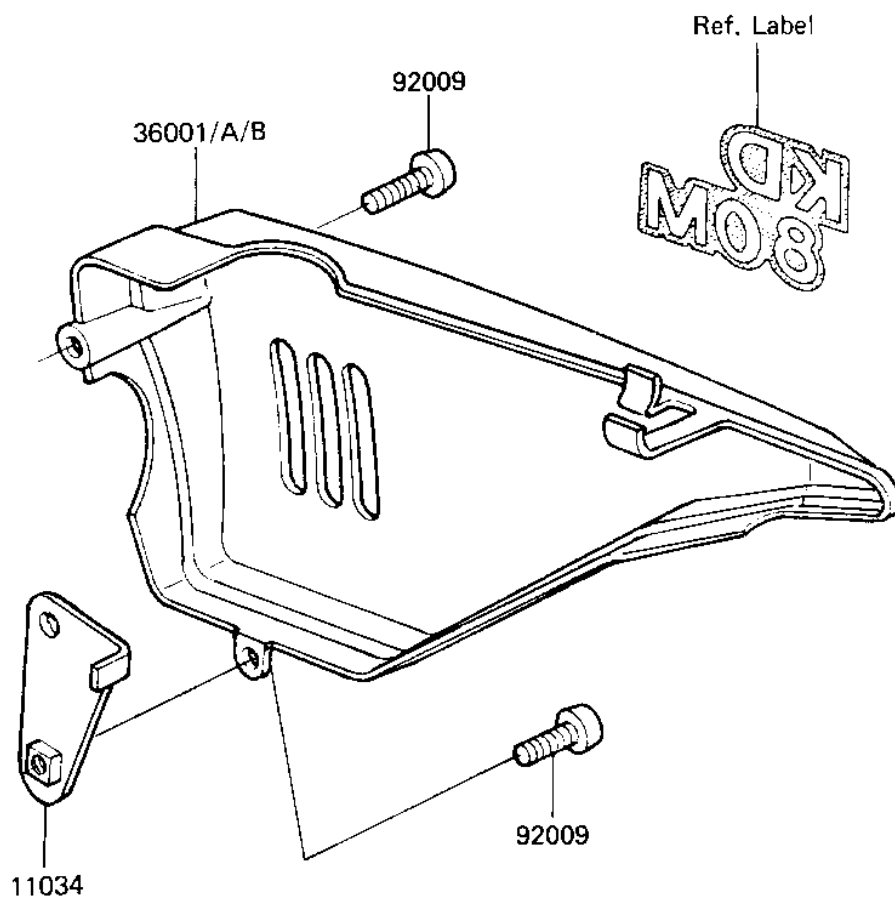

## 1984 KD80 PARTS DIAGRAM

SIDE COVER/CHAIN COVER

F2610-0070

## 1984 KD80 PARTS LIST

SIDE COVER/CHAIN COVER

ITEM NAME	PART NUMBER	QUANTITY
BRACKET,R.H.SIDE COVR (Ref # 11034)	11034-1621	1
COVER-SIDE,RH,S.RED (Ref # 36001)	36001-1084-6B	1
COVER-SIDE,RH,L.GREEN (Ref # 36001B)	36001-1084-6W	1
CASE-CHAIN (Ref # 36014)	36014-1024	1
SCREW,6X14 (Ref # 92009)	92009-1287	1
SCREW-PAN-WSP-CROS (Ref # 236)	236C0612	1