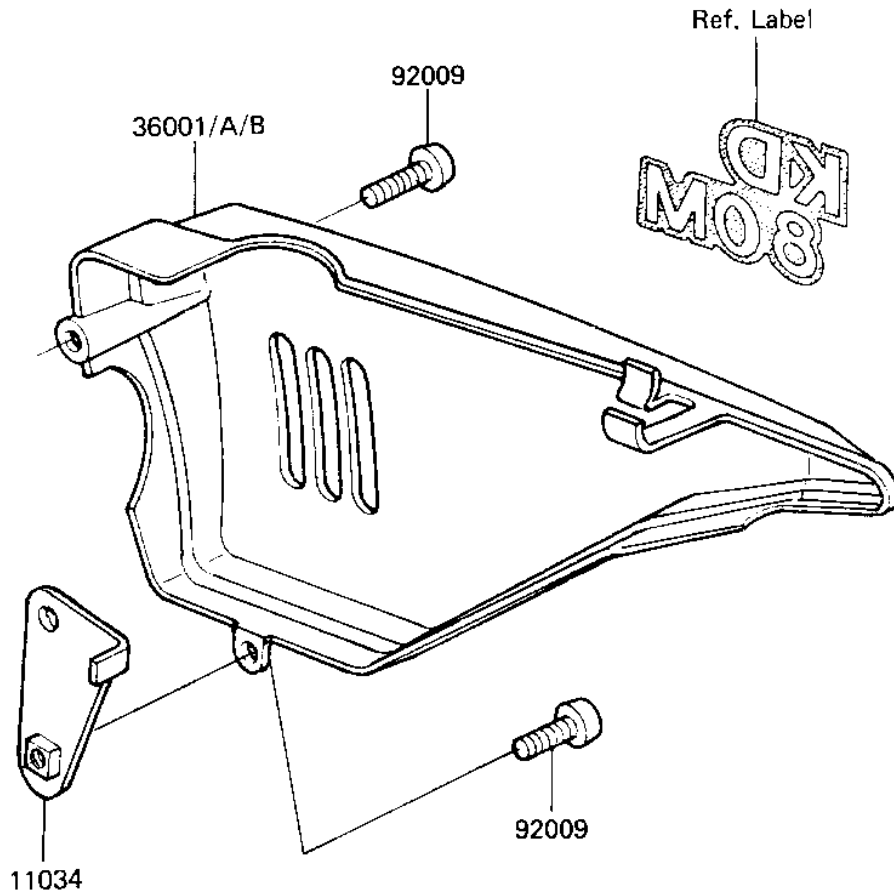

1982 KD80 PARTS DIAGRAM

SIDE COVER/CHAIN COVER

F2610-0070

1982 KD80 PARTS LIST

SIDE COVER/CHAIN COVER

ITEM NAME	PART NUMBER	QUANTITY
BRACKET,R.H.SIDE COVR (Ref # 11034)	11034-1621	1
COVER,R.H.SIDE,F.RED (Ref # 36001A)	36001-1084-6L	1
COVER-SIDE,RH,L.GREEN (Ref # 36001B)	36001-1084-6W	1
CASE-CHAIN (Ref # 36014)	36014-1024	1
SCREW,6X14 (Ref # 92009)	92009-1287	2
SCREW-PAN-WS-CROS (Ref # 223)	223B0612	2