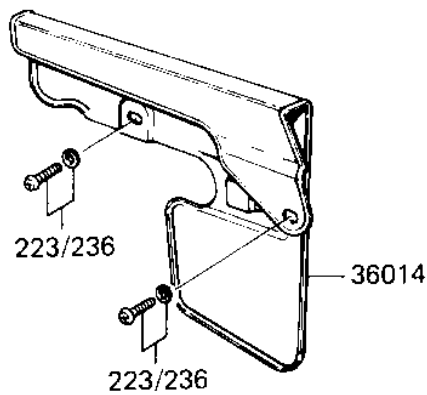

1982 KD80 PARTS DIAGRAM

SIDE COVER/CHAIN COVER

F2610-0070

1982 KD80 PARTS LIST

SIDE COVER/CHAIN COVER

ITEM NAME	PART NUMBER	QUANTITY
BRACKET,R.H.SIDE COVR (Ref # 11034)	11034-1621	1
COVER,R.H.SIDE,F.RED (Ref # 36001A)	36001-1084-6L	1
COVER-SIDE,RH,L.GREEN (Ref # 36001B)	36001-1084-6W	1
CASE-CHAIN (Ref # 36014)	36014-1024	1
SCREW,6X14 (Ref # 92009)	92009-1287	2
SCREW-PAN-WS-CROS (Ref # 223)	223B0612	2