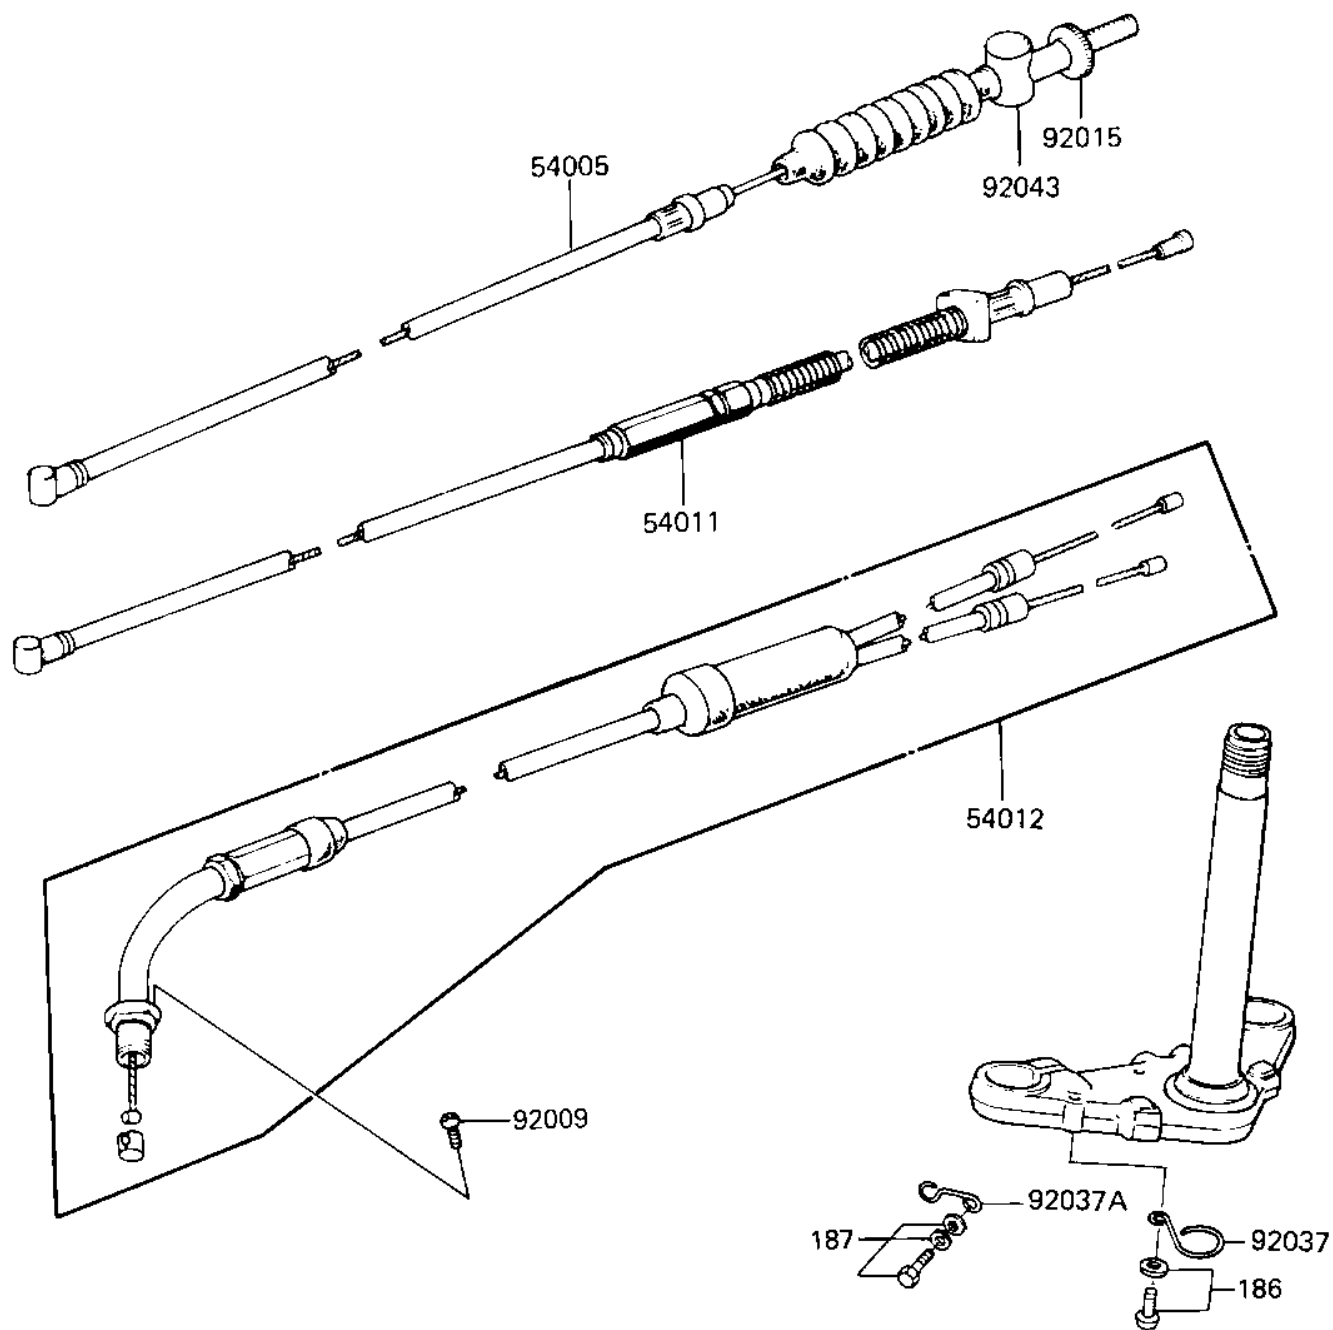

1985 KD80 PARTS DIAGRAM

CABLES

F2540-0065

1985 KD80 PARTS LIST

CABLES

| ITEM NAME | PART NUMBER | QUANTITY |
|------------------------------------|-------------|----------|
| CABLE,FRONT BRAKE (Ref # 54005) | 54005-1021 | 1 |
| CABLE, CLUTCH (Ref # 54011) | 54011-073 | 1 |
| CABLE,THROTTLE (Ref # 54012) | 54012-1056 | 1 |
| SCREW-PAN-WS-CROS (Ref # 92009) | 223B0510 | 1 |
| NUT-BRAKE ROD ADJUST (Ref # 92015) | 92015-052 | 1 |
| CLAMP-CABLE (Ref # 92037) | 92037-046 | 1 |
| CLAMP,CABLE (Ref # 92037A) | 92037-117 | 1 |
| JOINT-BRAKE ROD (Ref # 92043) | 92043-082 | 1 |
| BOLT 6X12 (WP) (Ref # 186) | 186B0612 | 1 |
| BOLT 6X12 (Ref # 187) | 187B0612 | 1 |